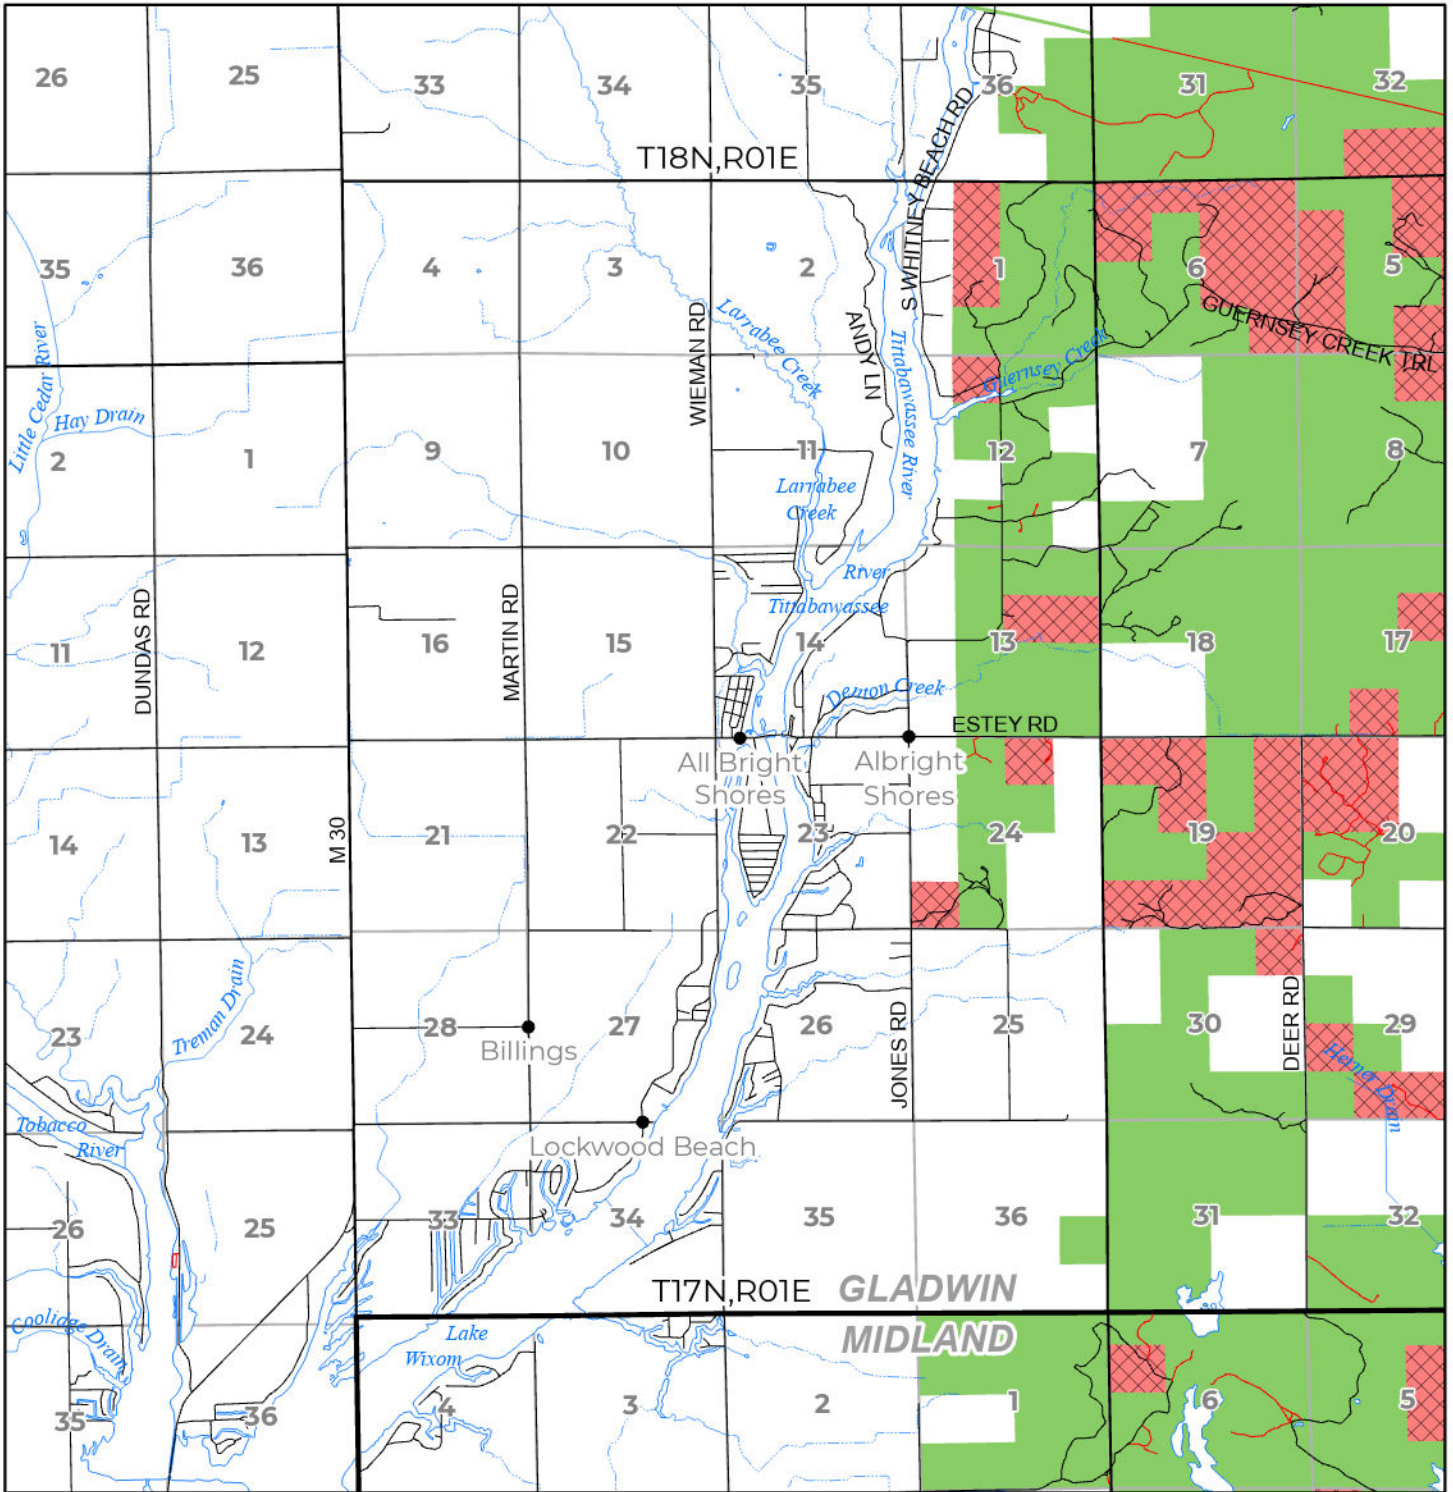

2024 FUELWOOD COLLECTION  
GLADWIN COUNTY  
T17N,R01E

- Open (Recently Closed Timber Sale)
- Open
- Open (Military Restrictions – Possible closure from May to September)
- Closed