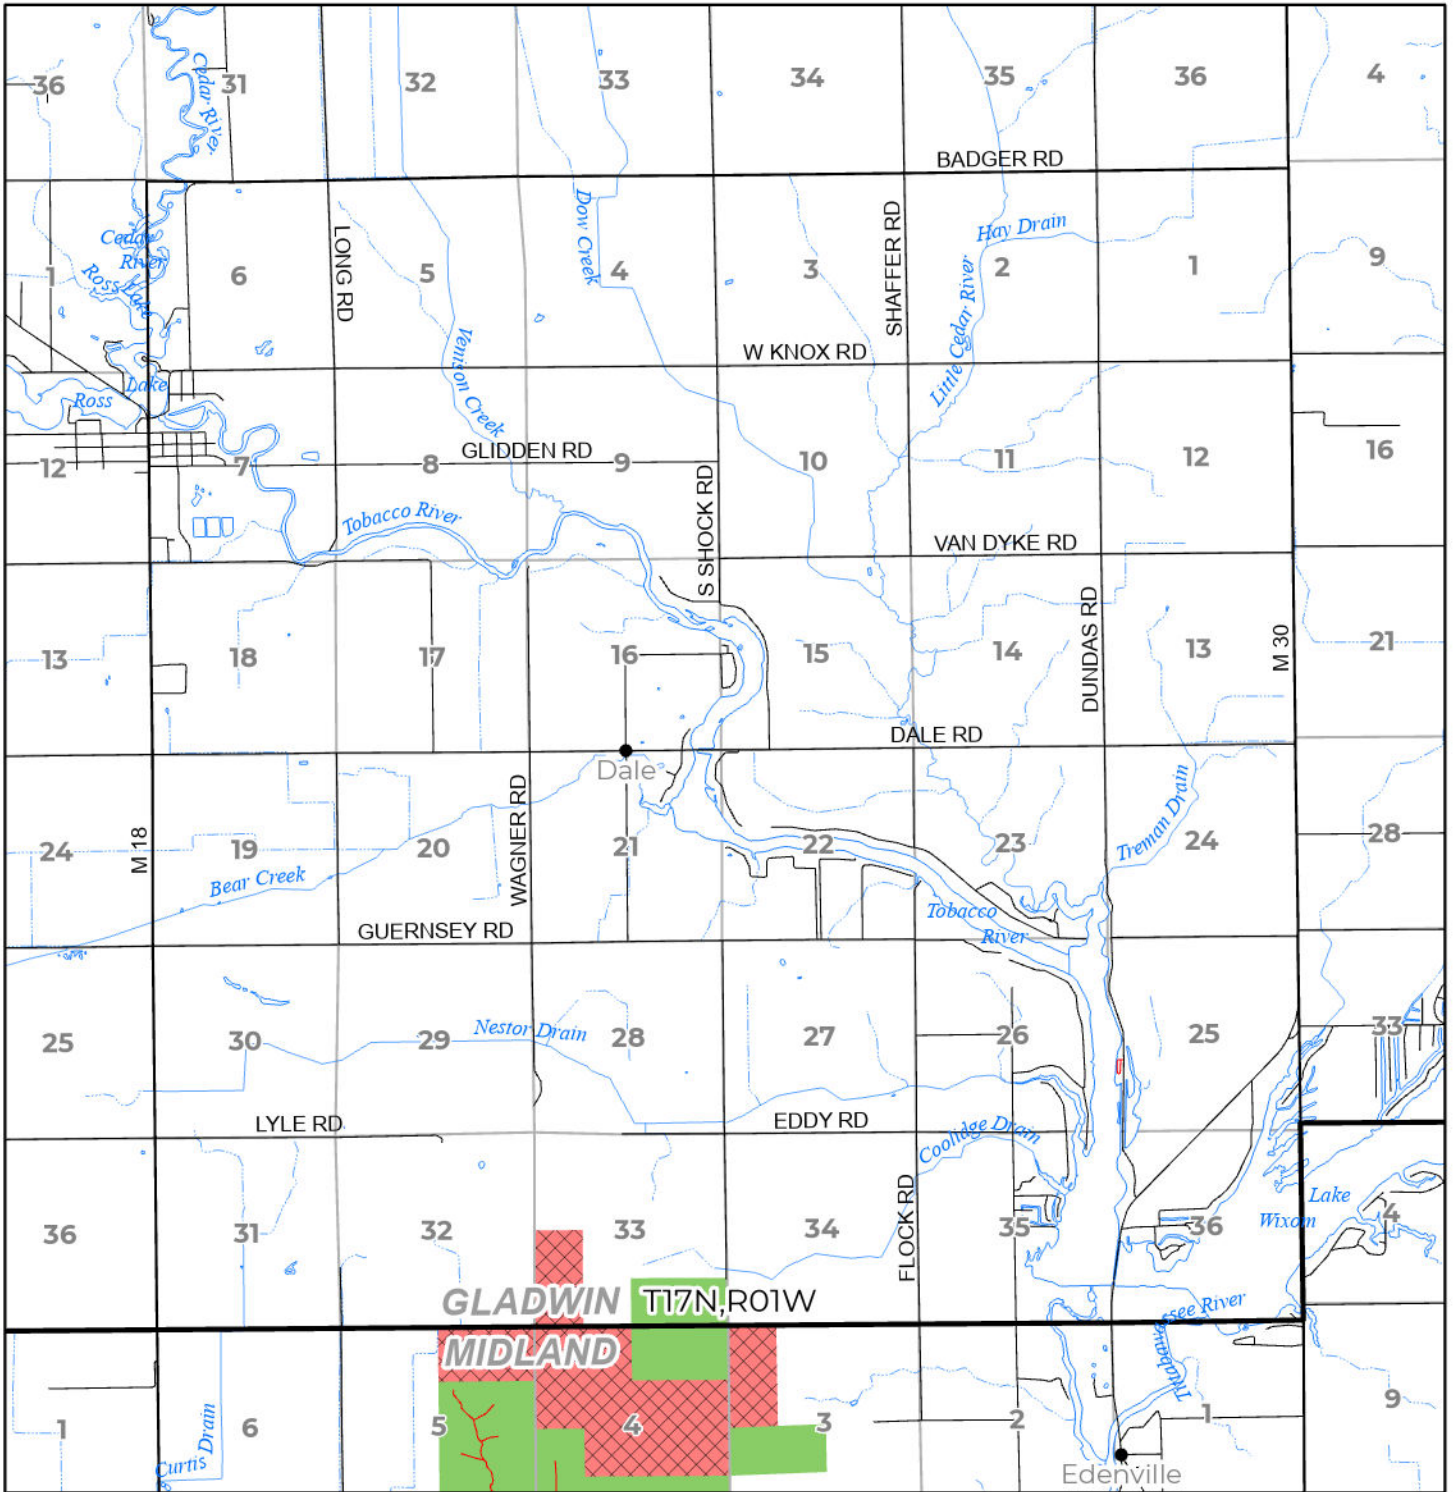

2024 FUELWOOD COLLECTION
GLADWIN COUNTY
T17N,R01W

- Open (Recently Closed Timber Sale)
- Open
- Open (Military Restrictions - Possible closure from May to September)
- Closed