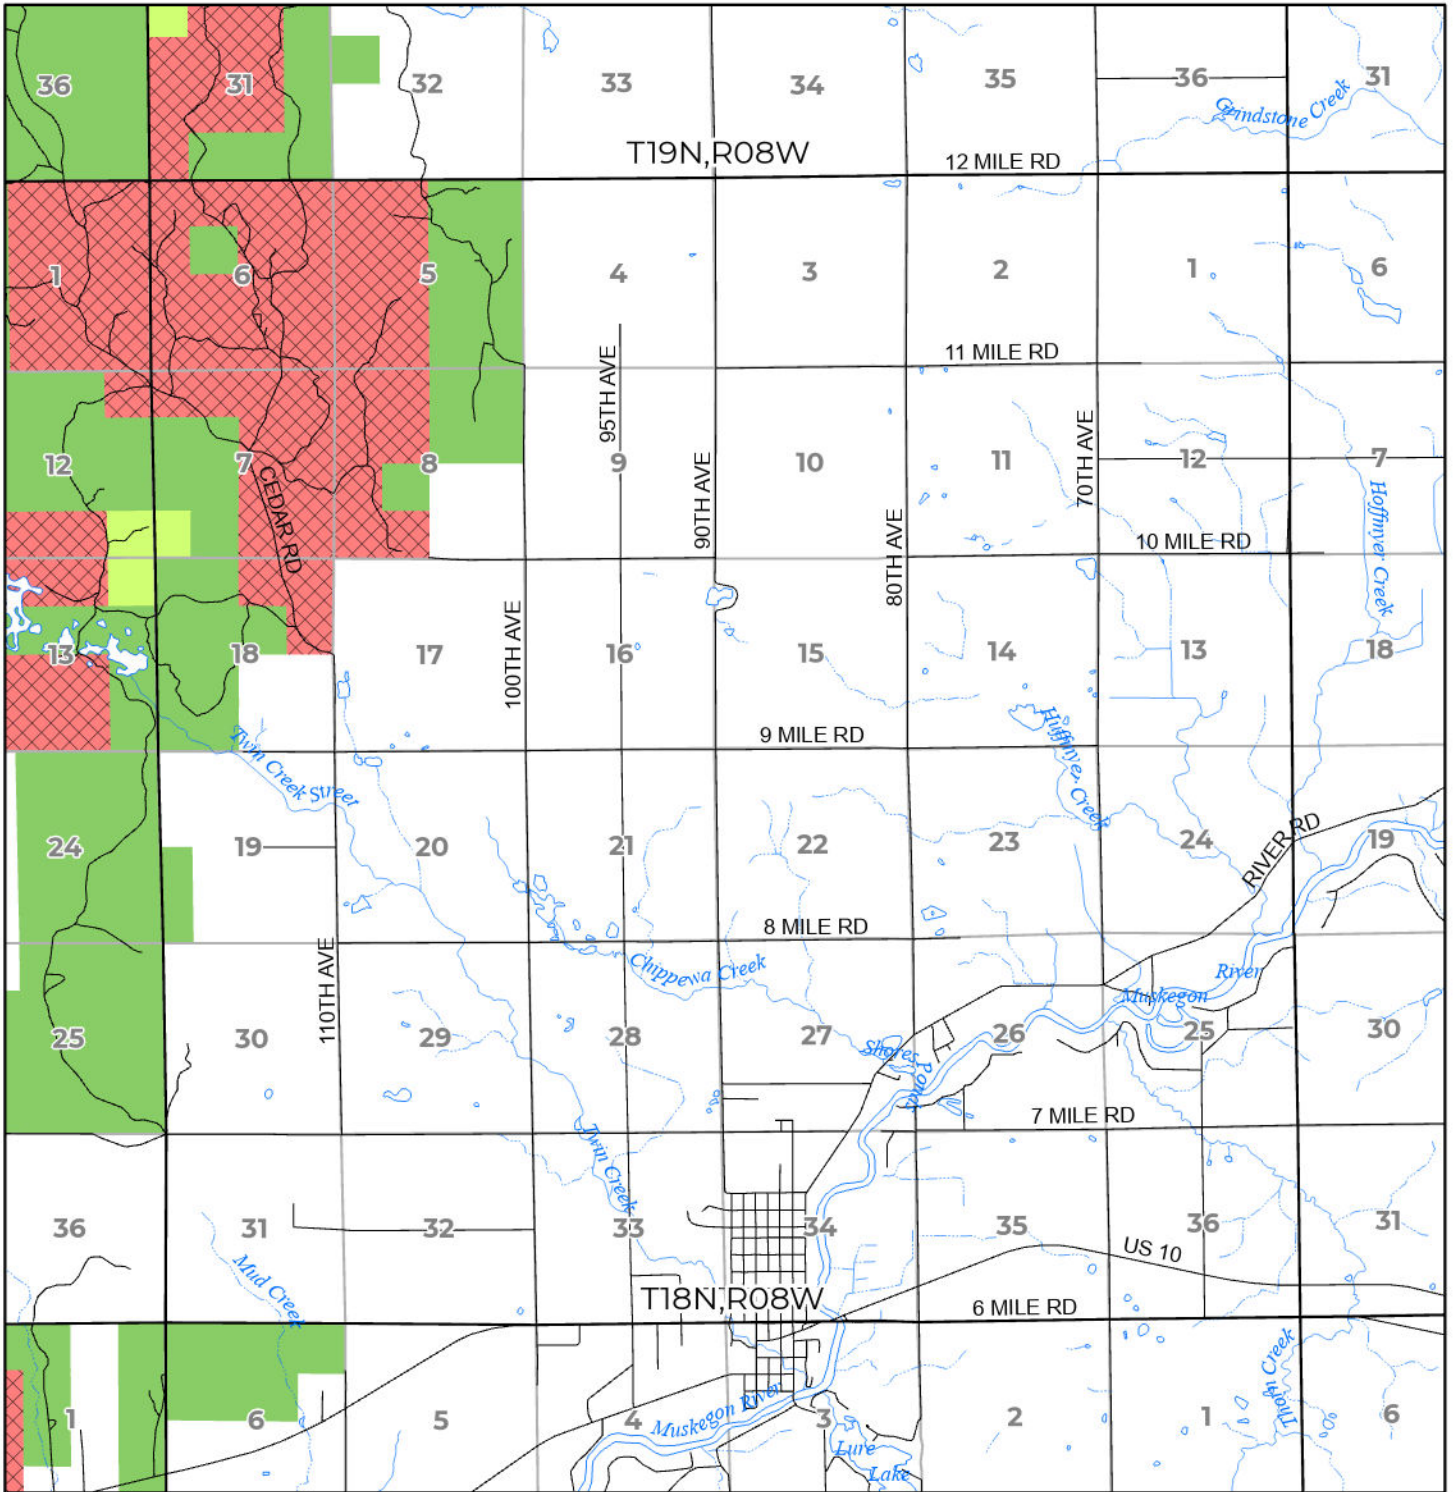

2024 FUELWOOD COLLECTION
OSCEOLA COUNTY
T18N,R08W

- Open (Recently Closed Timber Sale)
- Open
- Open (Military Restrictions - Possible closure from May to September)
- Closed