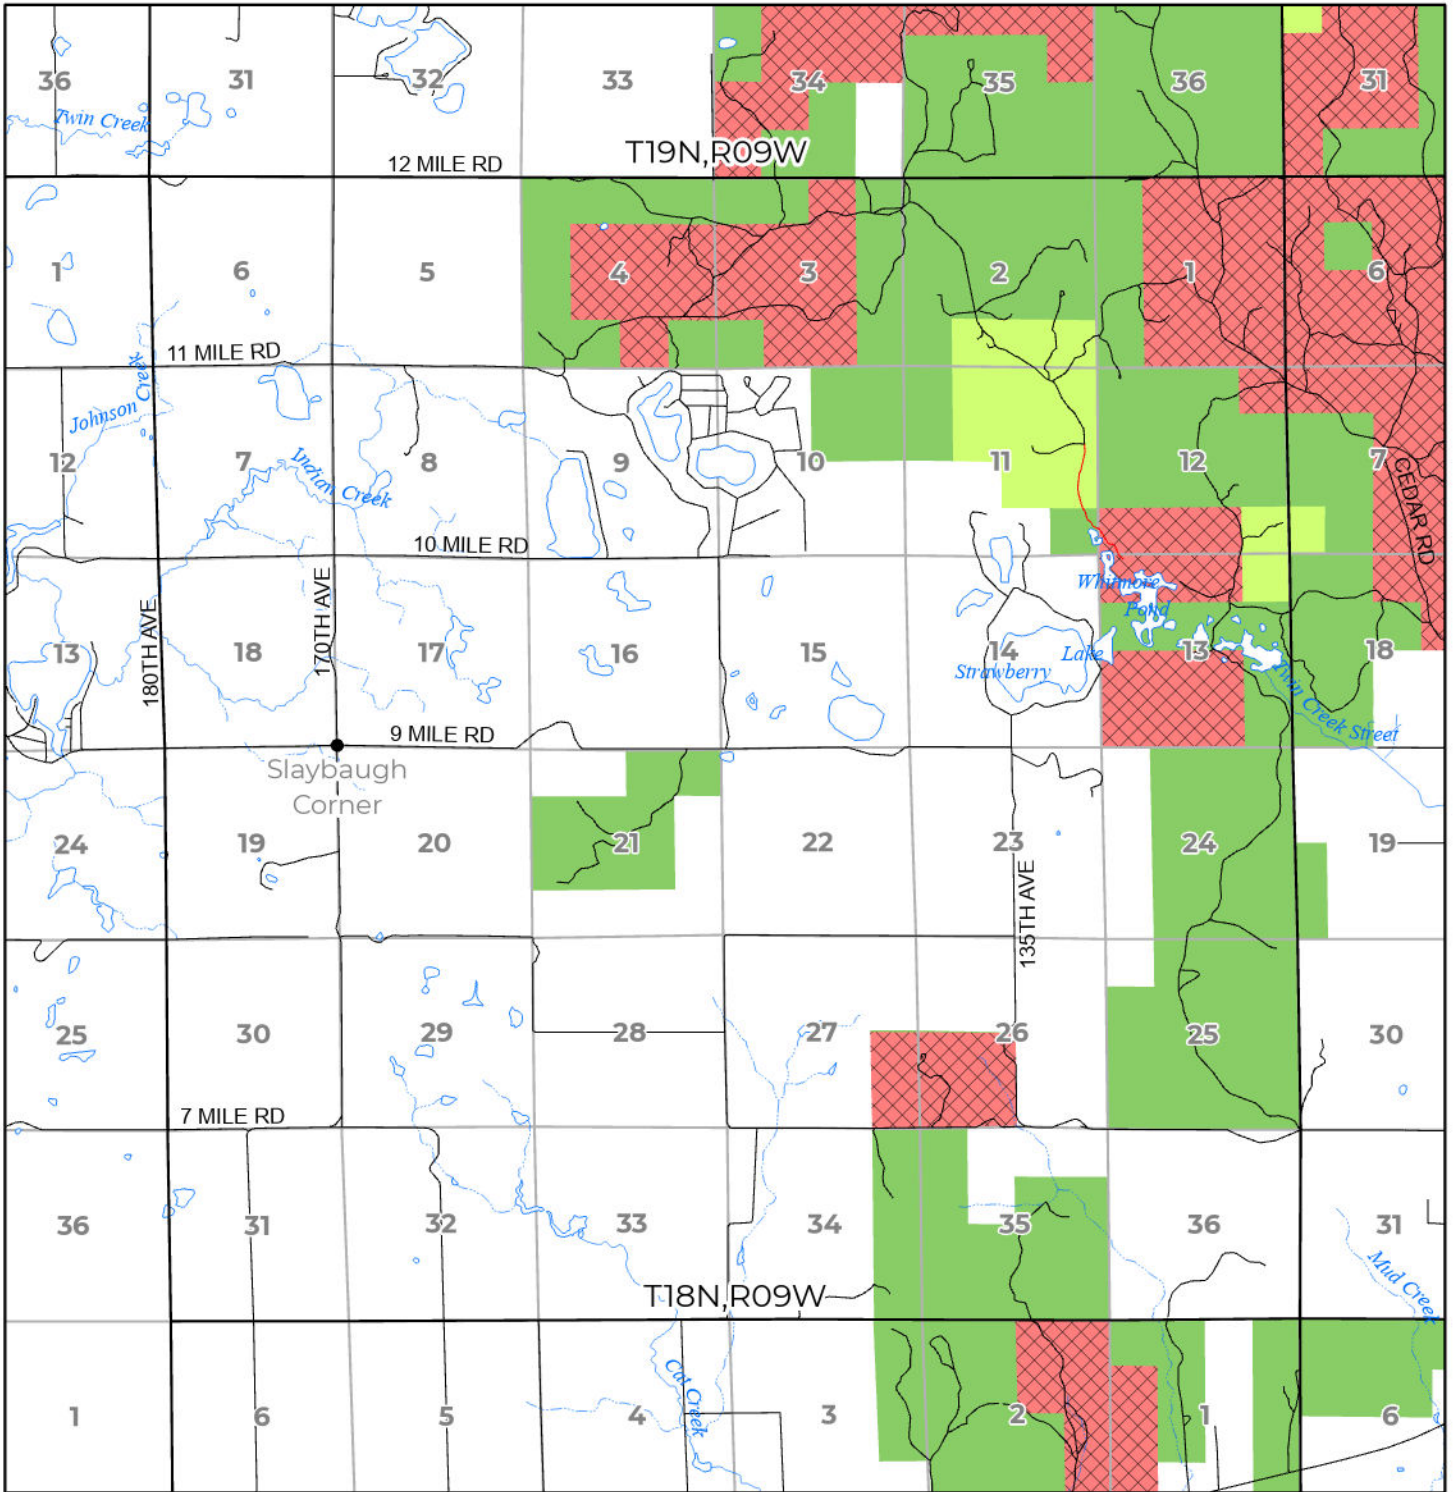

2024 FUELWOOD COLLECTION
OSCEOLA COUNTY
T18N,R09W

- Open (Recently Closed Timber Sale)
- Open
- Open (Military Restrictions - Possible closure from May to September)
- Closed