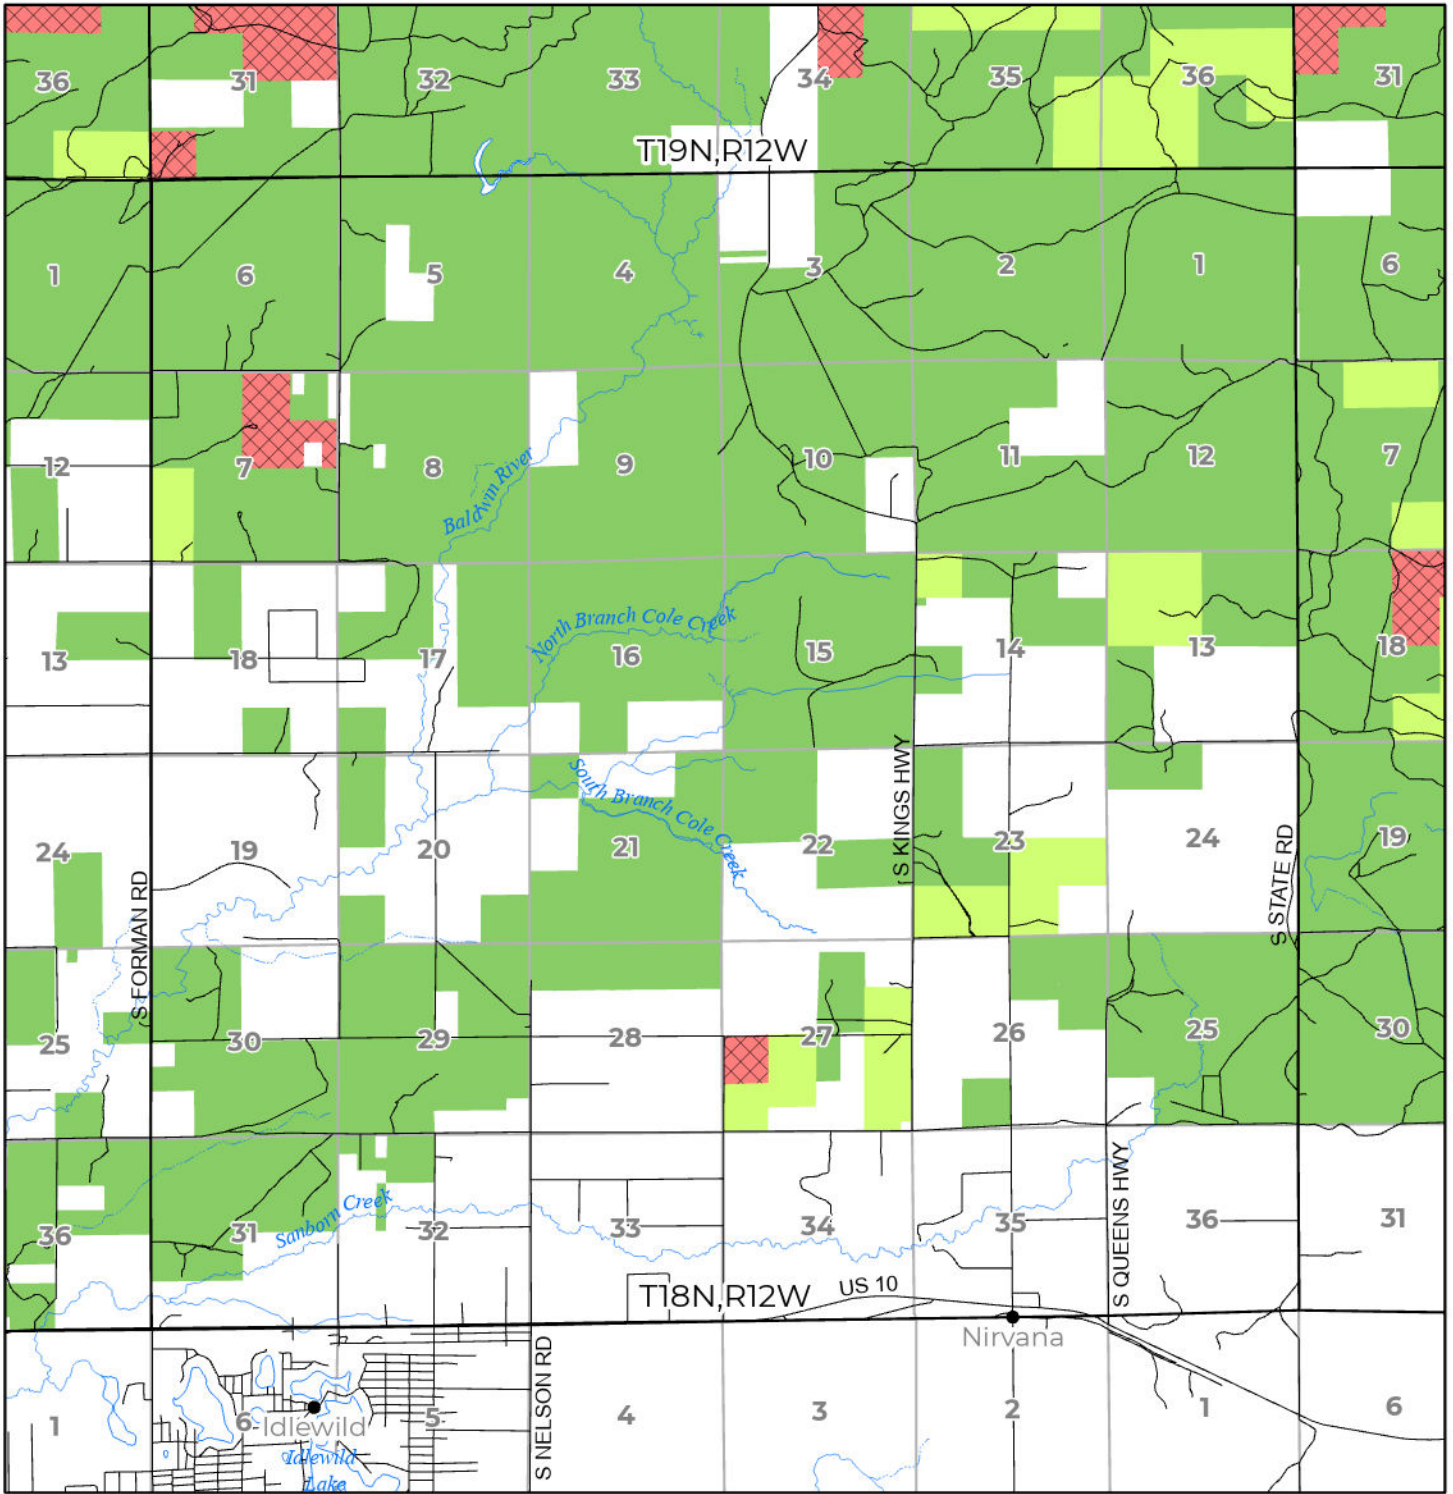

2024 FUELWOOD COLLECTION
LAKE COUNTY
T18N,R12W

- Open (Recently Closed Timber Sale)
- Open
- Open (Military Restrictions - Possible closure from May to September)
- Closed