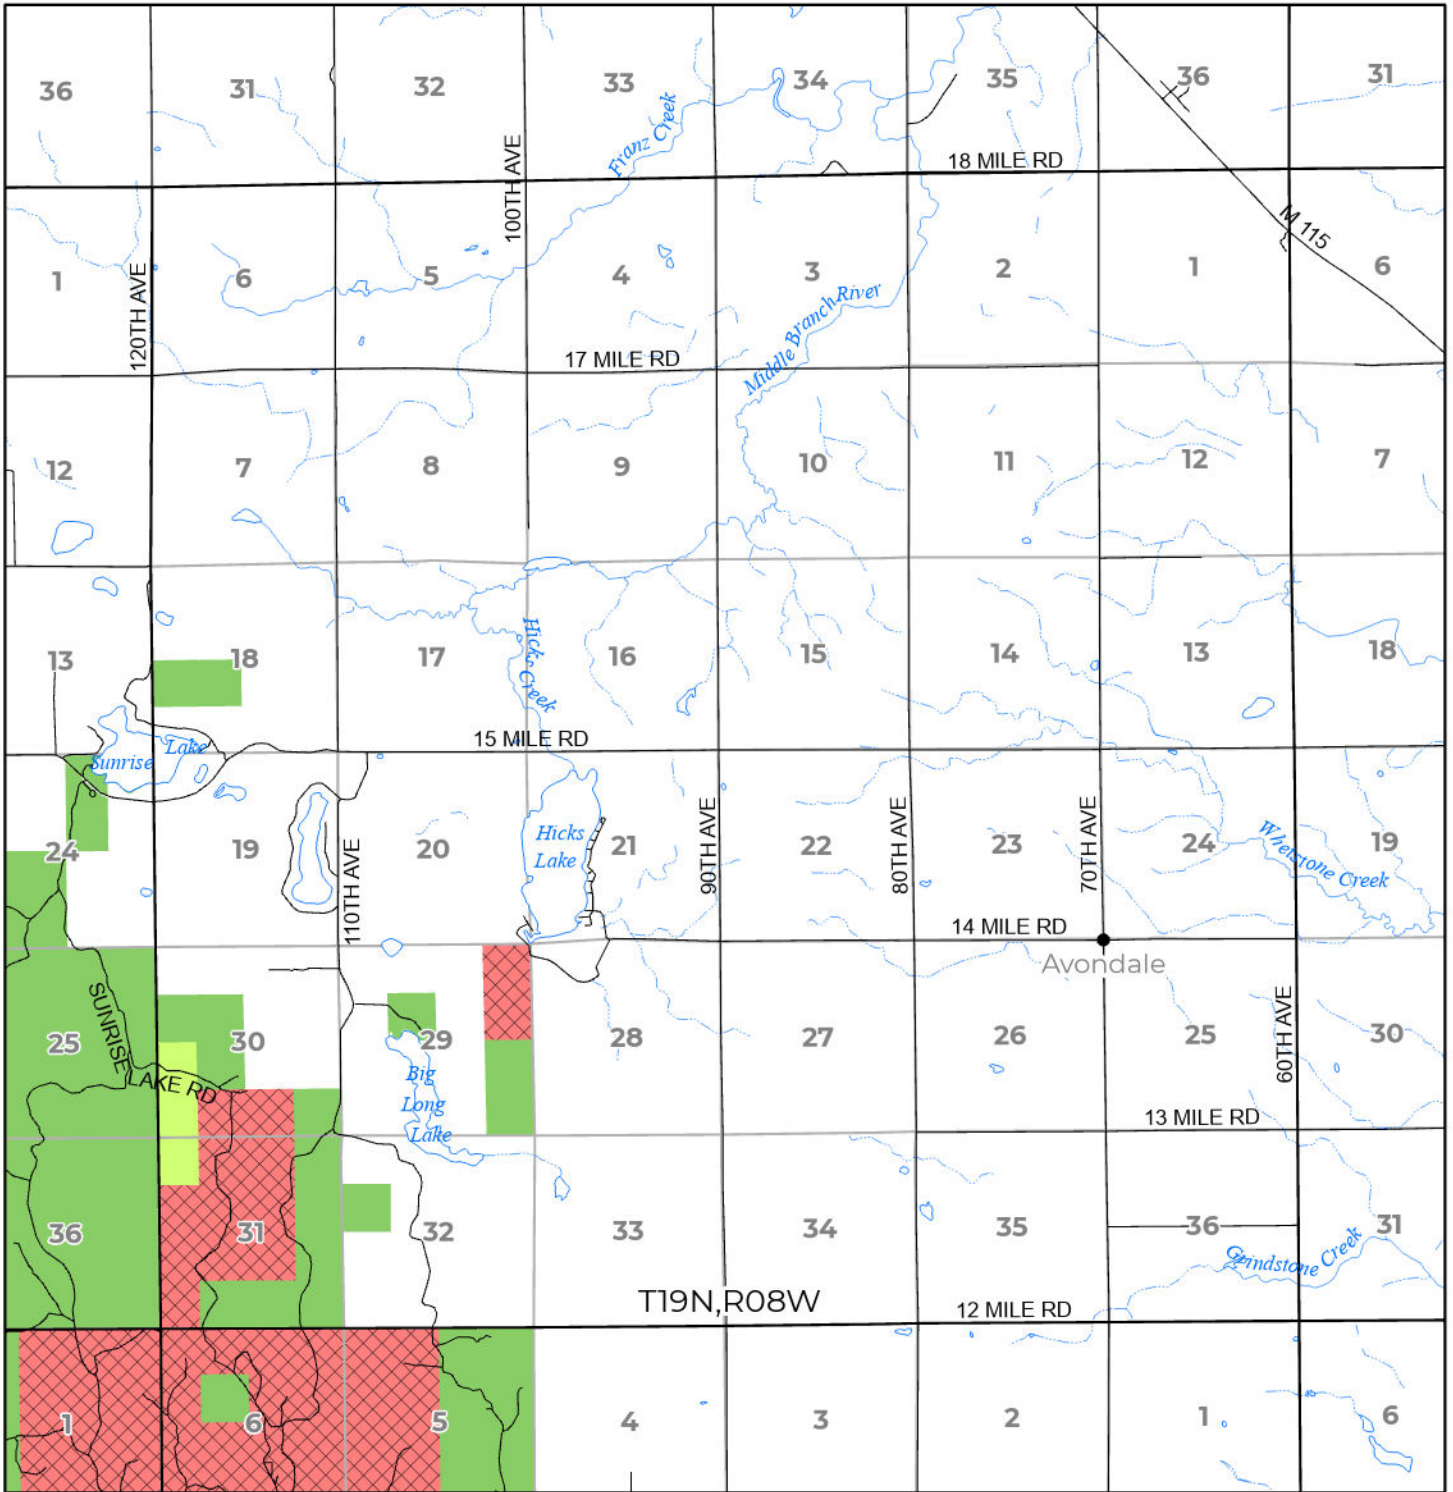

2024 FUELWOOD COLLECTION
OSCEOLA COUNTY
T19N,R08W

- Open (Recently Closed Timber Sale)
- Open
- Open (Military Restrictions – Possible closure from May to September)
- Closed