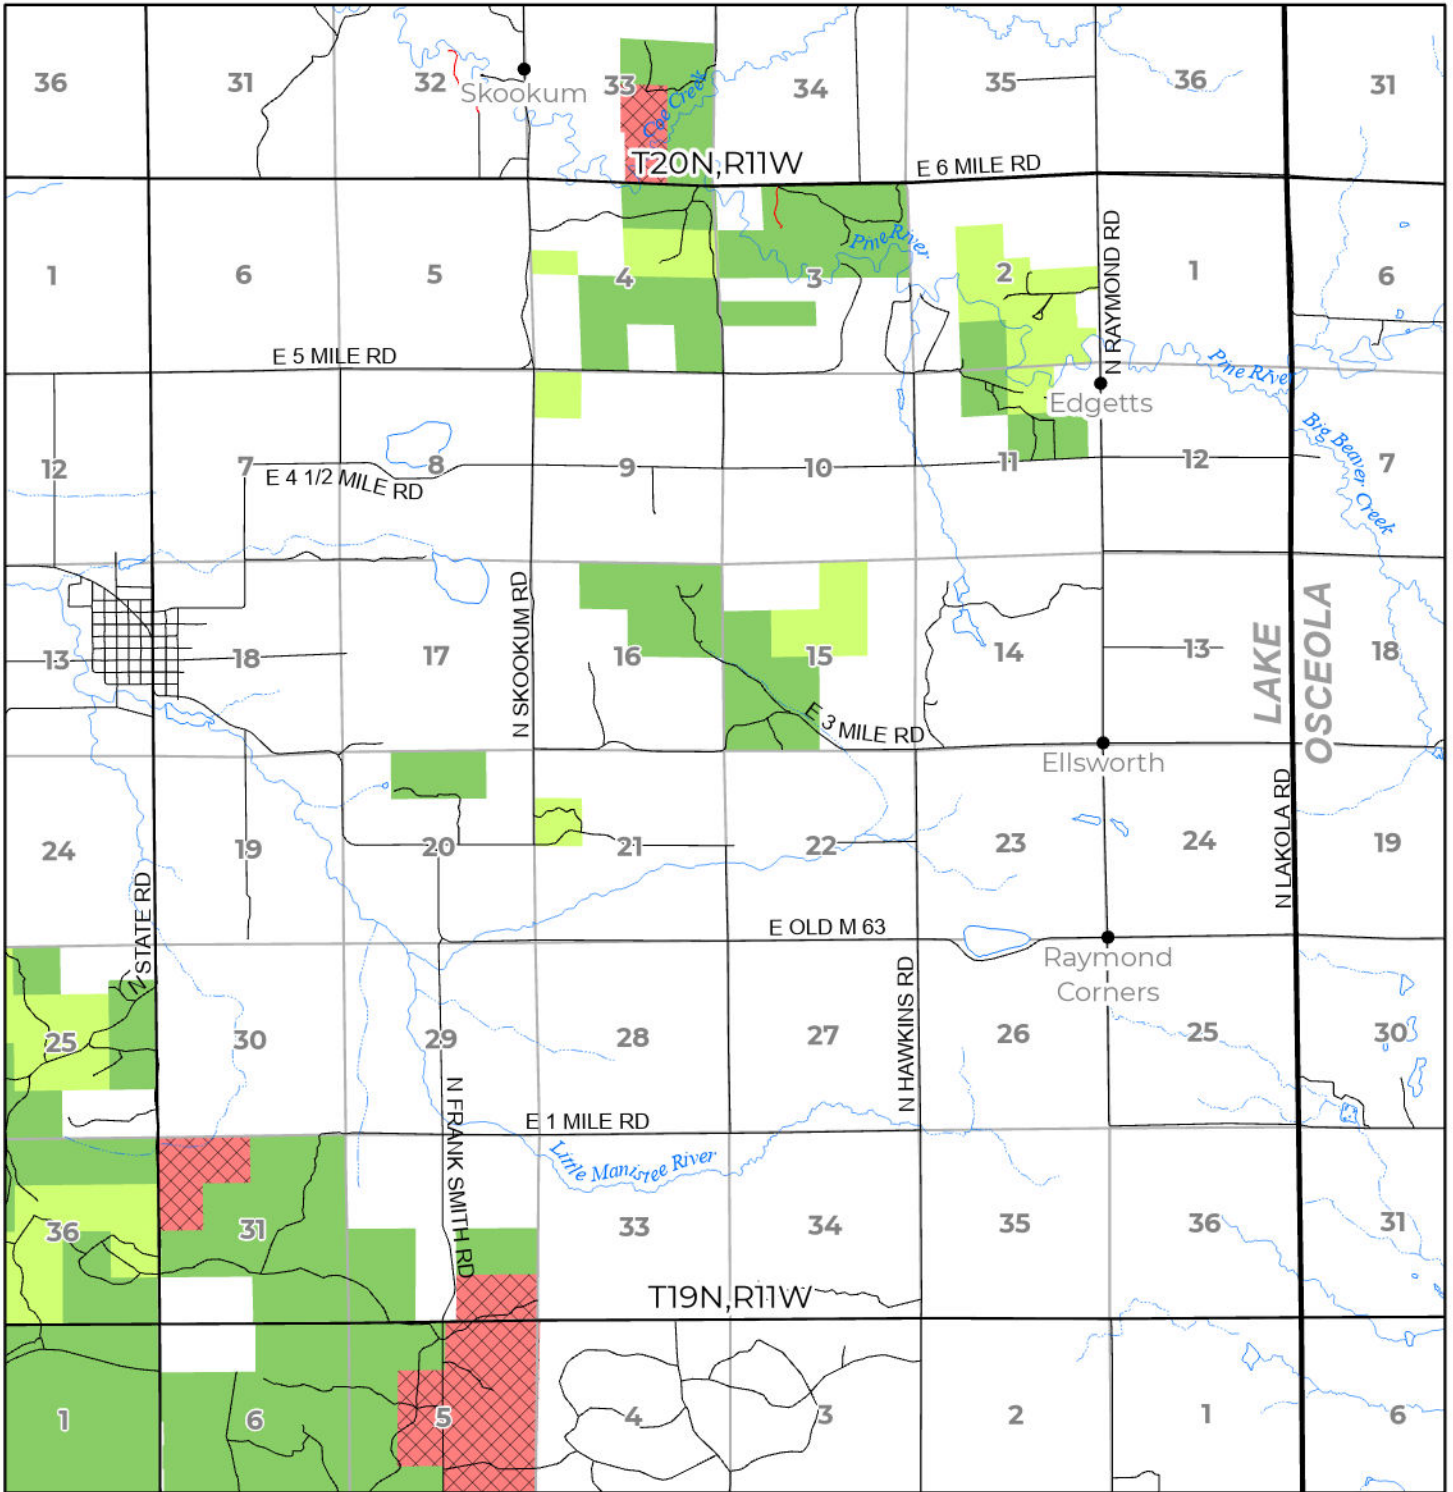

2024 FUELWOOD COLLECTION
LAKE COUNTY
T19N,R11W

- Open (Recently Closed Timber Sale)
- Open
- Open (Military Restrictions - Possible closure from May to September)
- Closed