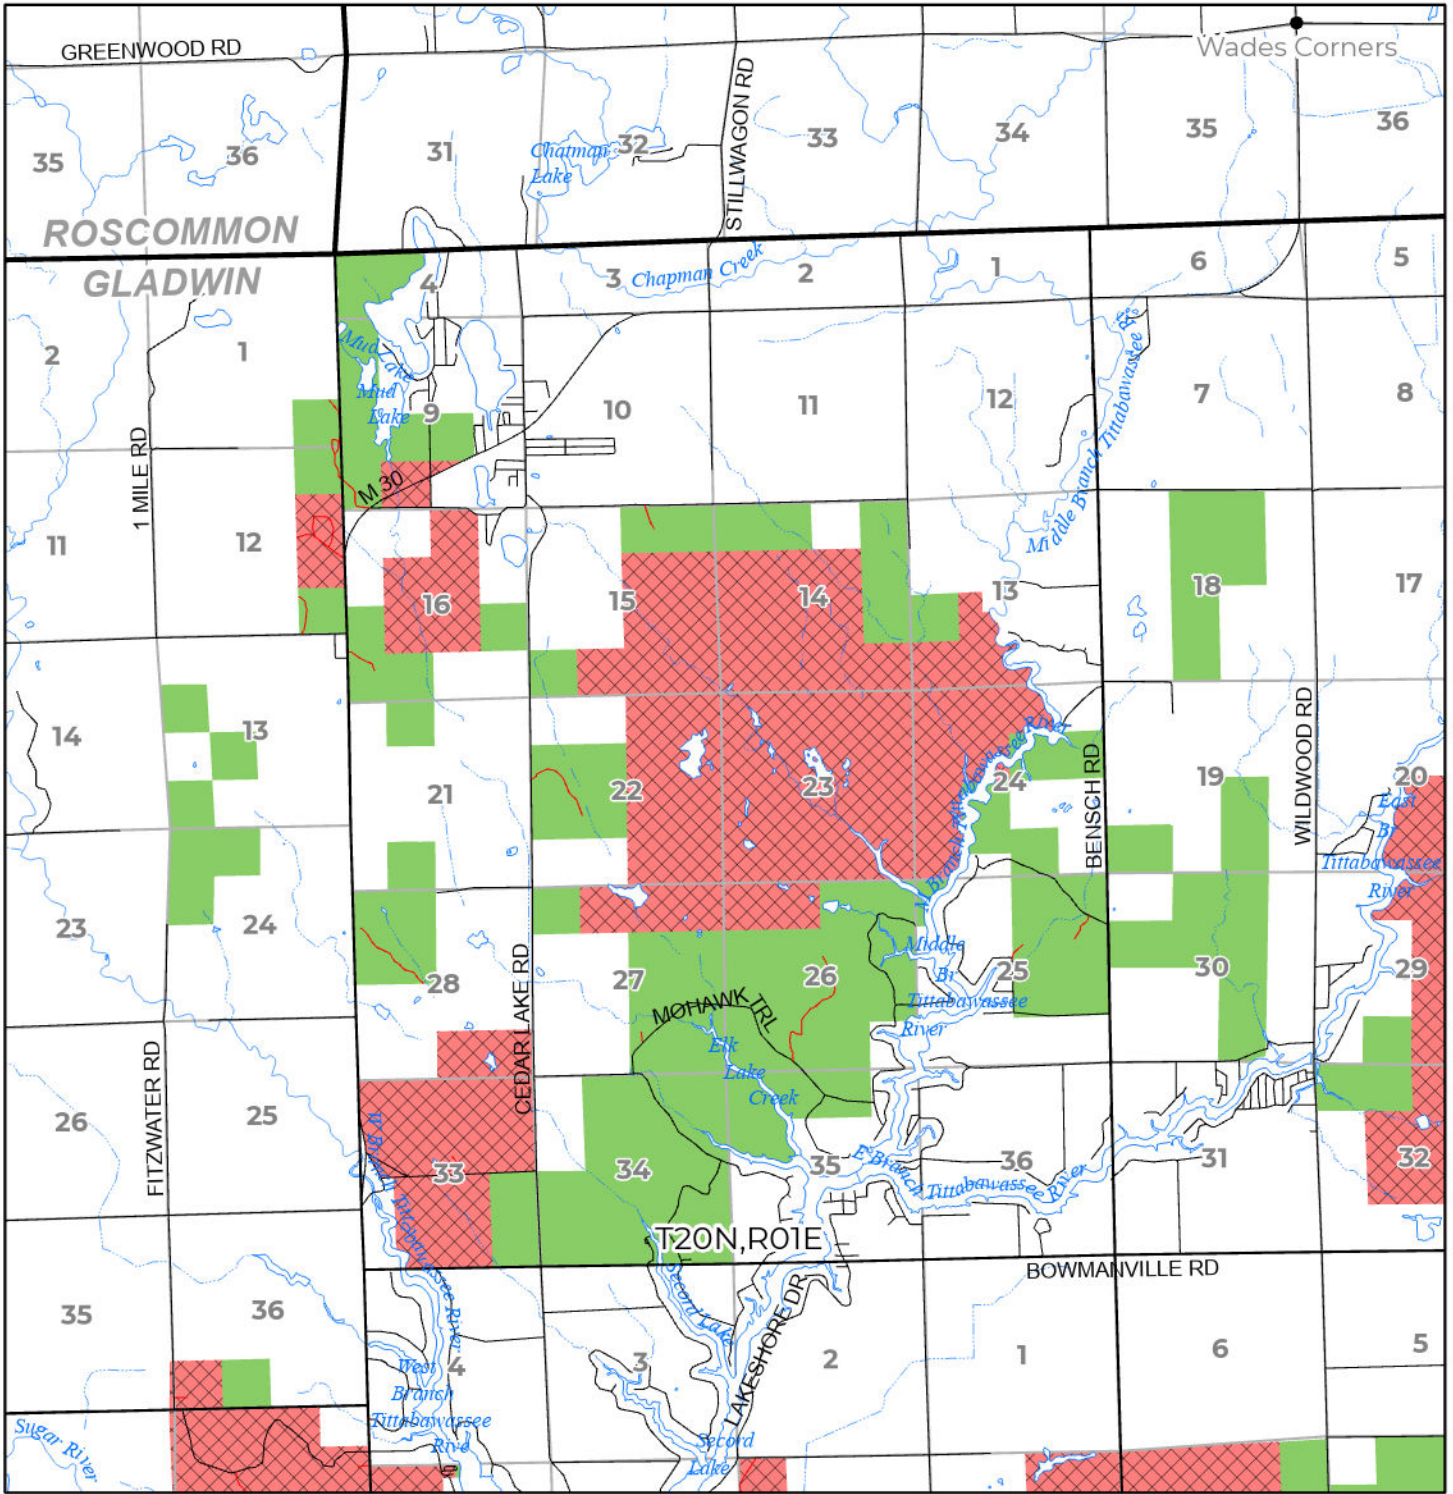

2024 FUELWOOD COLLECTION
GLADWIN COUNTY
T20N,R01E

- Open (Recently Closed Timber Sale)
- Open
- Open (Military Restrictions - Possible closure from May to September)
- Closed

N
▲

Miles

0 1

Effective: April 1, 2024