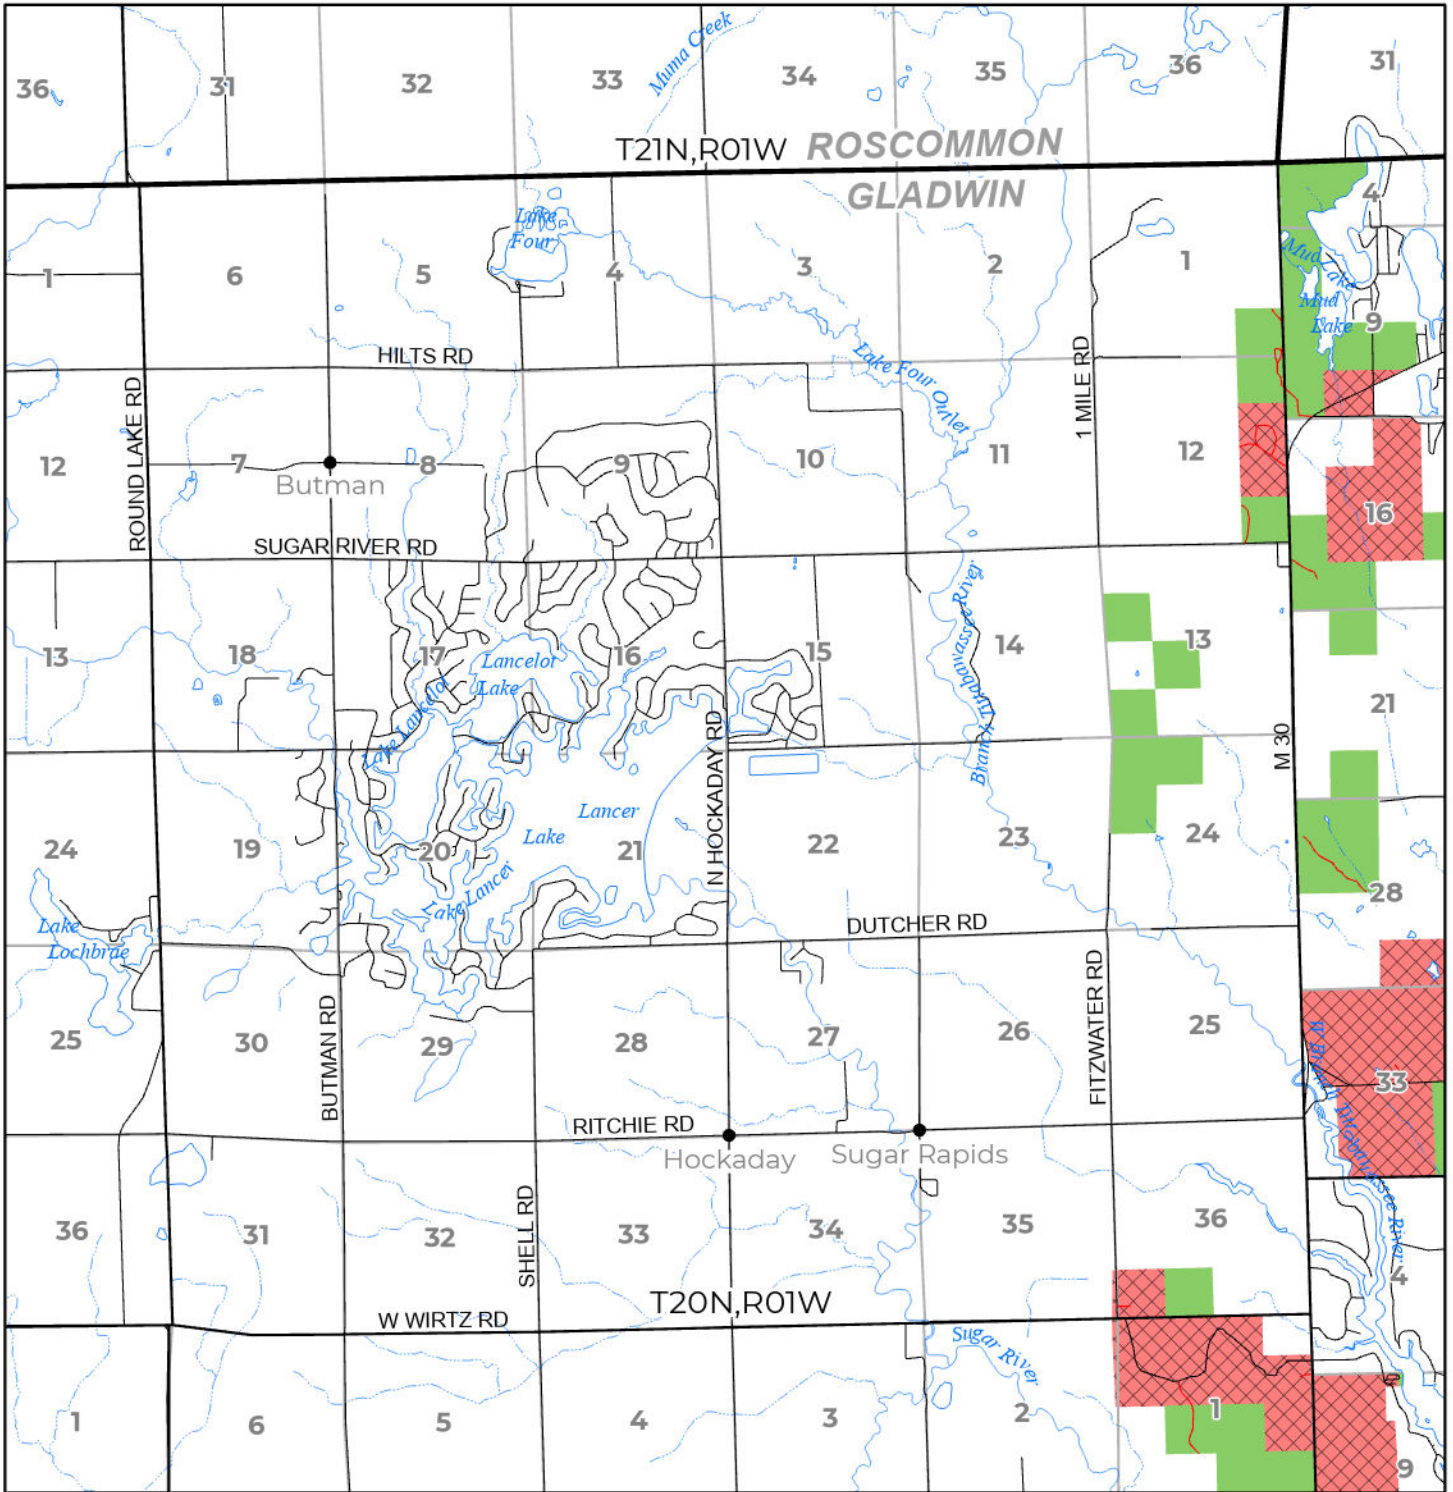

2024 FUELWOOD COLLECTION
GLADWIN COUNTY
T20N,R01W

- Open (Recently Closed Timber Sale)
- Open
- Open (Military Restrictions - Possible closure from May to September)
- Closed