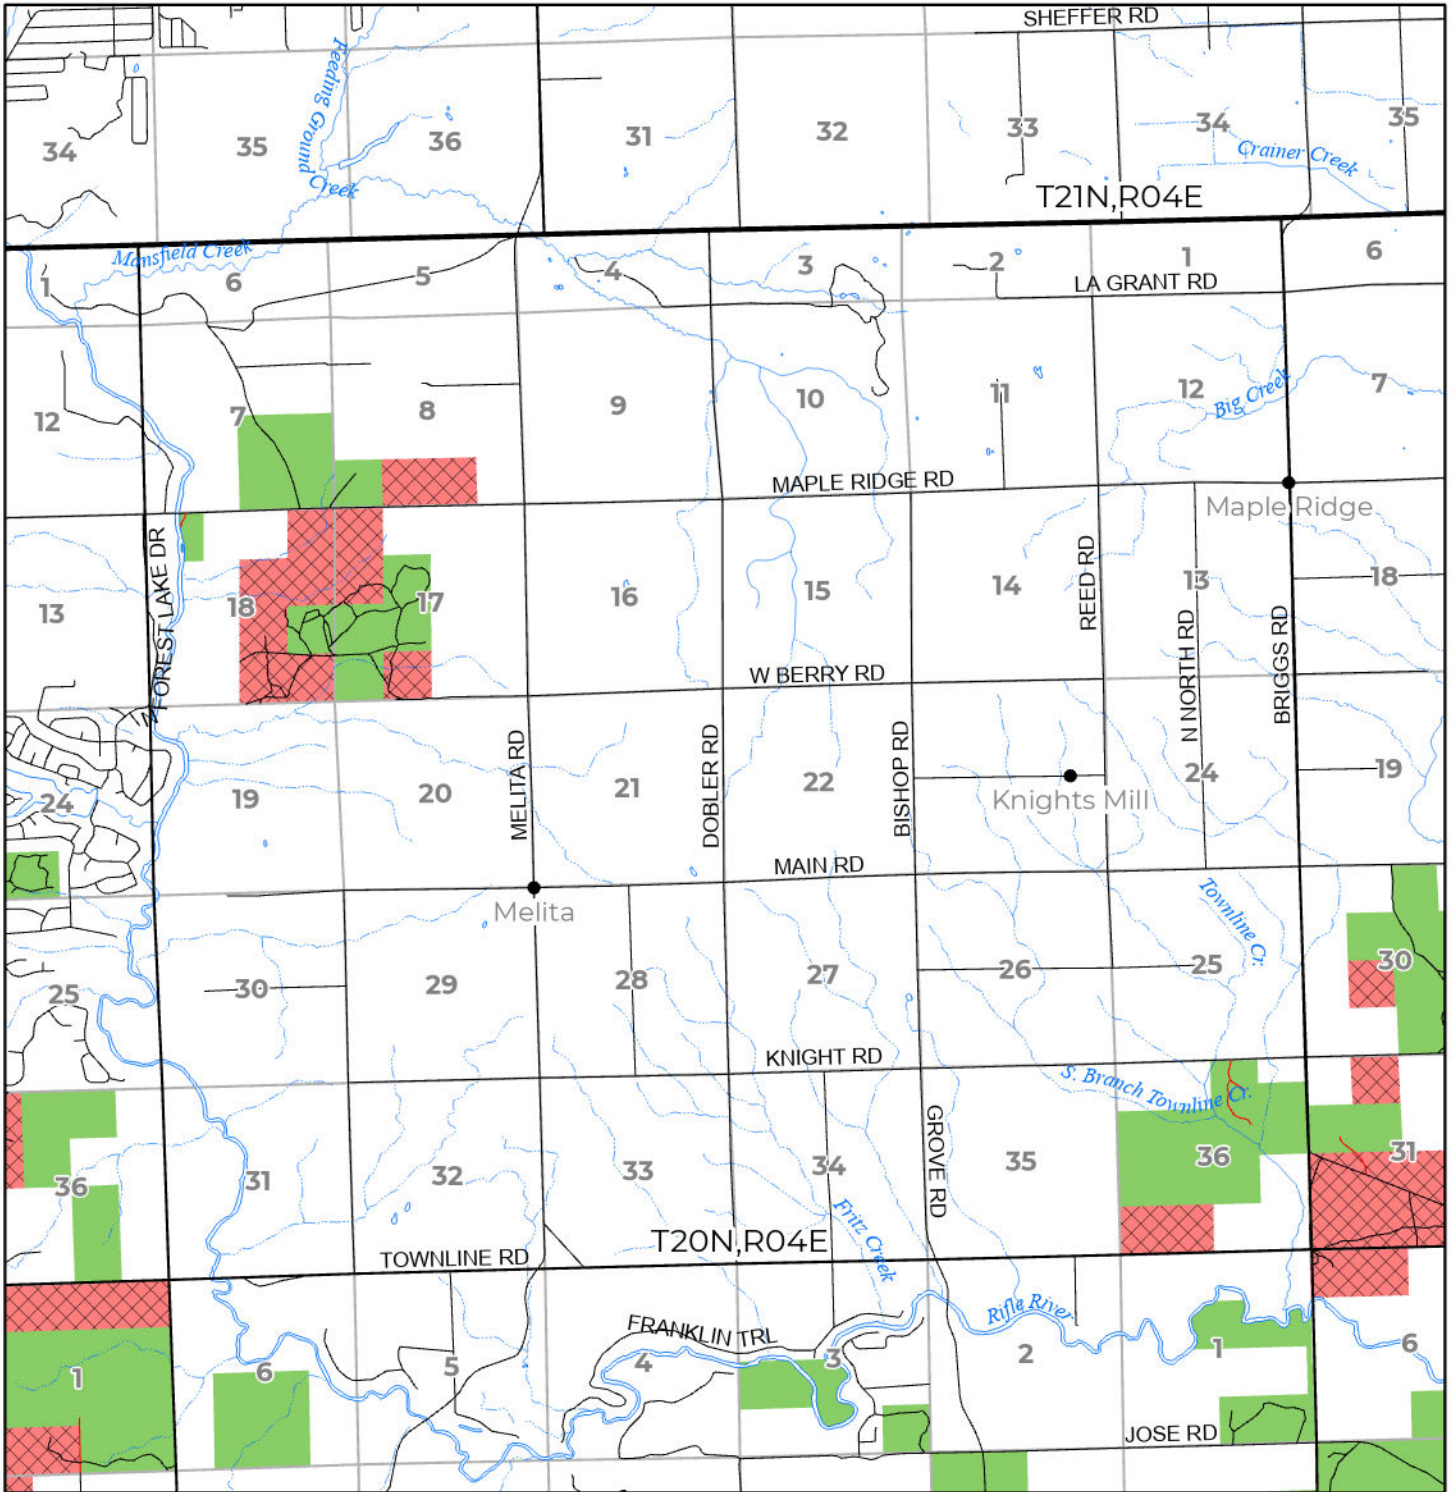

2024 FUELWOOD COLLECTION
ARENAC COUNTY
T20N,R04E

- Open (Recently Closed Timber Sale)
- Open
- Open (Military Restrictions – Possible closure from May to September)
- Closed