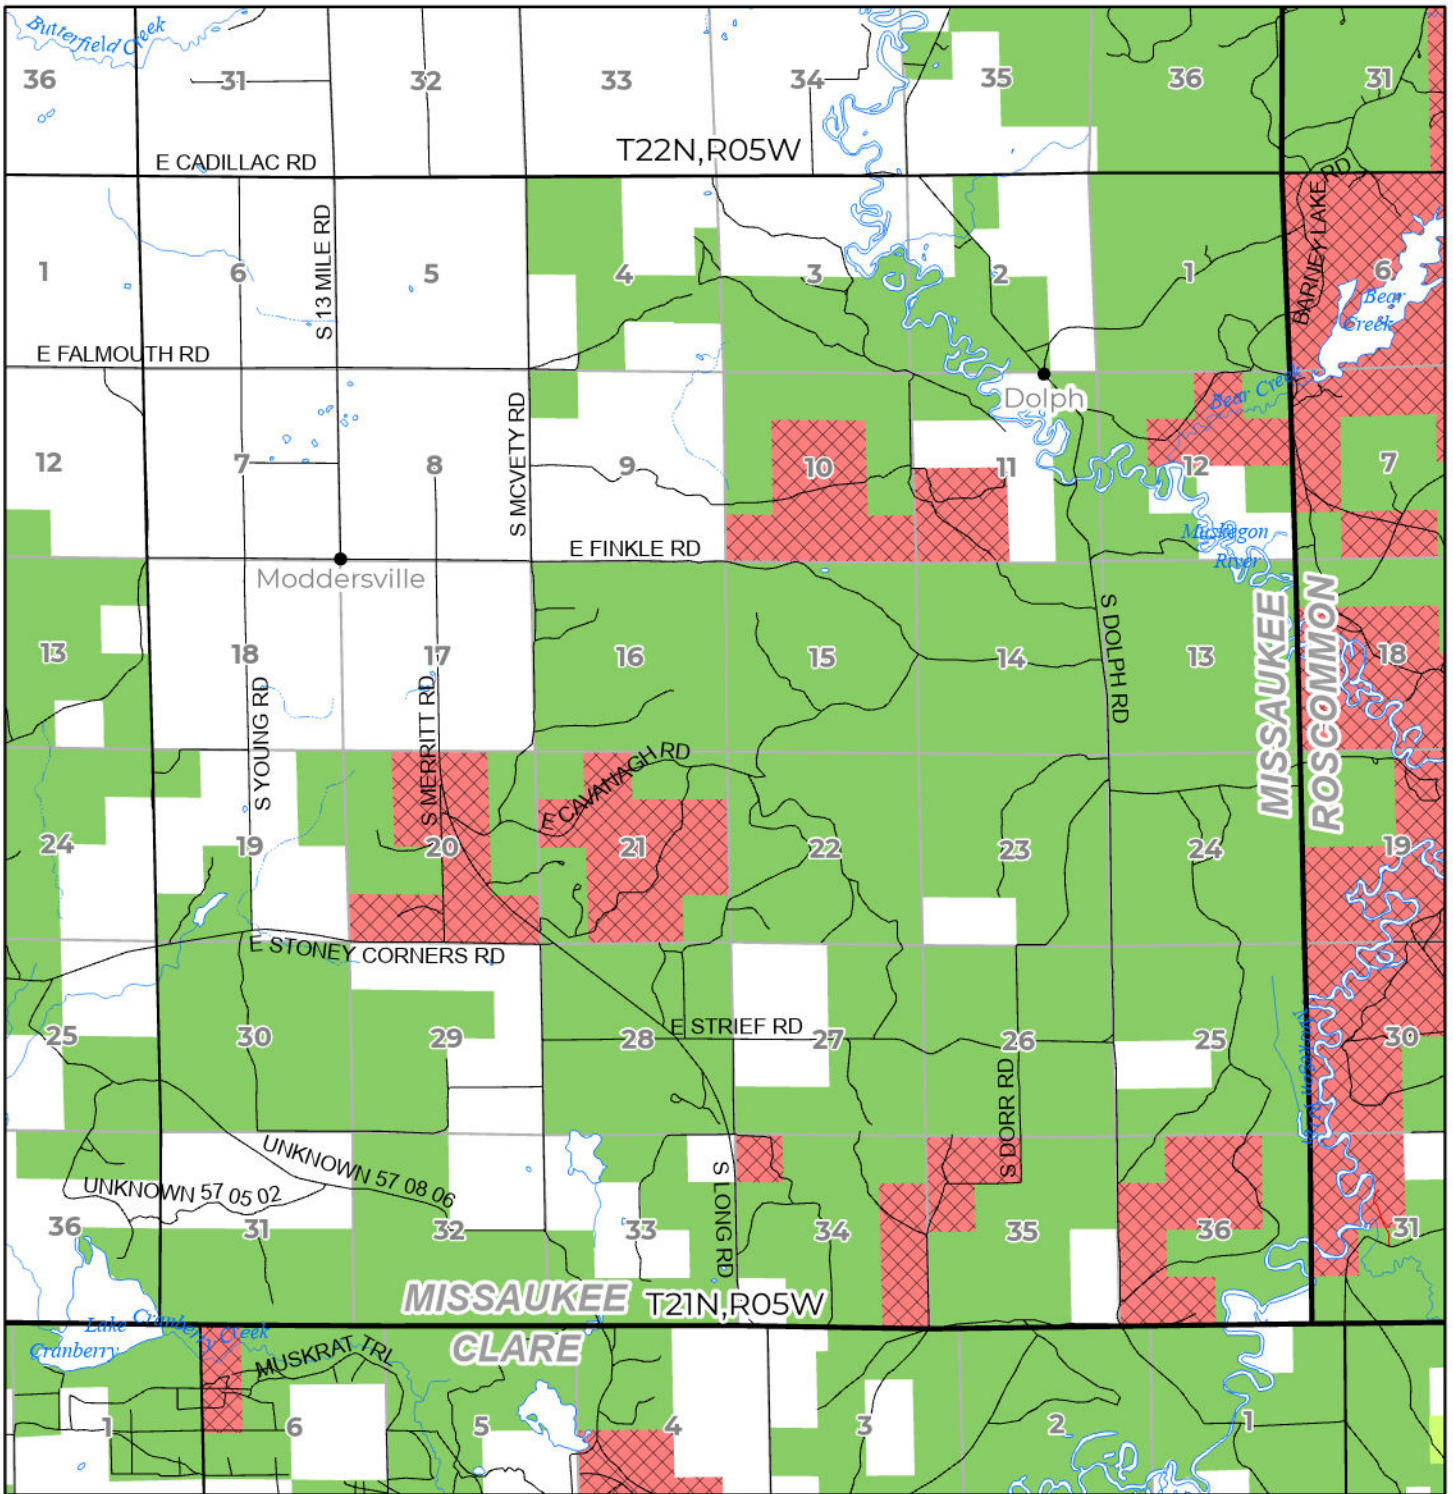

2024 FUELWOOD COLLECTION  
 MISSAUKEE COUNTY  
**T21N,R05W**

- Open (Recently Closed Timber Sale)
- Open
- Open (Military Restrictions – Possible closure from May to September)
- Closed