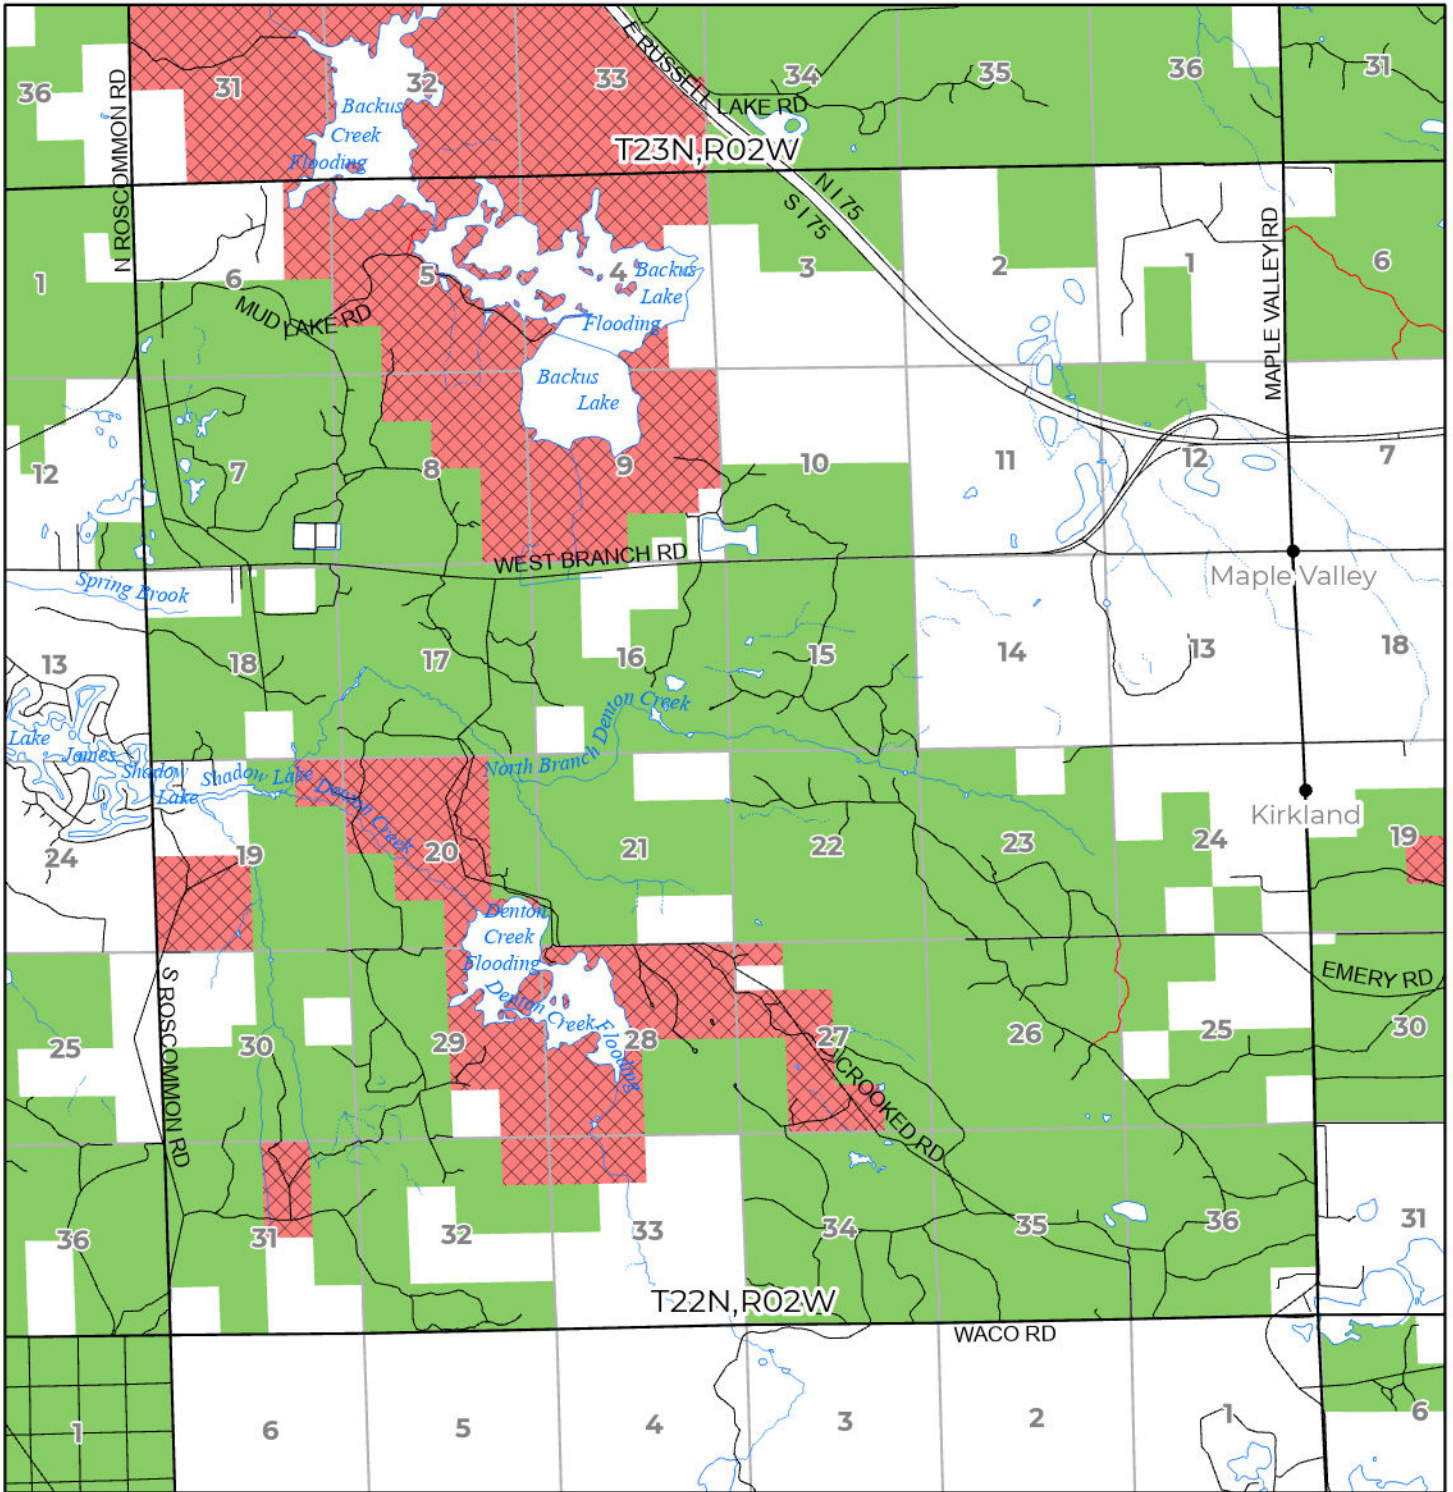

2024 FUELWOOD COLLECTION
 ROSCOMMON COUNTY
T22N,R02W

- Open (Recently Closed Timber Sale)
- Open
- Open (Military Restrictions – Possible closure from May to September)
- Closed