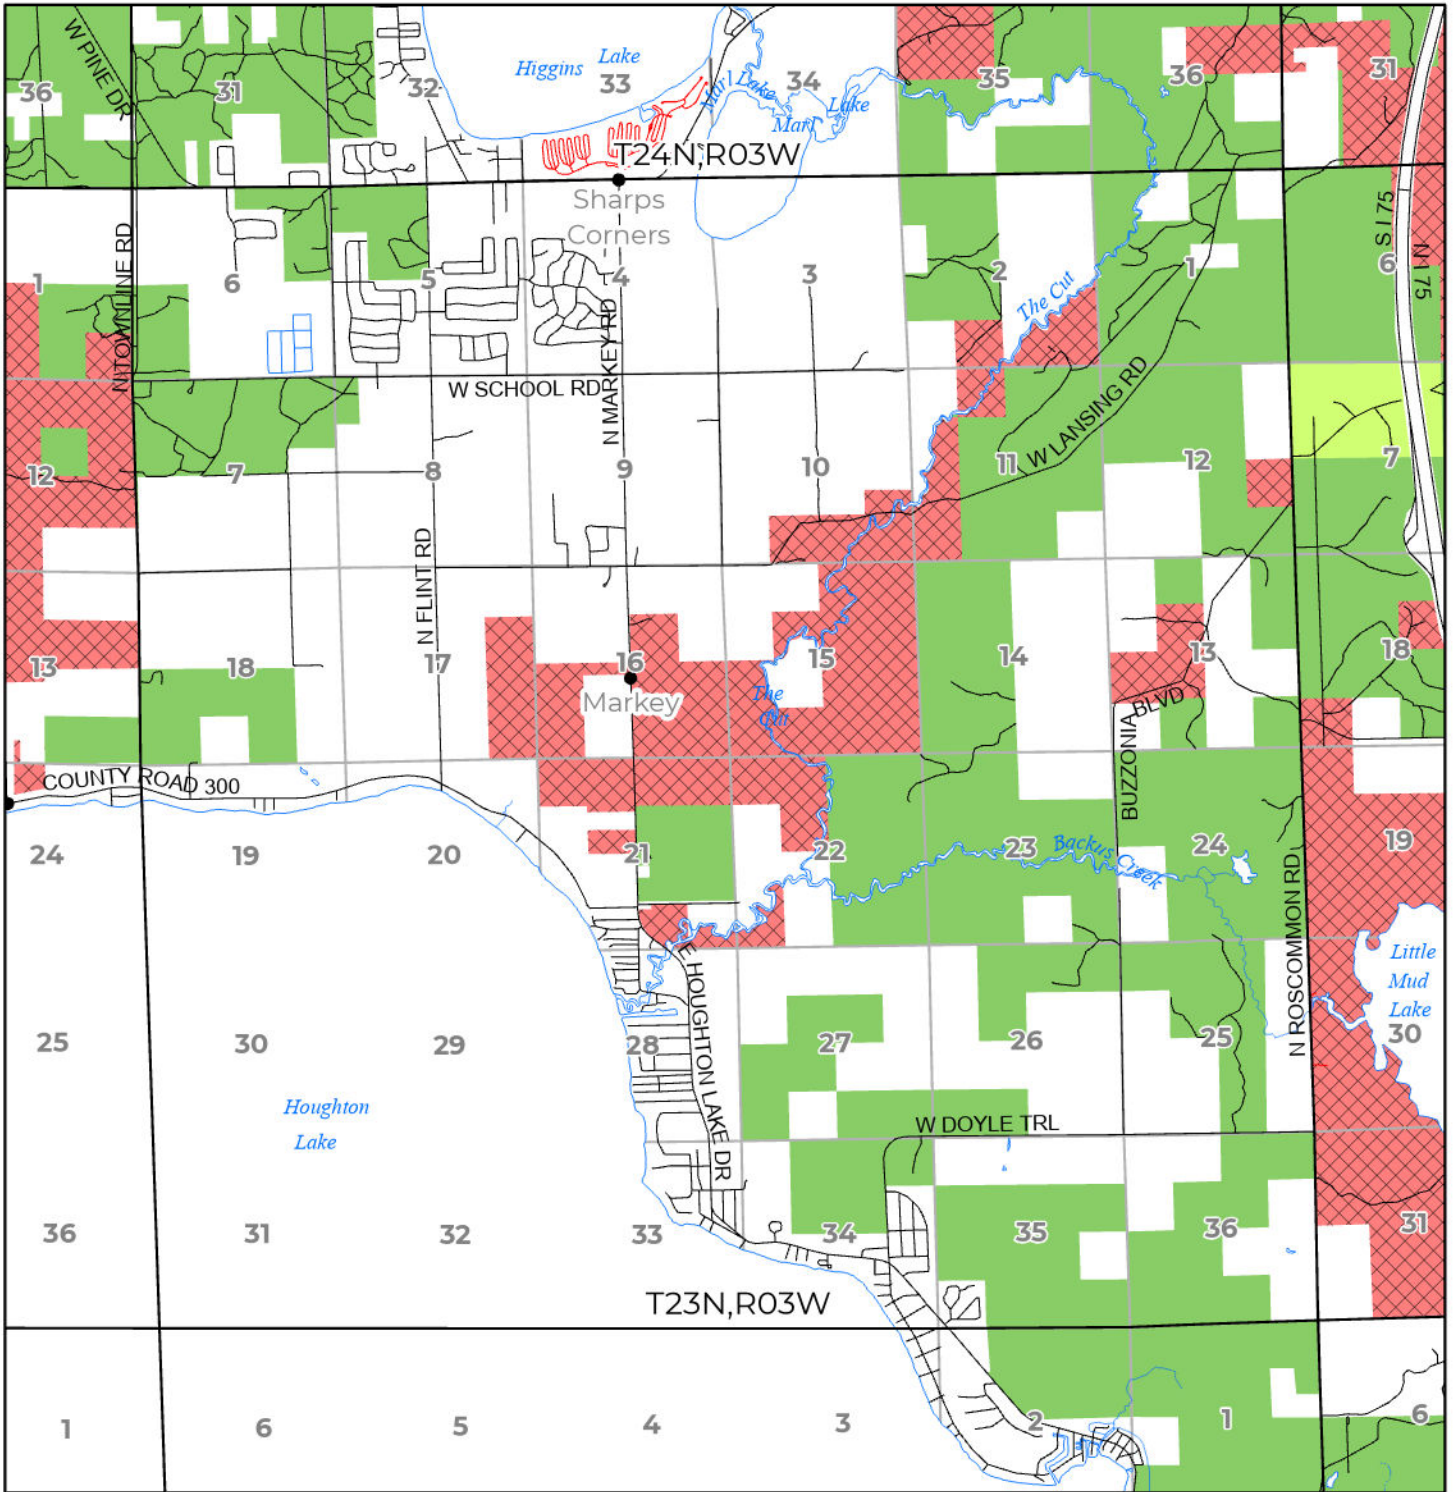

2024 FUELWOOD COLLECTION
 ROSCOMMON COUNTY
T23N,R03W

- Open (Recently Closed Timber Sale)
- Open
- Open (Military Restrictions – Possible closure from May to September)
- Closed

N

 Miles
 0 ——— 1
 Effective: April 1, 2024