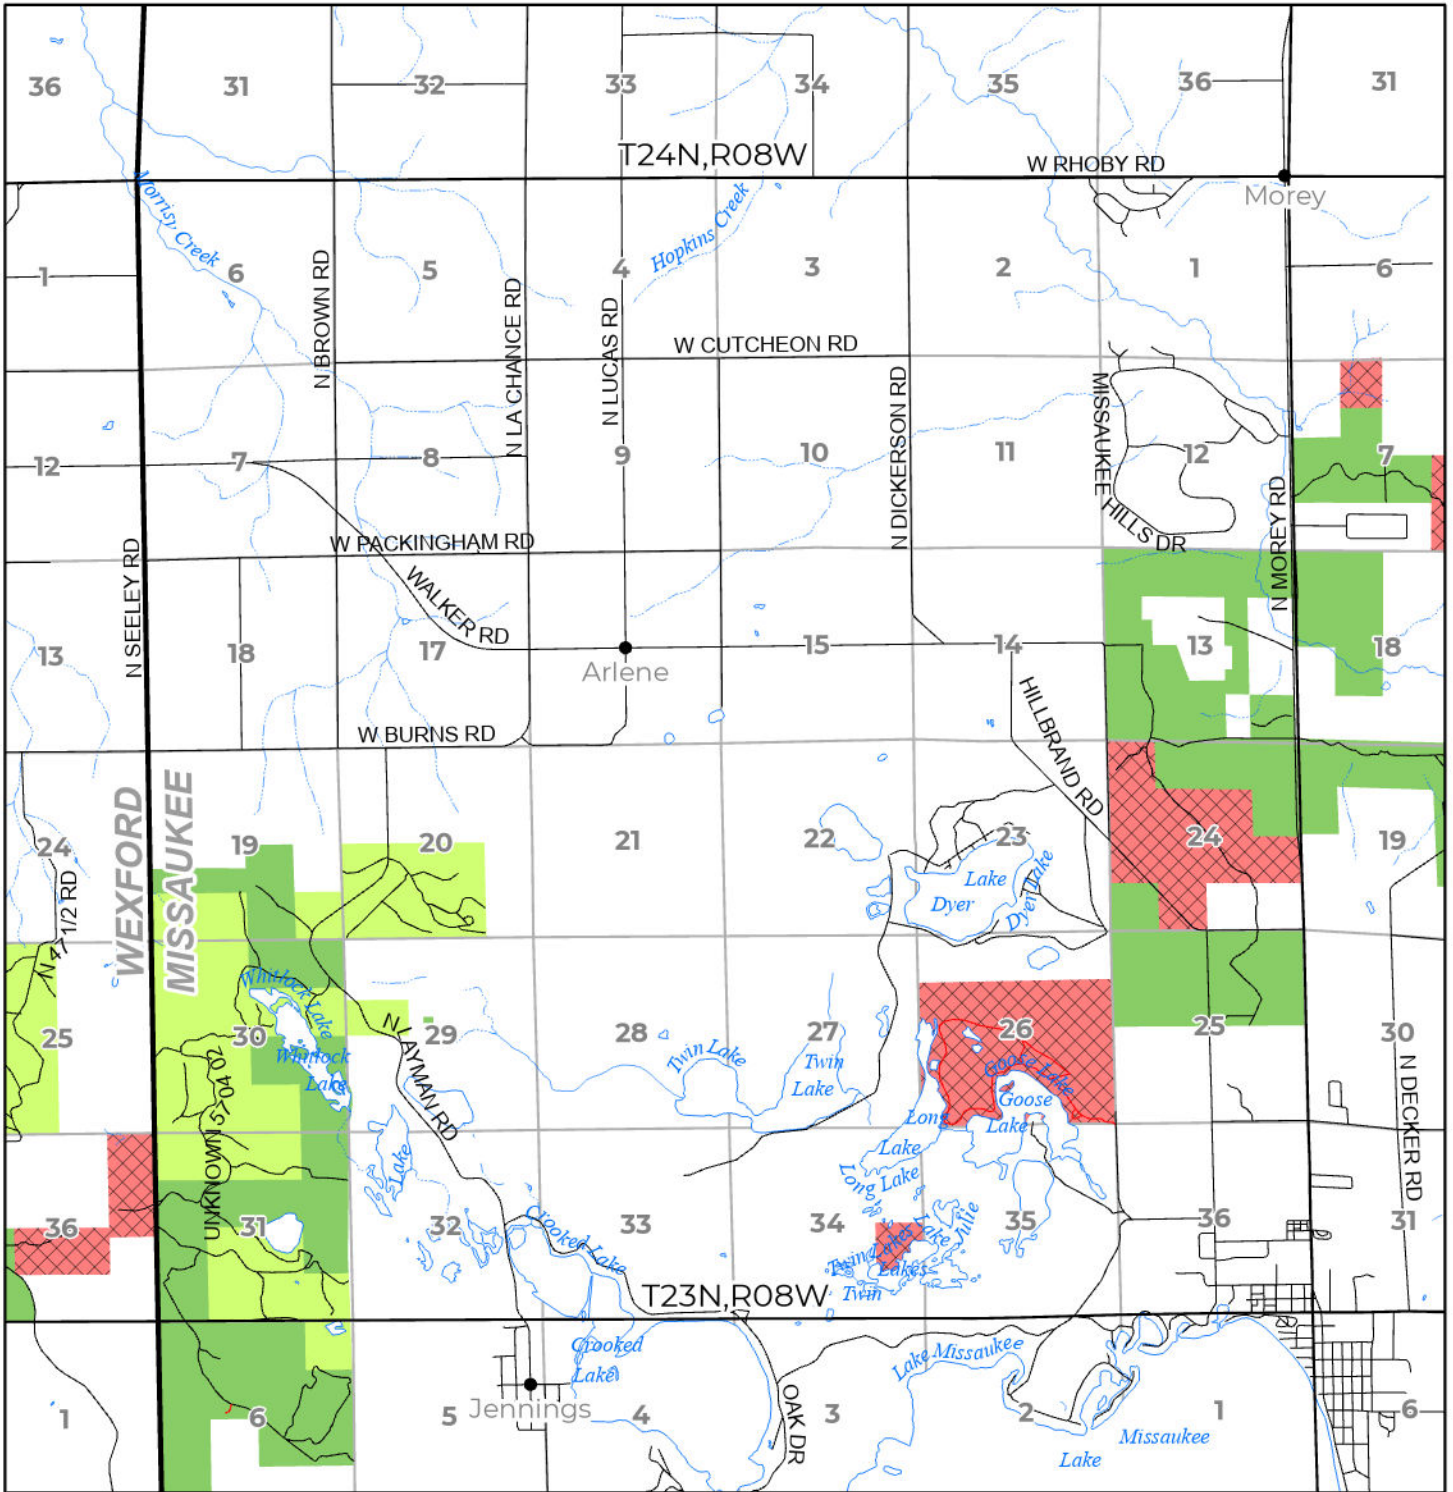

2024 FUELWOOD COLLECTION
 MISSAUKEE COUNTY
T23N,R08W

- Open (Recently Closed Timber Sale)
- Open
- Open (Military Restrictions – Possible closure from May to September)
- Closed