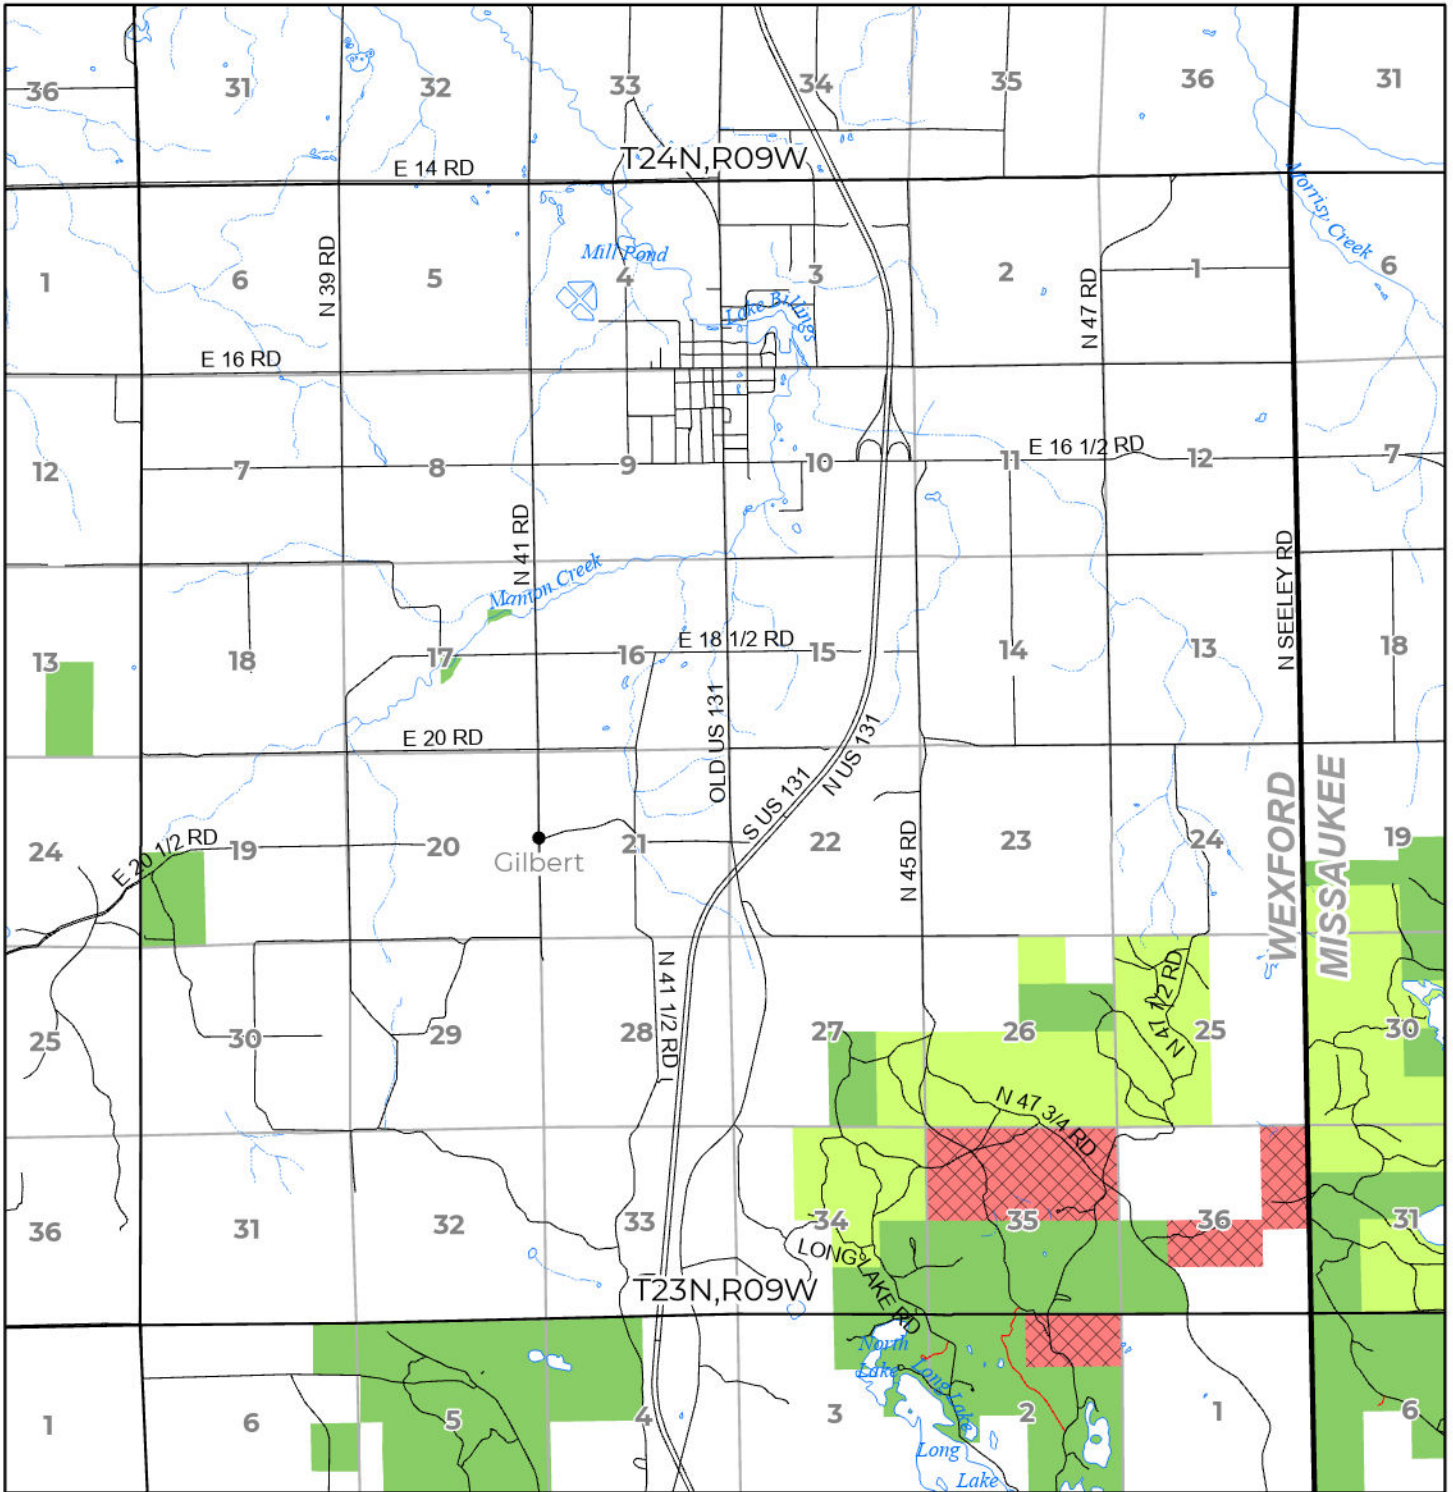

2024 FUELWOOD COLLECTION
 WEXFORD COUNTY
T23N,R09W

- Open (Recently Closed Timber Sale)
- Open
- Open (Military Restrictions – Possible closure from May to September)
- Closed