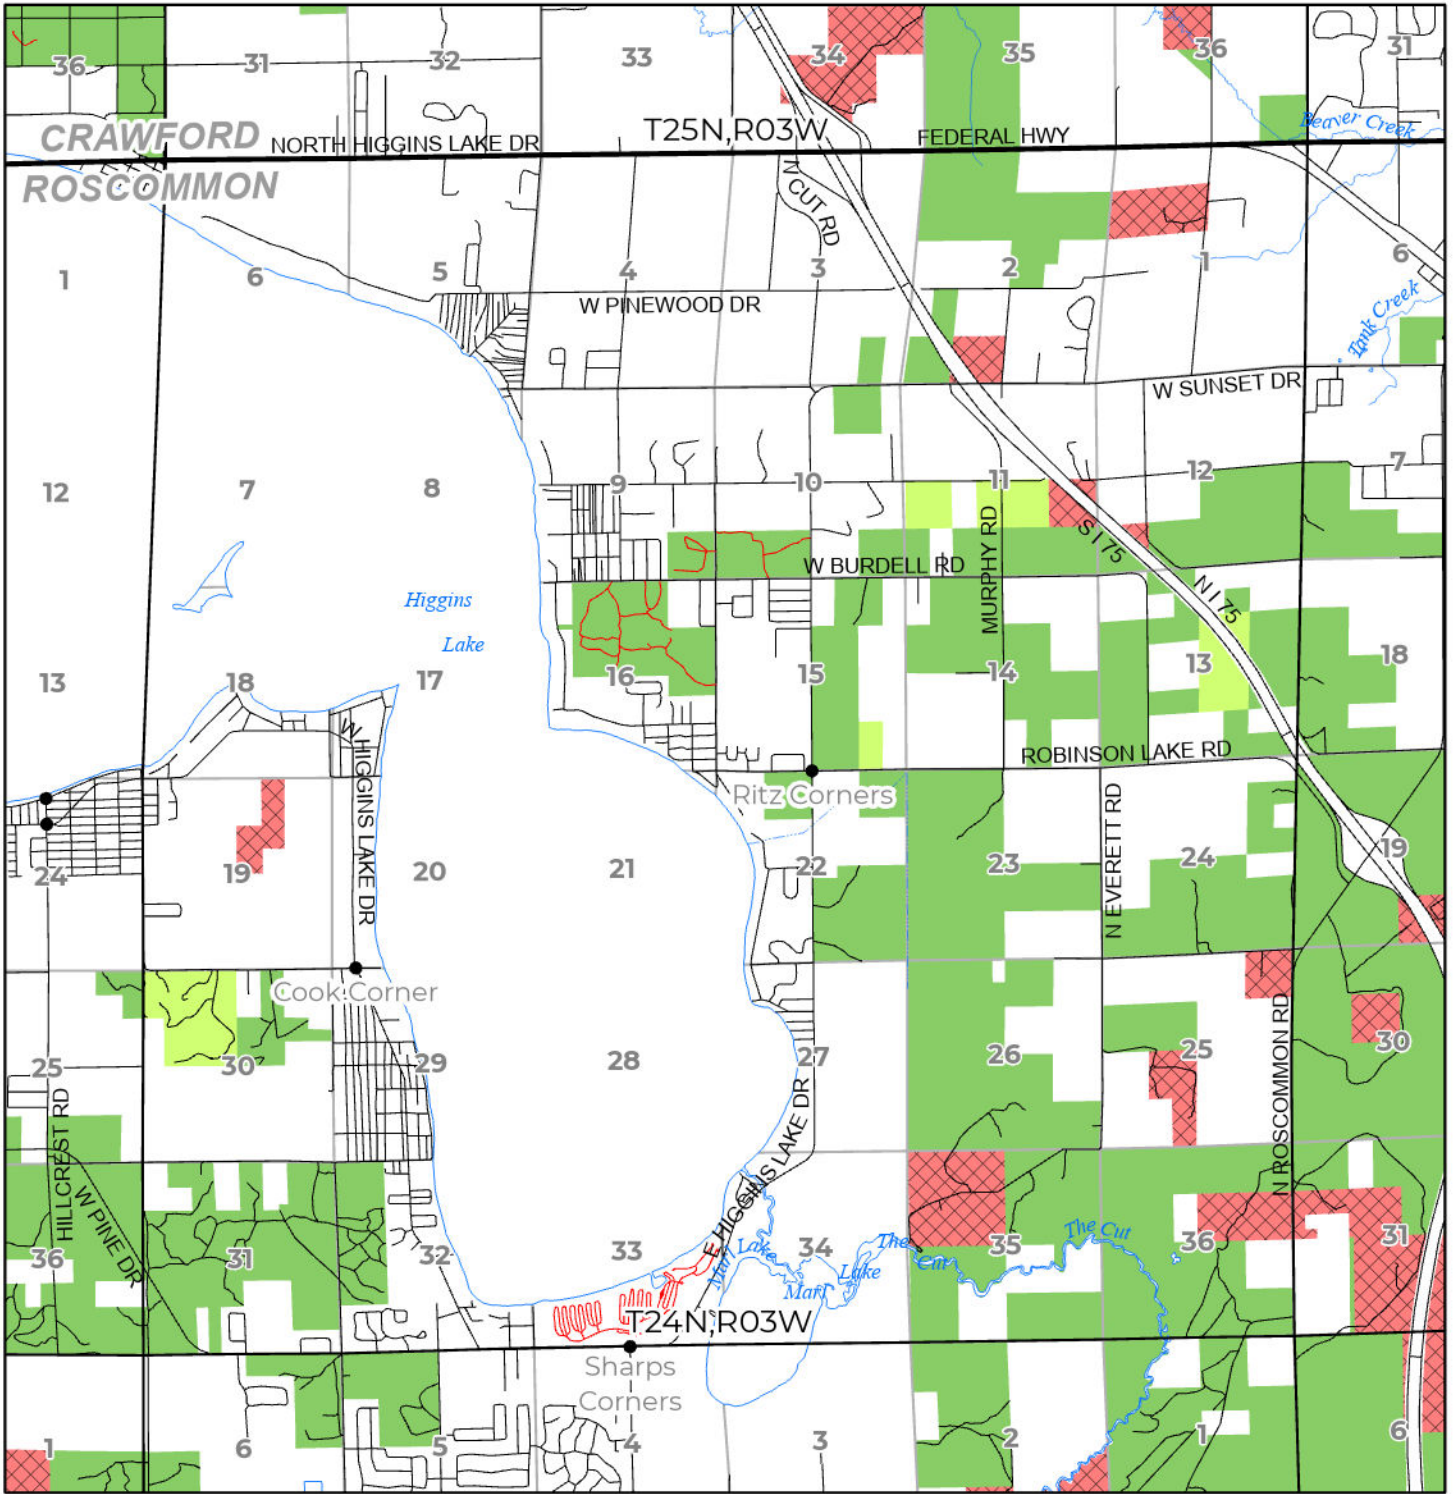

2024 FUELWOOD COLLECTION
 ROSCOMMON COUNTY
T24N,R03W

- Open (Recently Closed Timber Sale)
- Open
- Open (Military Restrictions - Possible closure from May to September)
- Closed