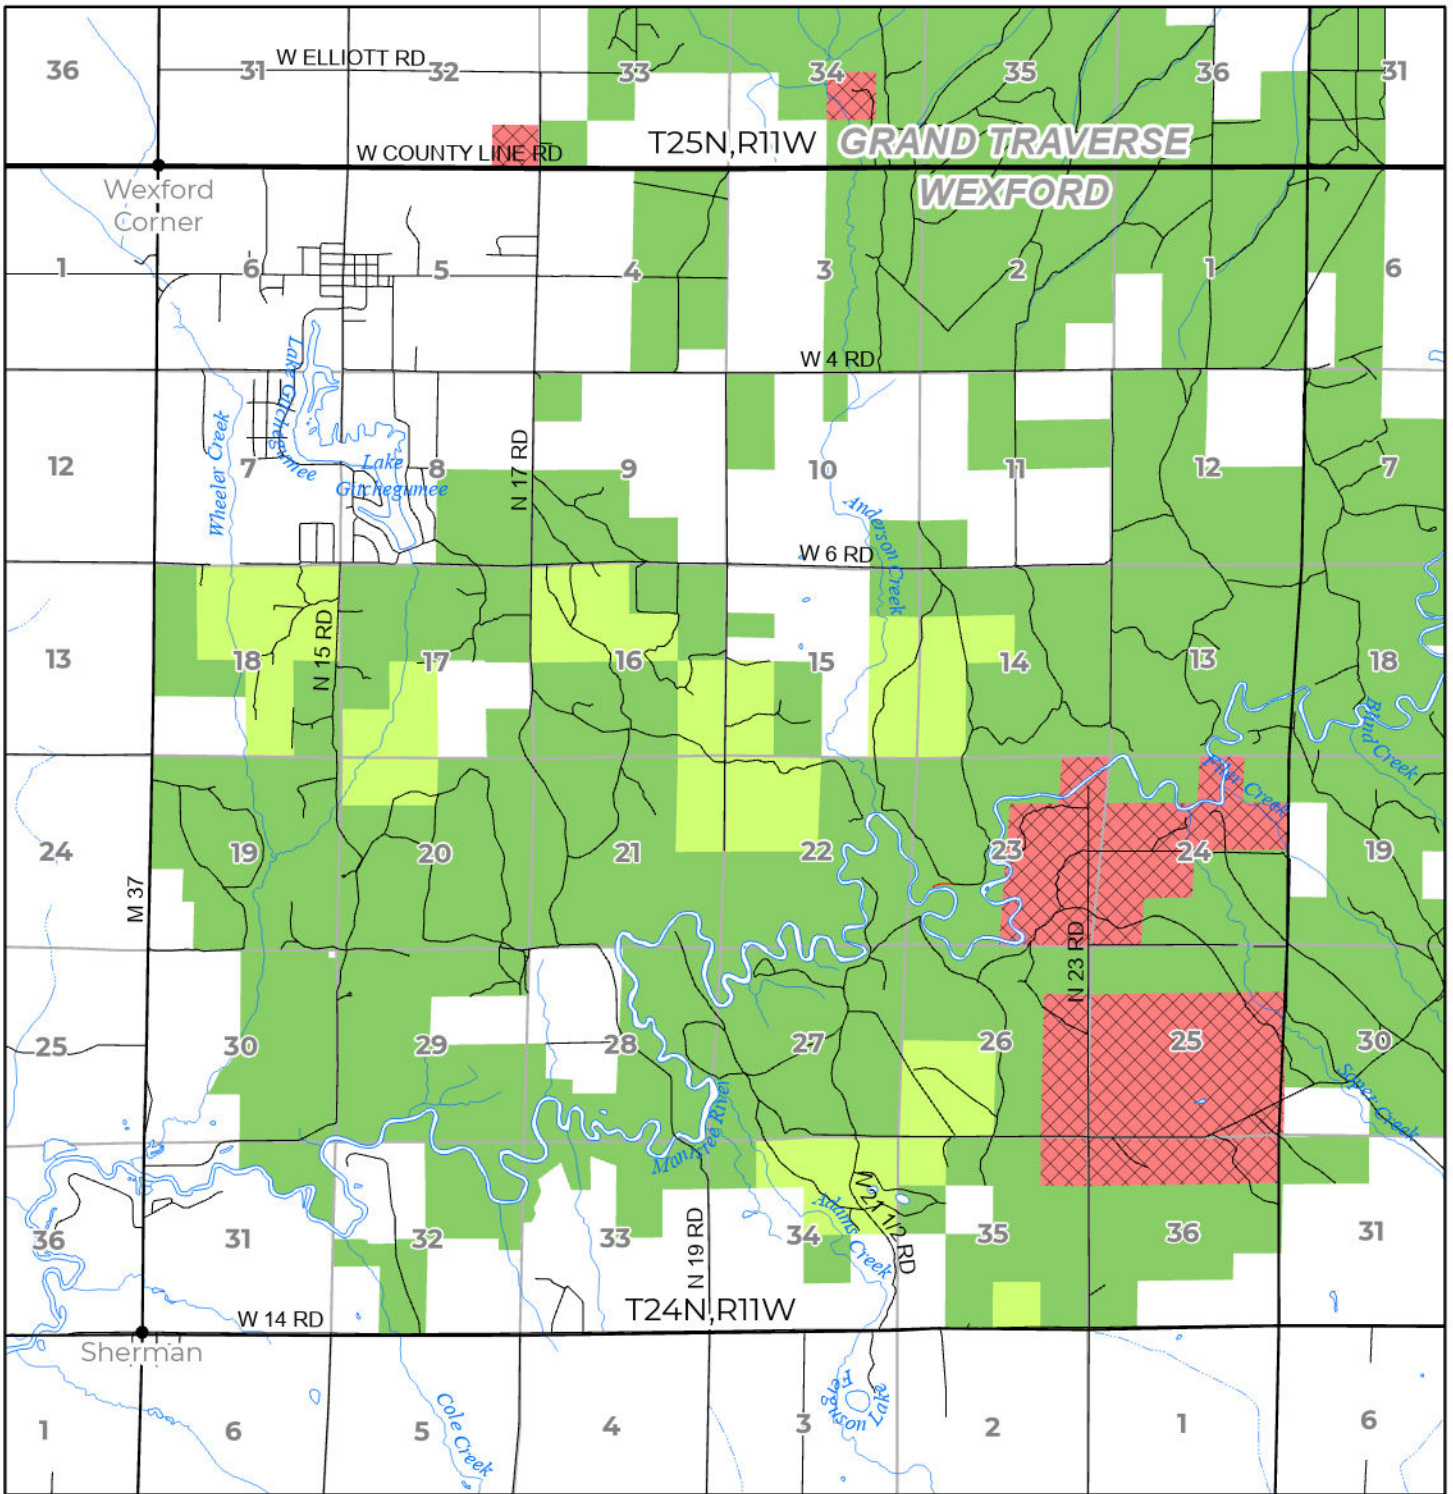

2024 FUELWOOD COLLECTION
 WEXFORD COUNTY
T24N,R11W

- Open (Recently Closed Timber Sale)
- Open
- Open (Military Restrictions – Possible closure from May to September)
- Closed