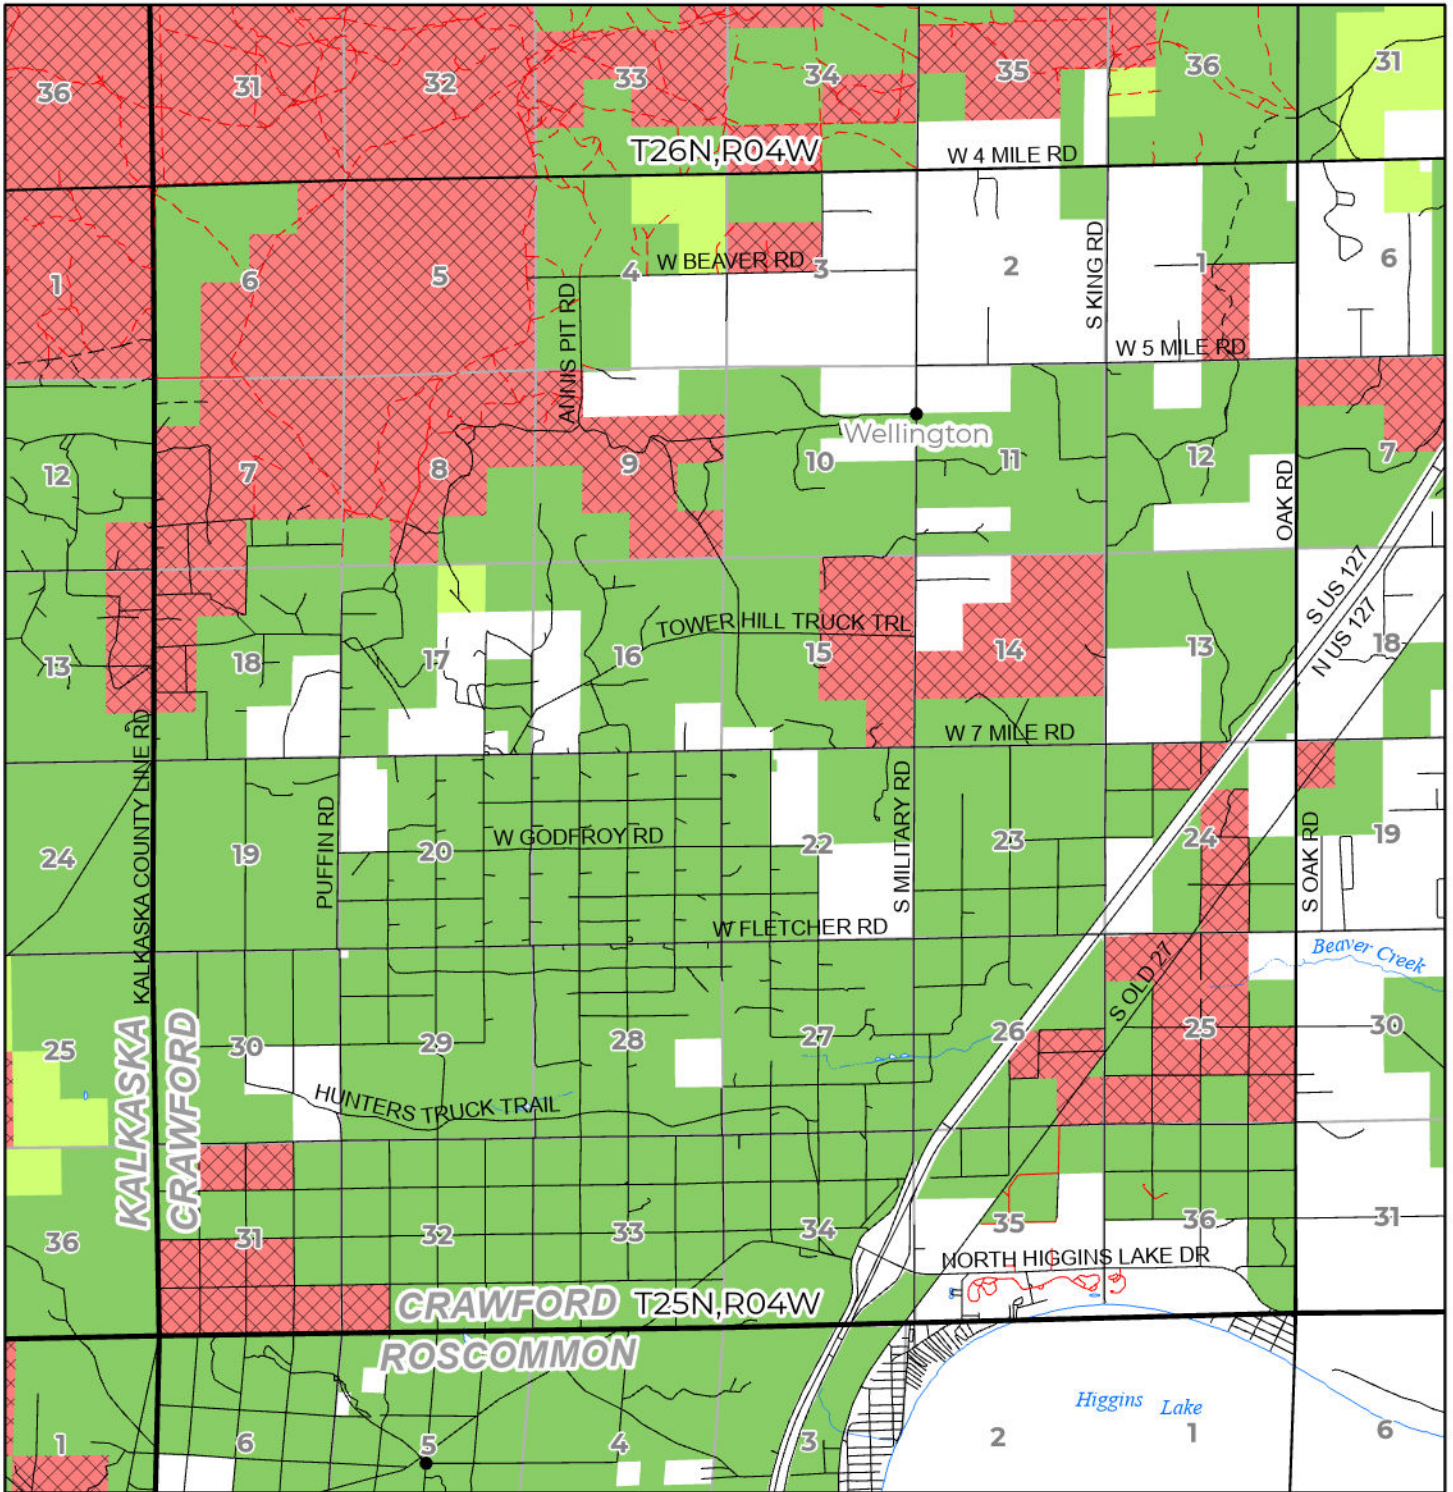

2024 FUELWOOD COLLECTION
 CRAWFORD COUNTY
T25N,R04W

- Open (Recently Closed Timber Sale)
- Open
- Open (Military Restrictions - Possible closure from May to September)
- Closed