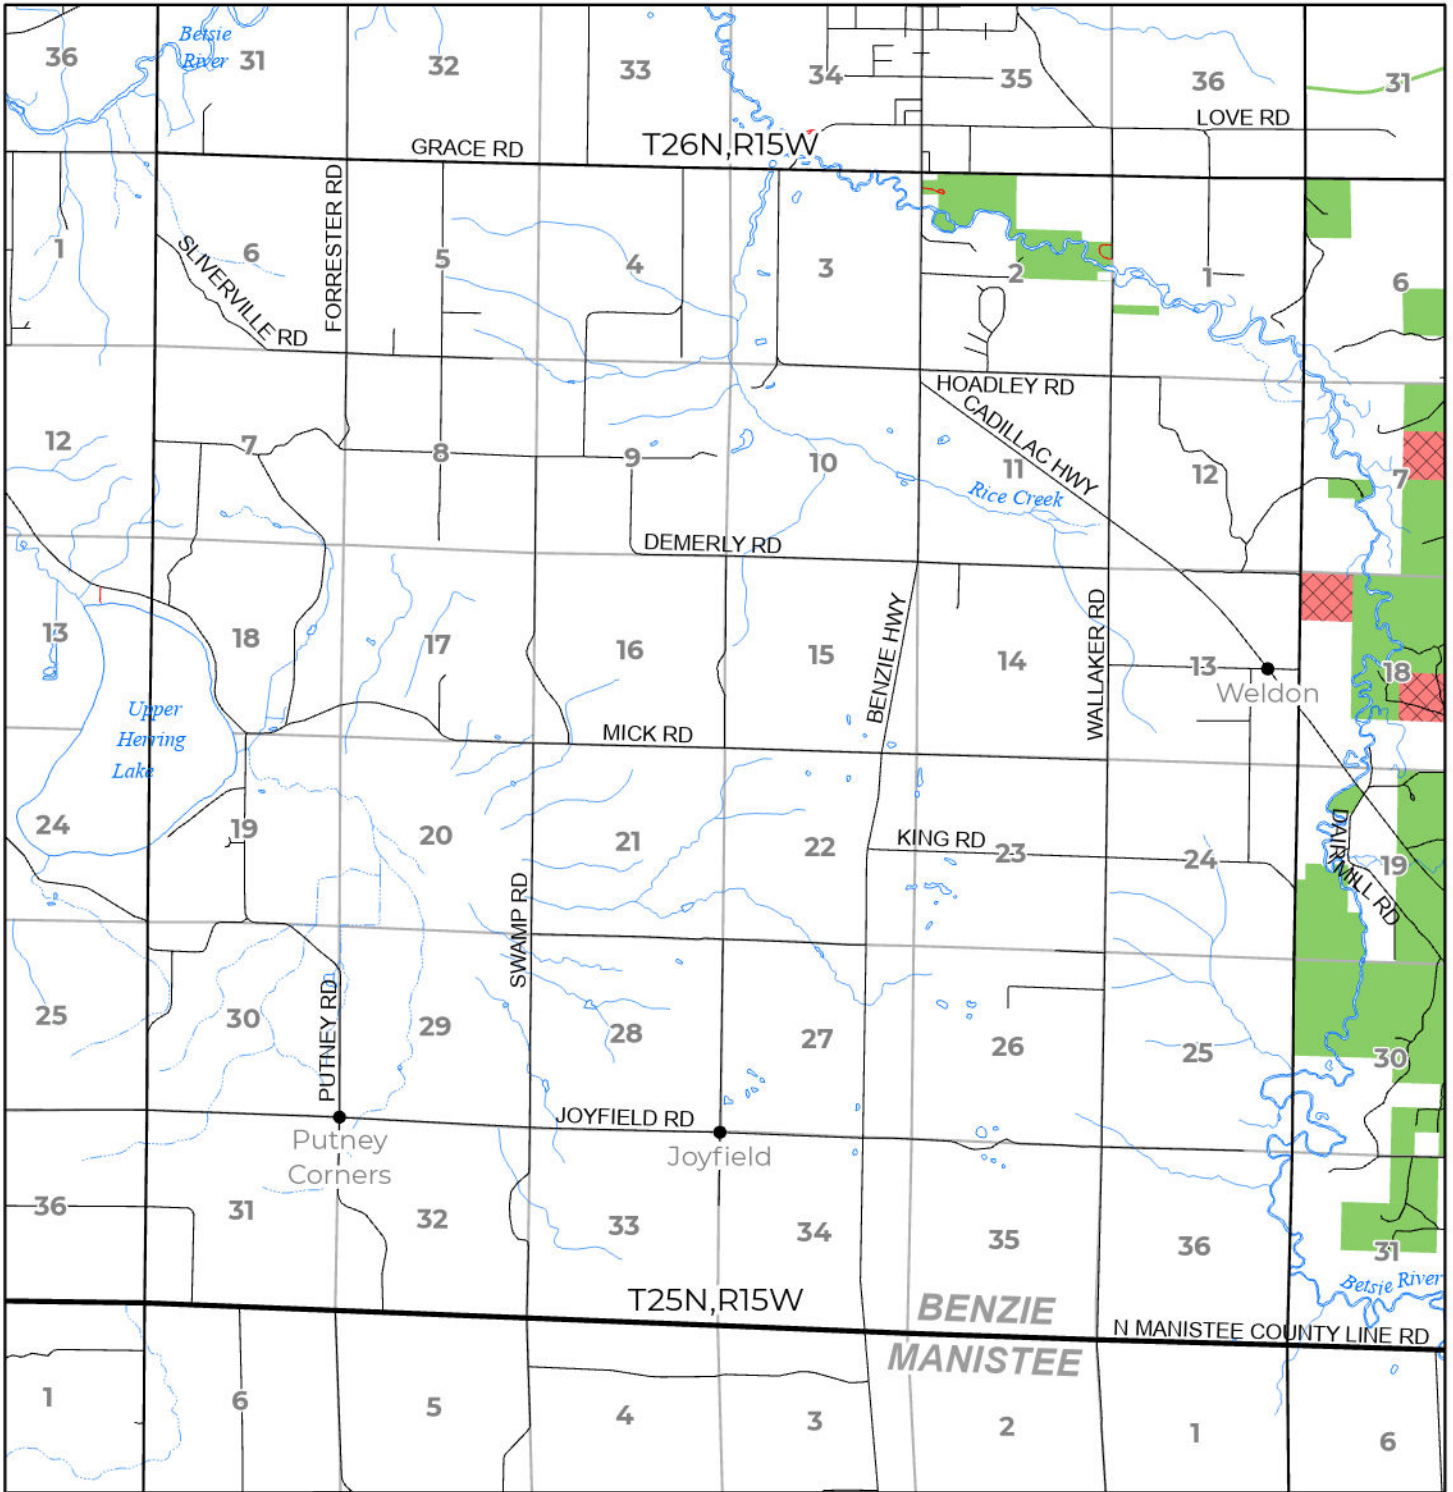

2024 FUELWOOD COLLECTION
 BENZIE COUNTY
T25N,R15W

- Open (Recently Closed Timber Sale)
- Open
- Open (Military Restrictions – Possible closure from May to September)
- Closed

N

 Miles

 Effective: April 1, 2024