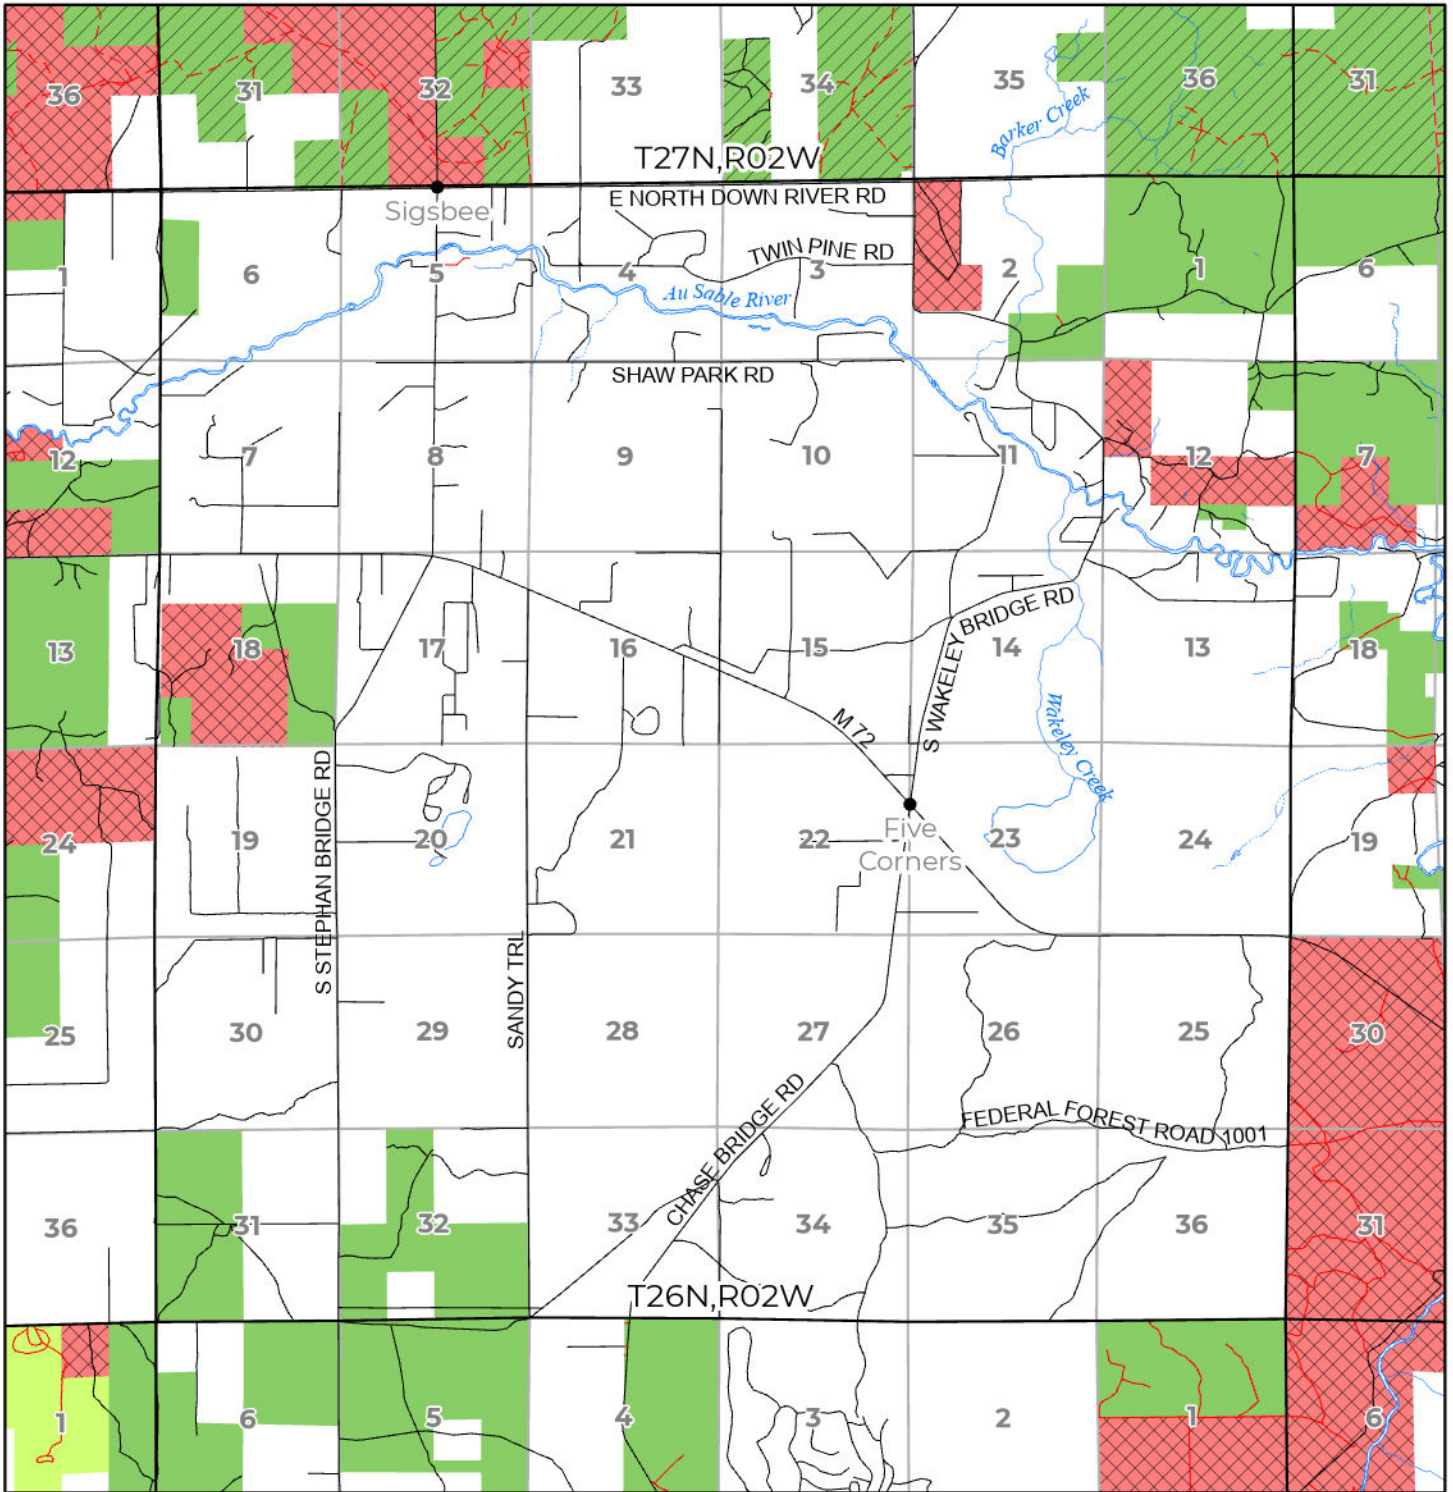

2024 FUELWOOD COLLECTION  
CRAWFORD COUNTY  
**T26N,R02W**

- Open (Recently Closed Timber Sale)
- Open
- Open (Military Restrictions - Possible closure from May to September)
- Closed