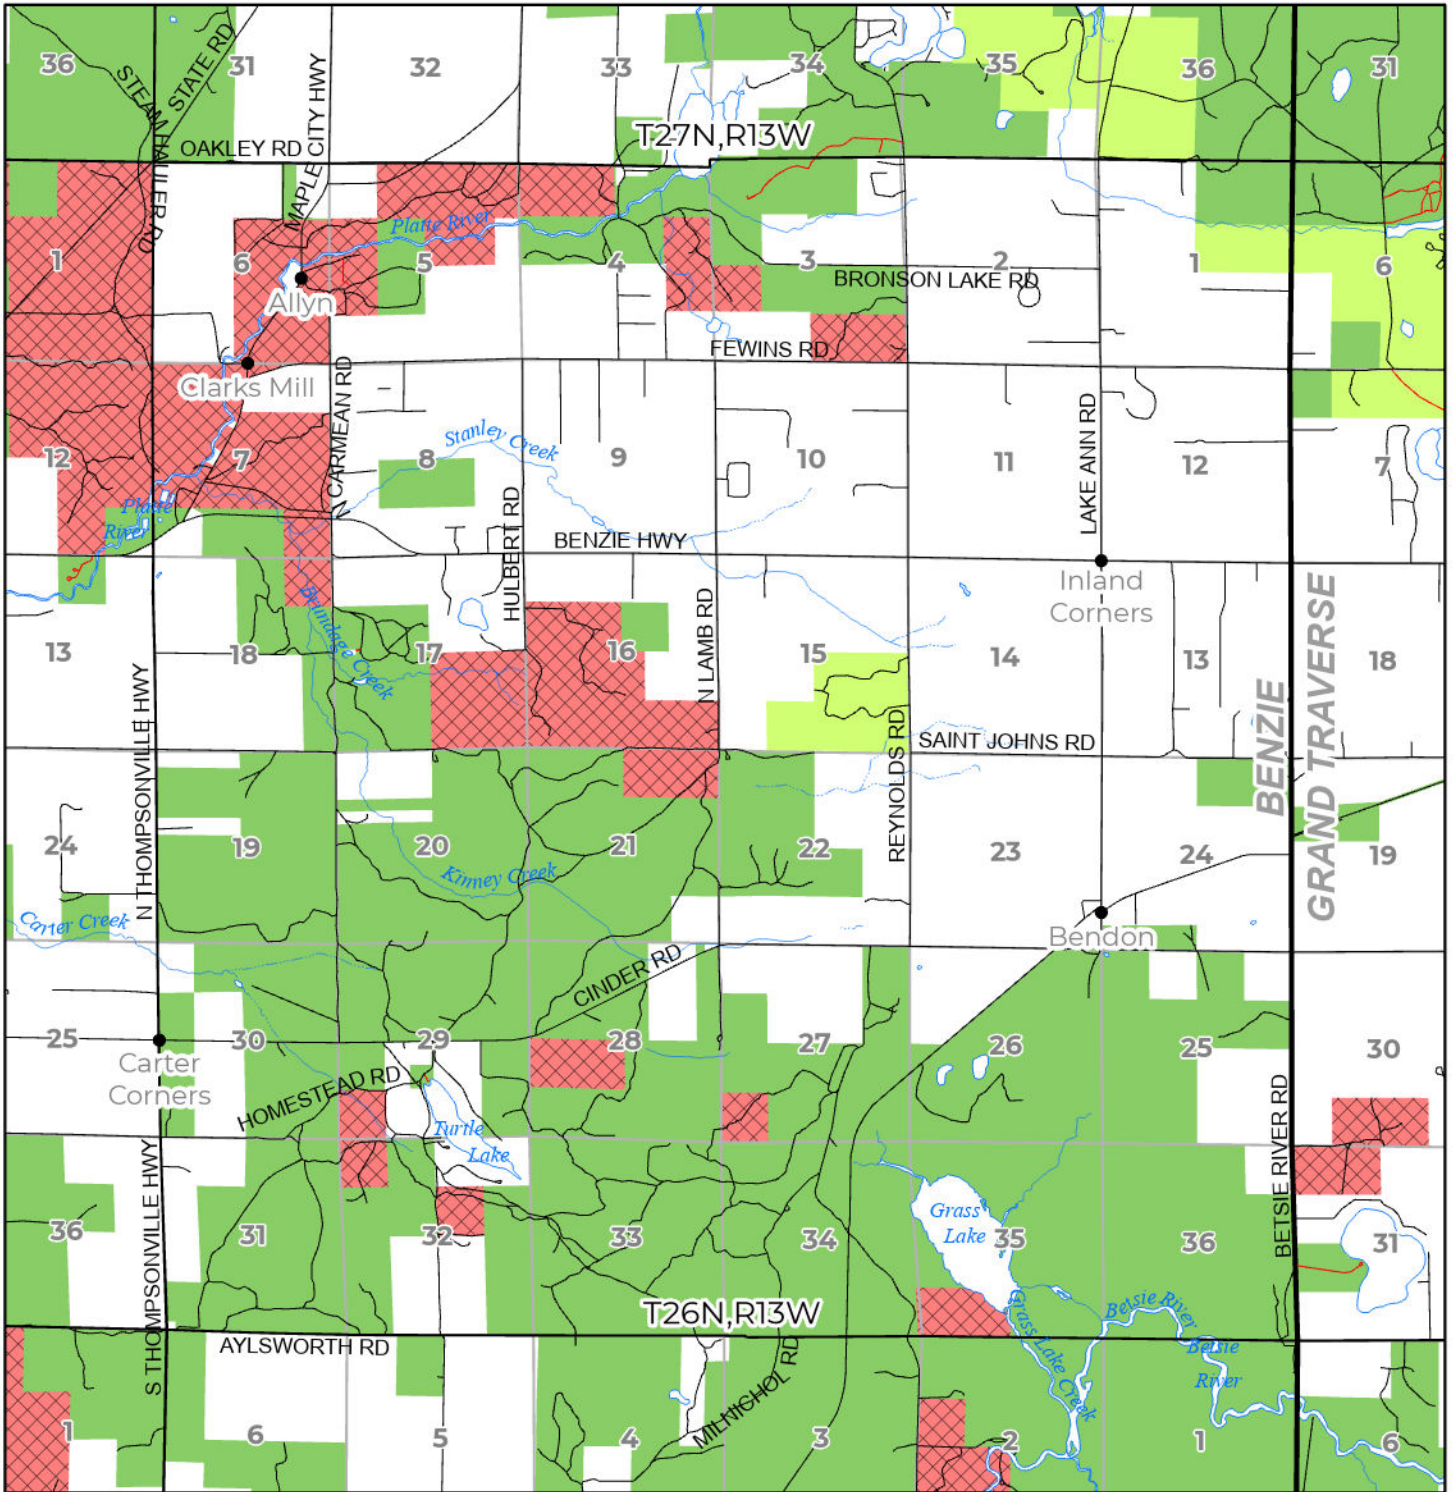

2024 FUELWOOD COLLECTION
 BENZIE COUNTY
 T26N,R13W

- Open (Recently Closed Timber Sale)
- Open
- Open (Military Restrictions – Possible closure from May to September)
- Closed