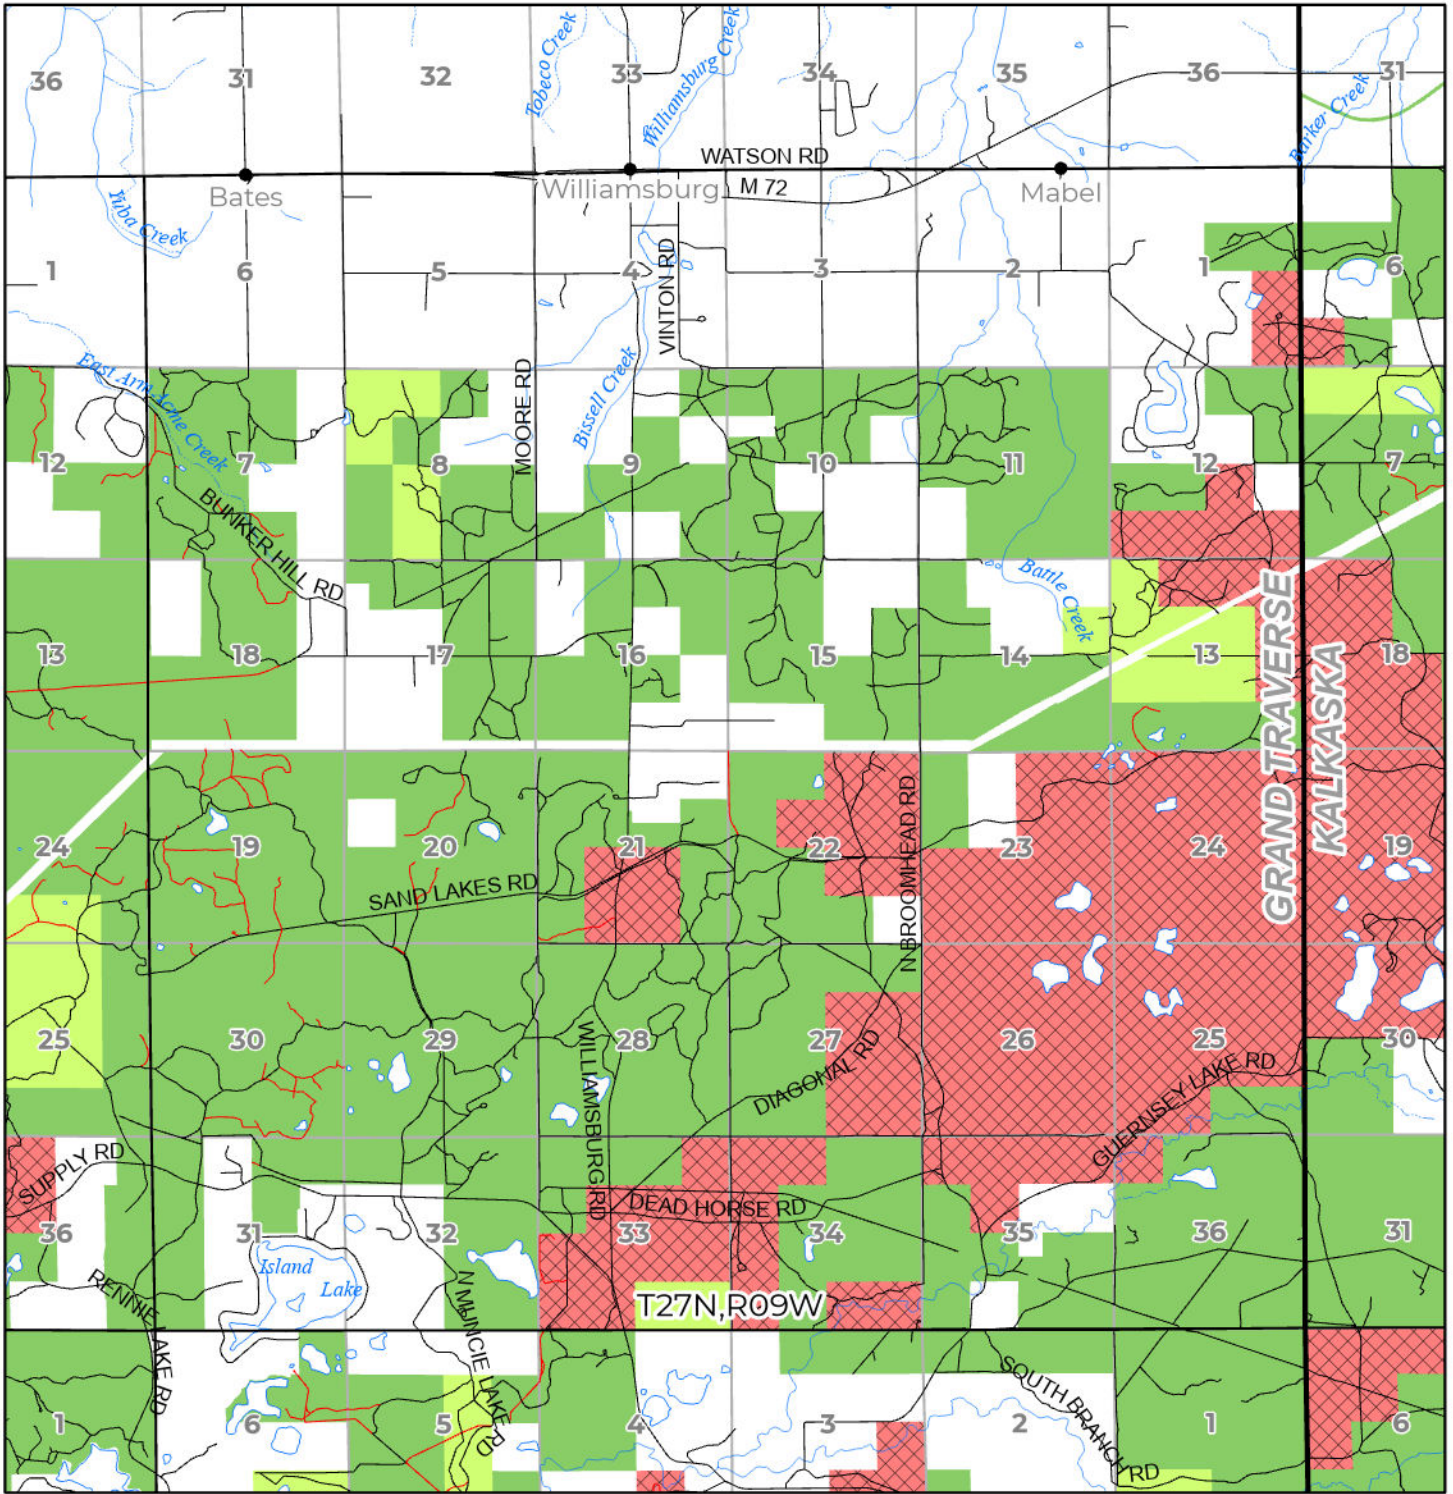

2024 FUELWOOD COLLECTION
 GRAND TRAVERSE COUNTY
T27N,R09W

- Open (Recently Closed Timber Sale)
- Open
- Open (Military Restrictions - Possible closure from May to September)
- Closed