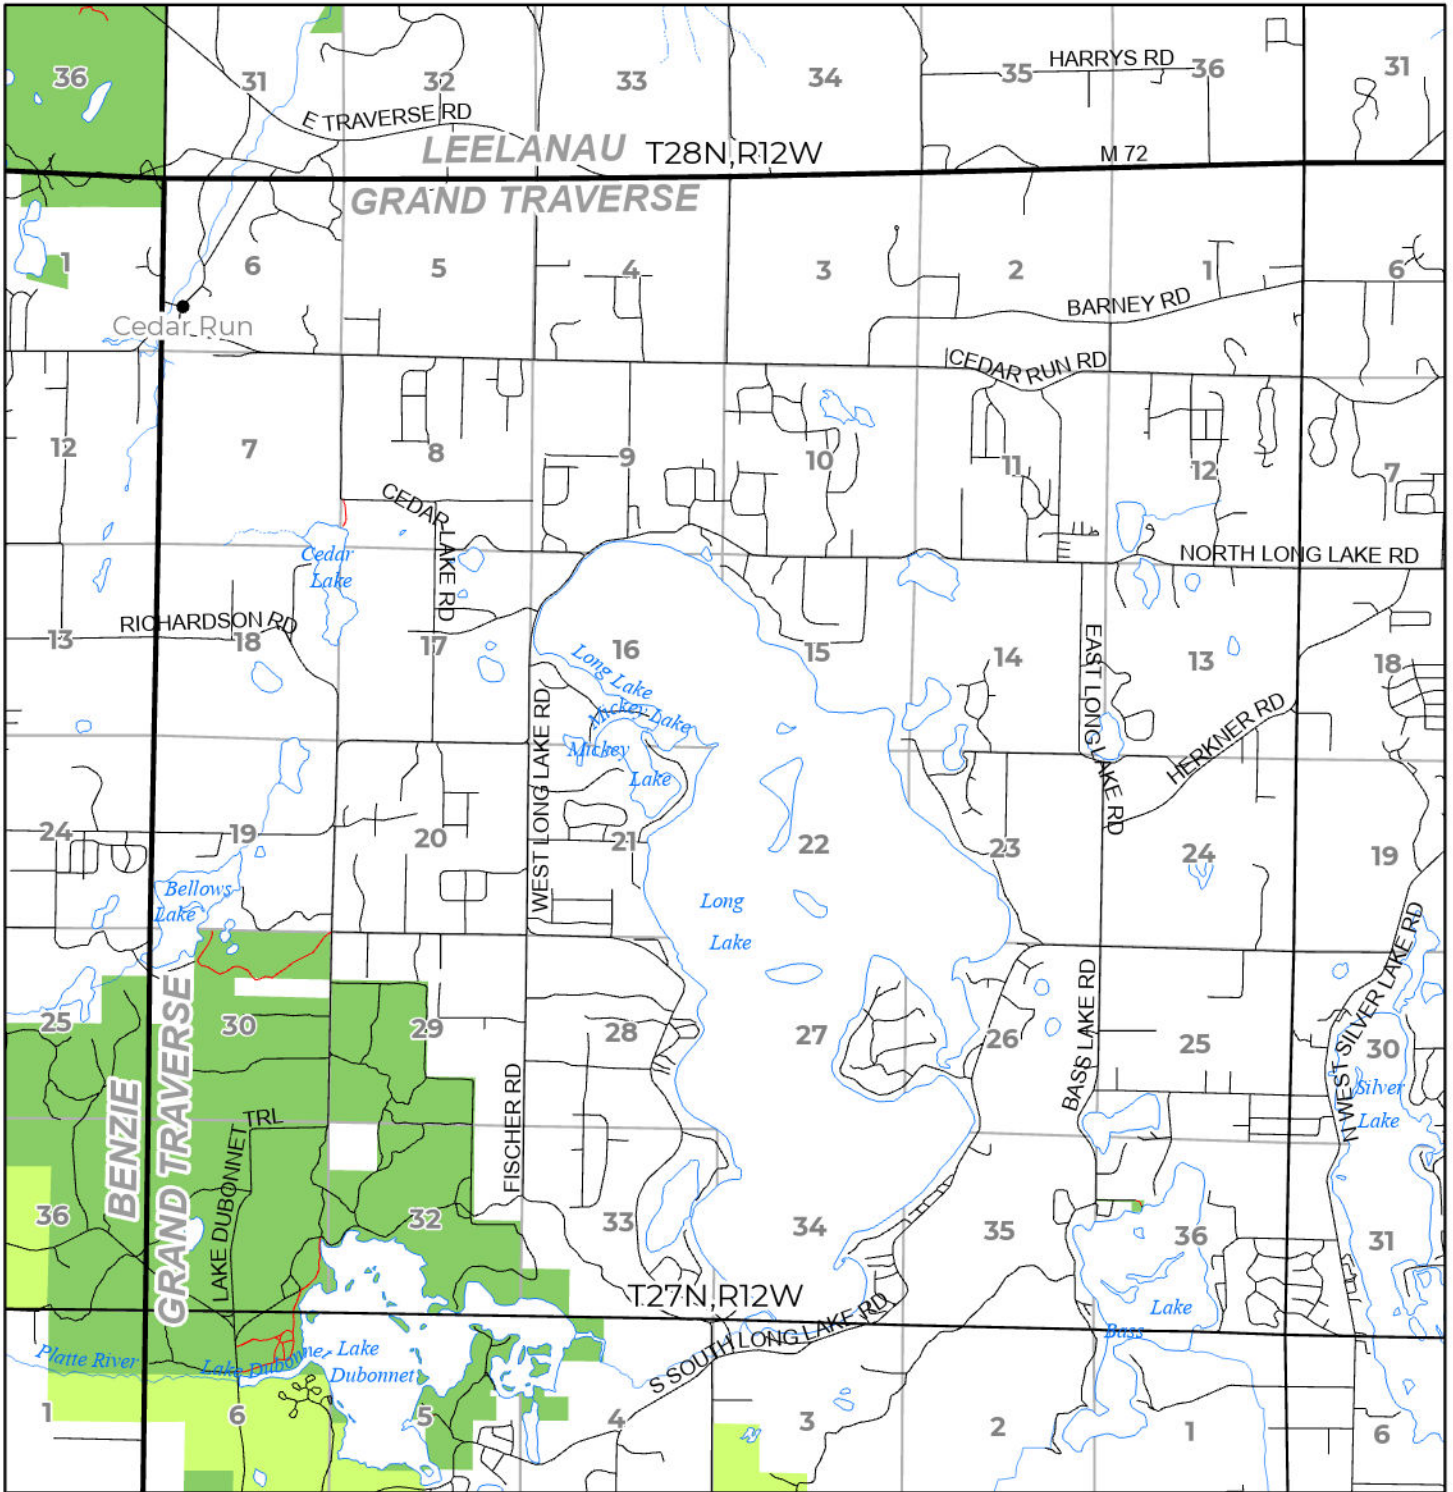

2024 FUELWOOD COLLECTION
 GRAND TRAVERSE COUNTY
T27N,R12W

- Open (Recently Closed Timber Sale)
- Open
- Open (Military Restrictions - Possible closure from May to September)
- Closed