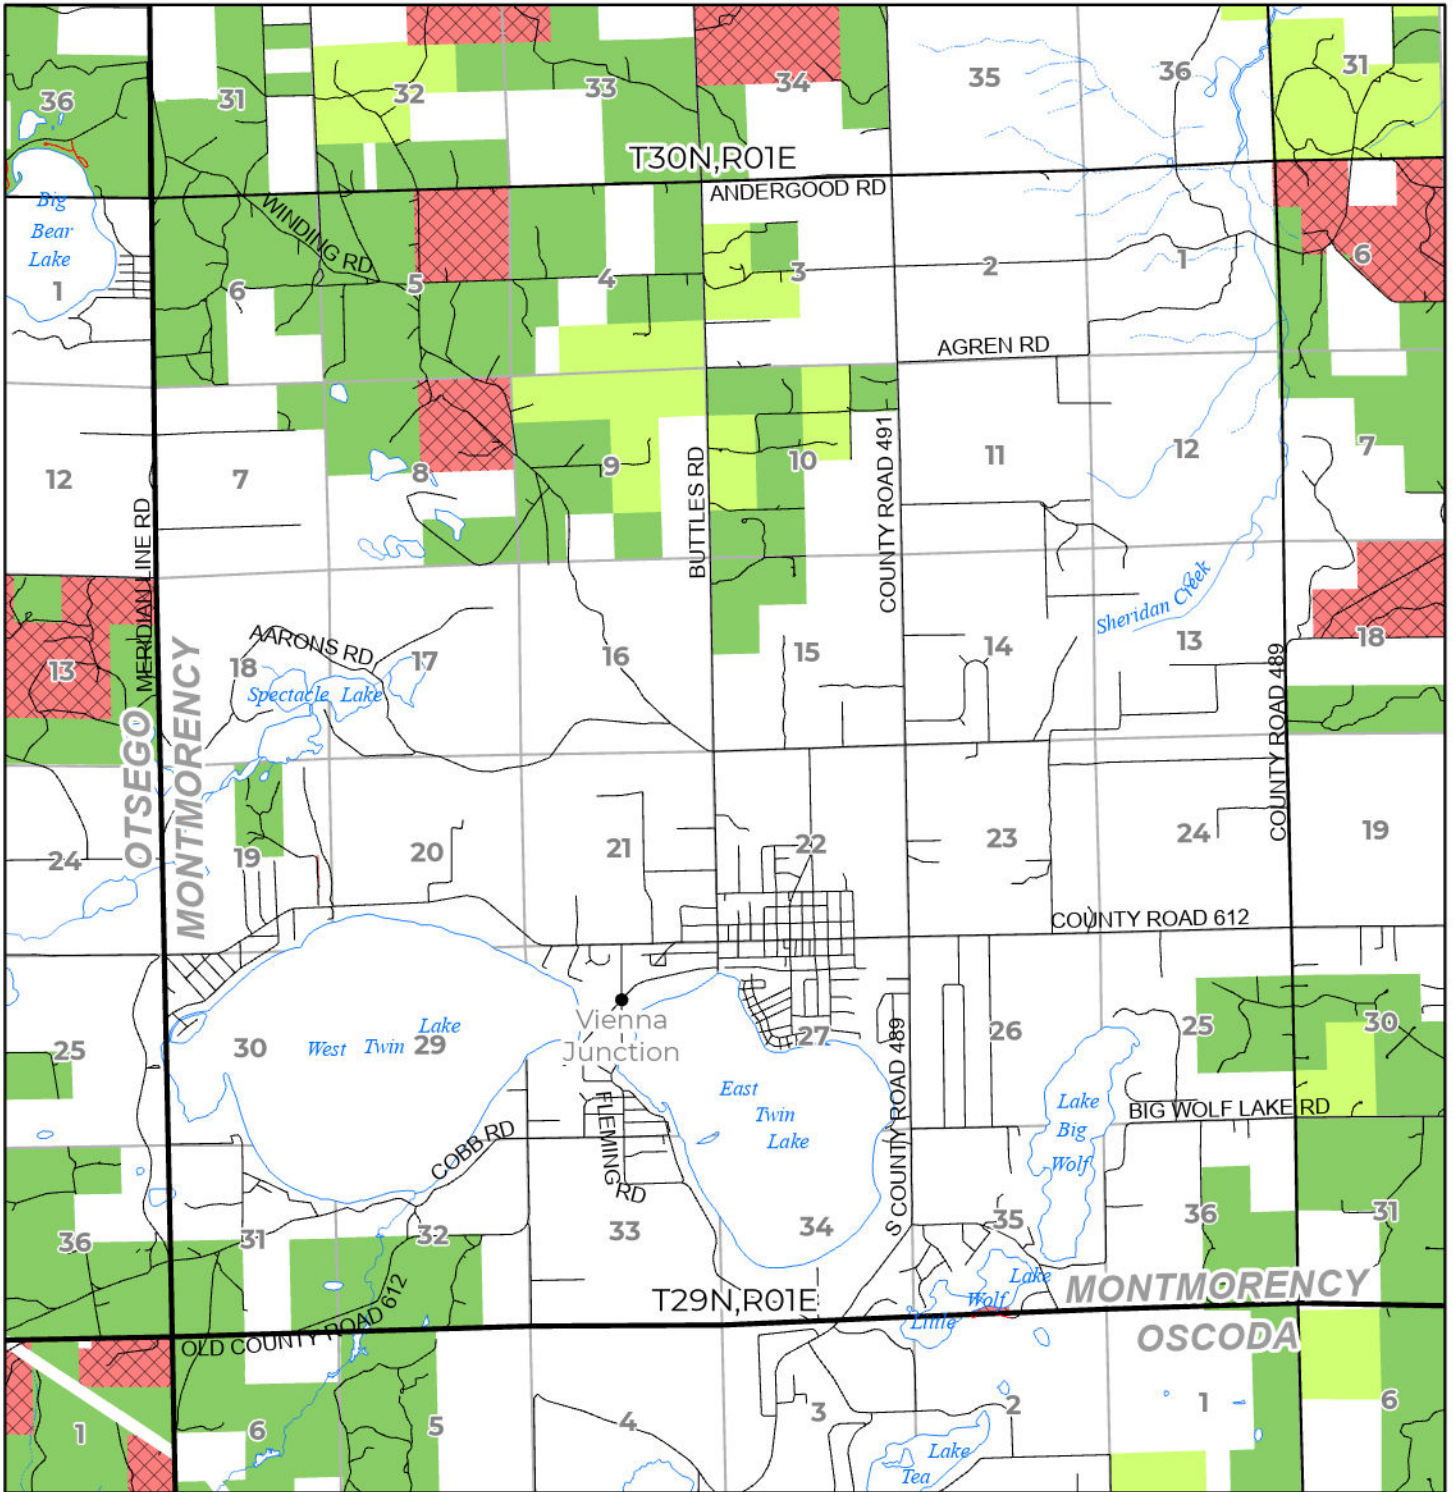

2024 FUELWOOD COLLECTION
 MONTMORENCY COUNTY
T29N,R01E

- Open (Recently Closed Timber Sale)
- Open
- Open (Military Restrictions - Possible closure from May to September)
- Closed