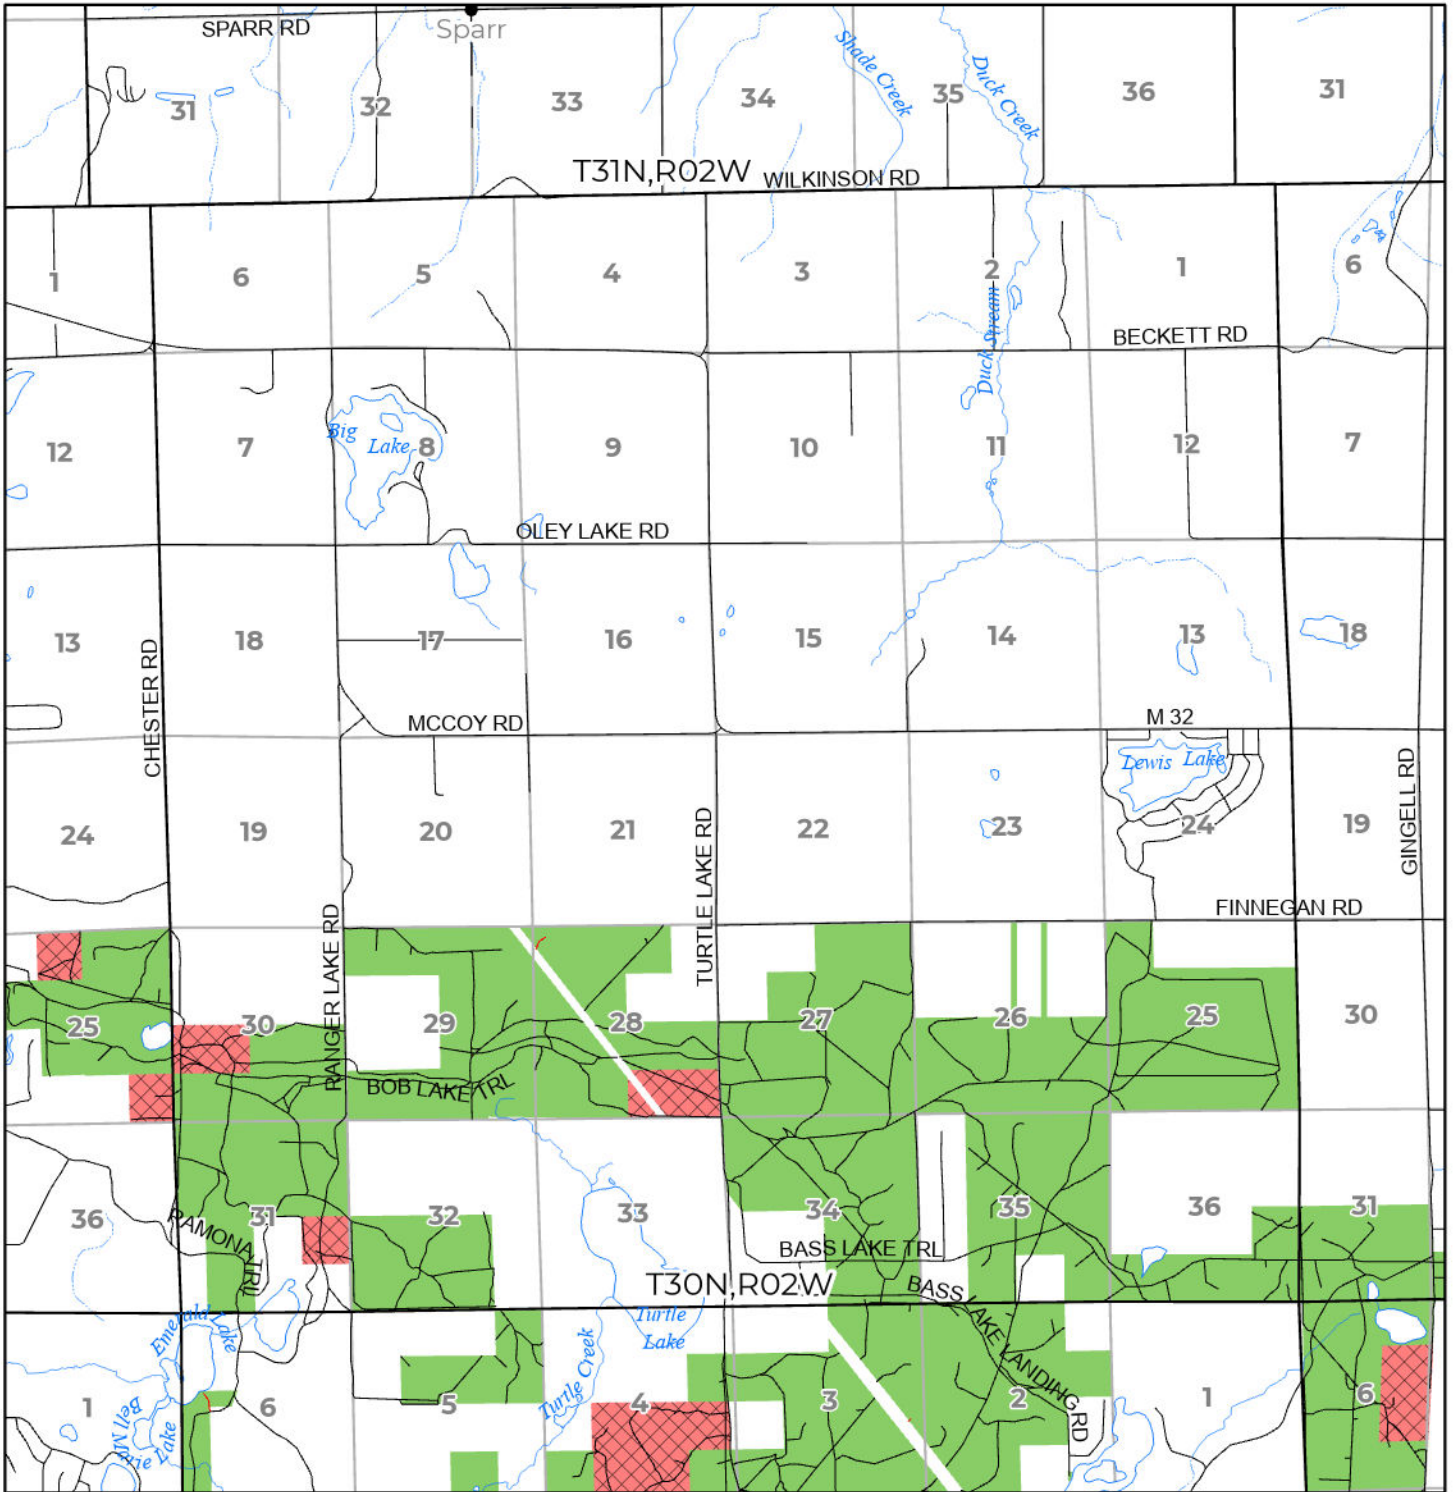

2024 FUELWOOD COLLECTION
 OTSEGO COUNTY
T30N,R02W

- Open (Recently Closed Timber Sale)
- Open
- Open (Military Restrictions – Possible closure from May to September)
- Closed