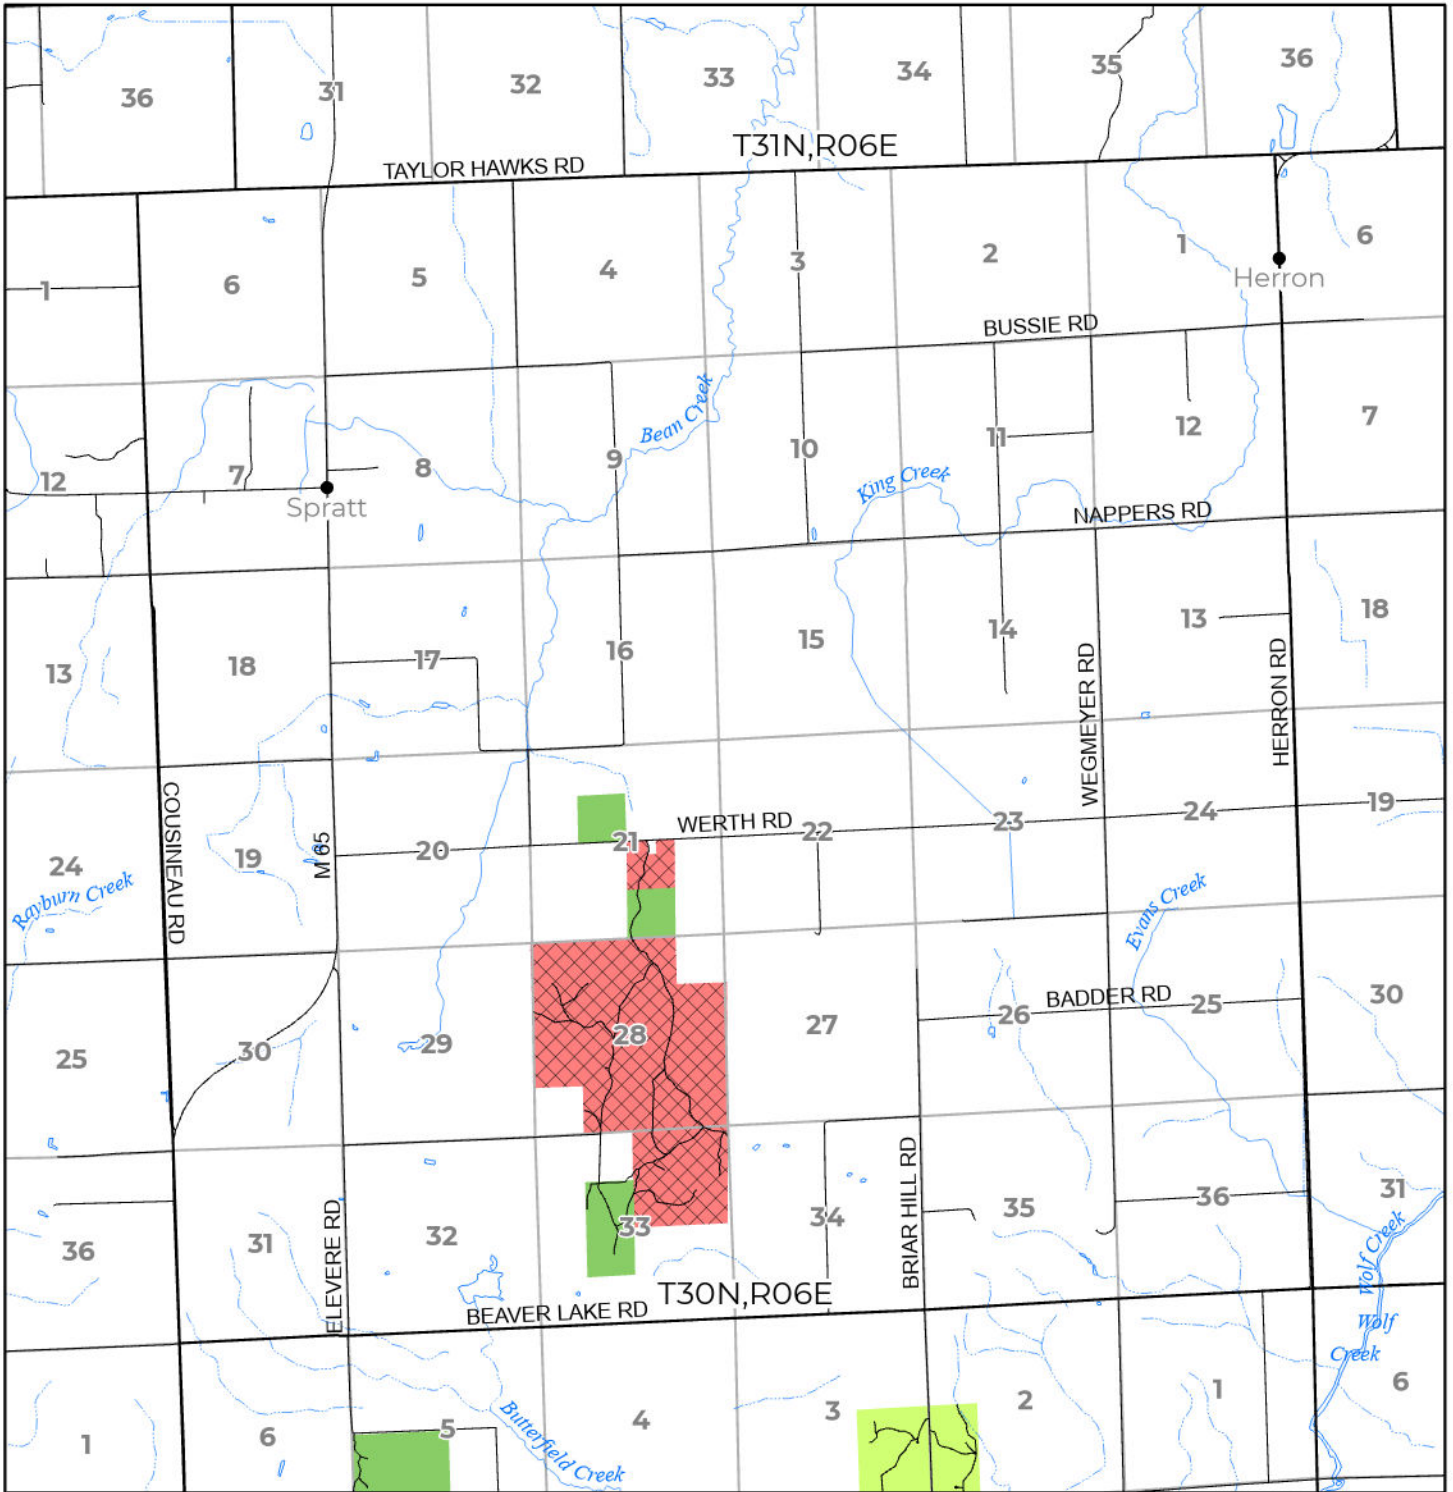

2024 FUELWOOD COLLECTION
ALPENA COUNTY
T30N,R06E

- Open (Recently Closed Timber Sale)
- Open
- Open (Military Restrictions – Possible closure from May to September)
- Closed