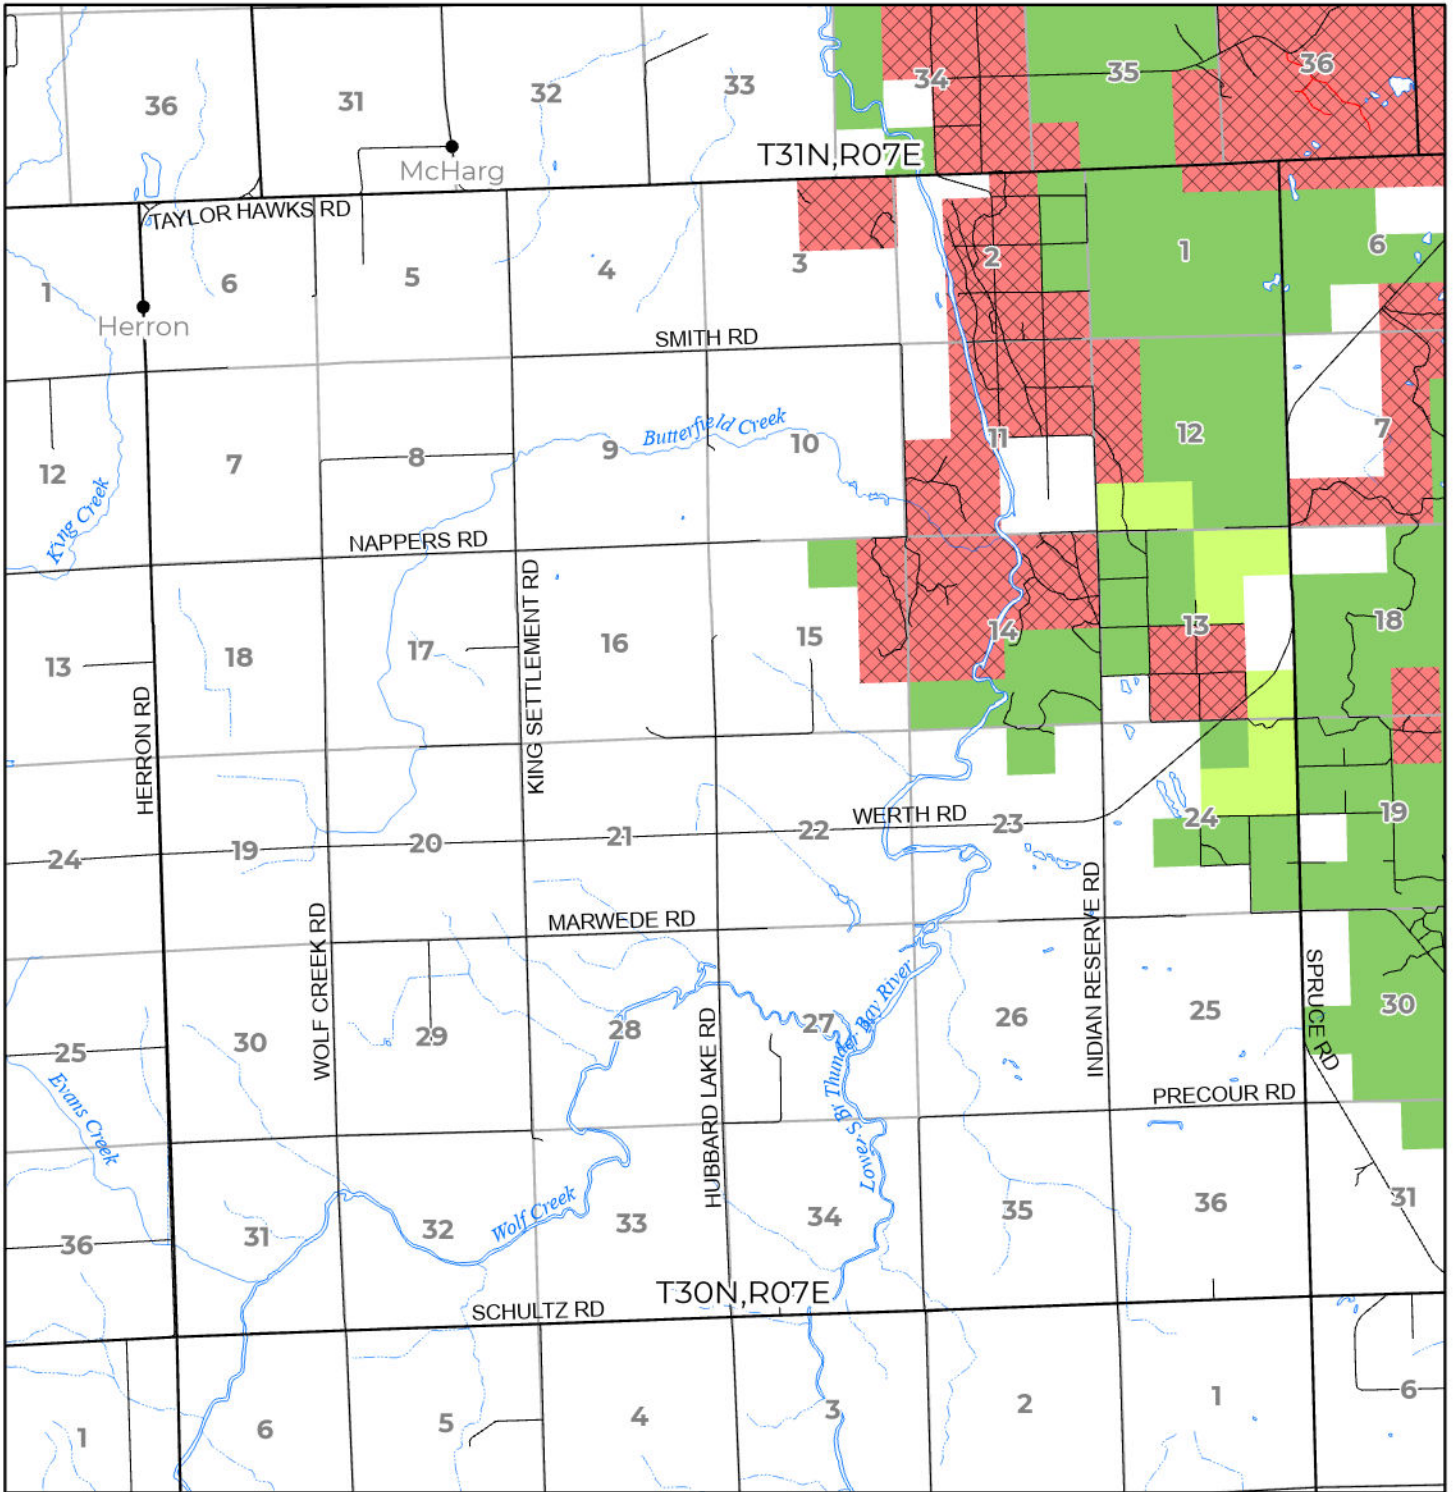

2024 FUELWOOD COLLECTION
ALPENA COUNTY
T30N,R07E

- Open (Recently Closed Timber Sale)
- Open
- Open (Military Restrictions - Possible closure from May to September)
- Closed