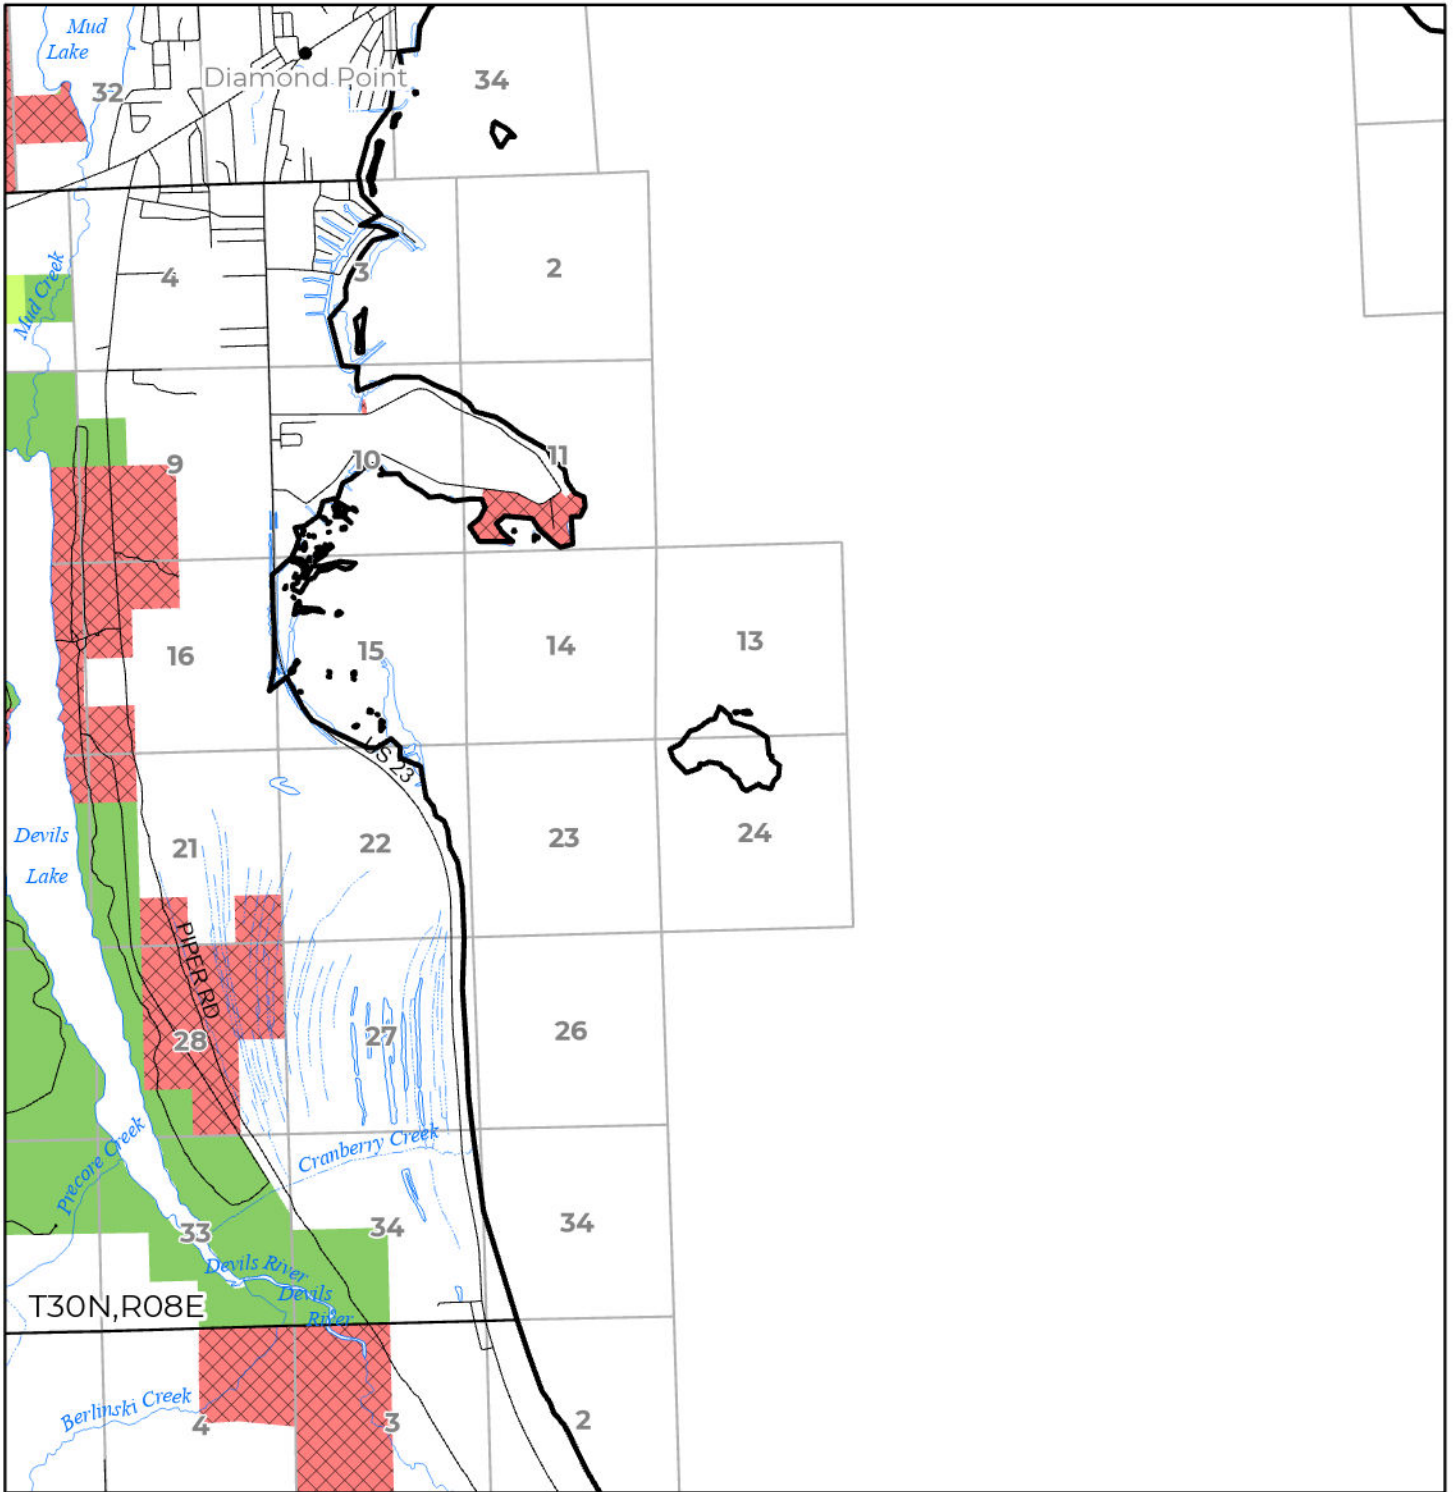

2024 FUELWOOD COLLECTION
ALPENA COUNTY
T30N,R08E

- Open (Recently Closed Timber Sale)
- Open
- Open (Military Restrictions – Possible closure from May to September)
- Closed