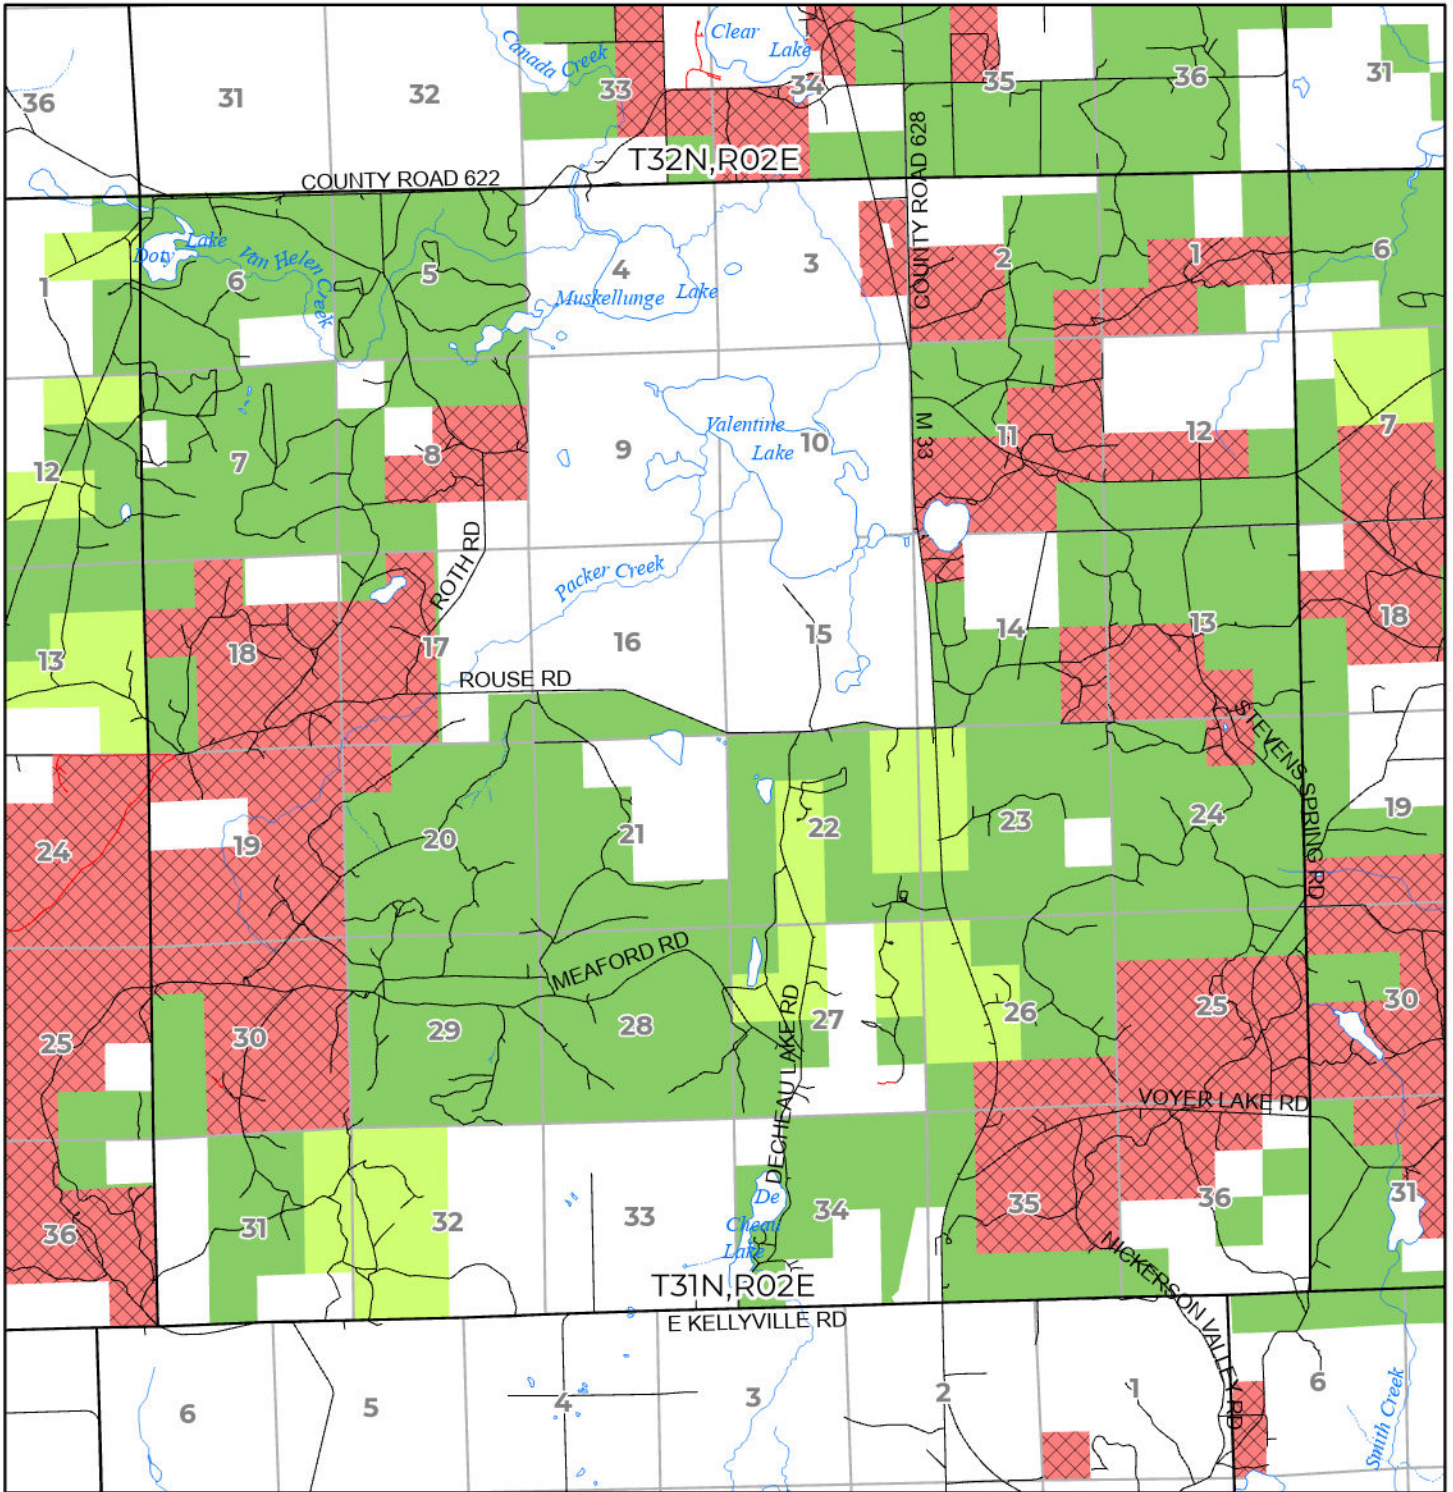

2024 FUELWOOD COLLECTION  
 MONTMORENCY COUNTY  
**T31N,R02E**

- Open (Recently Closed Timber Sale)
- Open
- Open (Military Restrictions - Possible closure from May to September)
- Closed