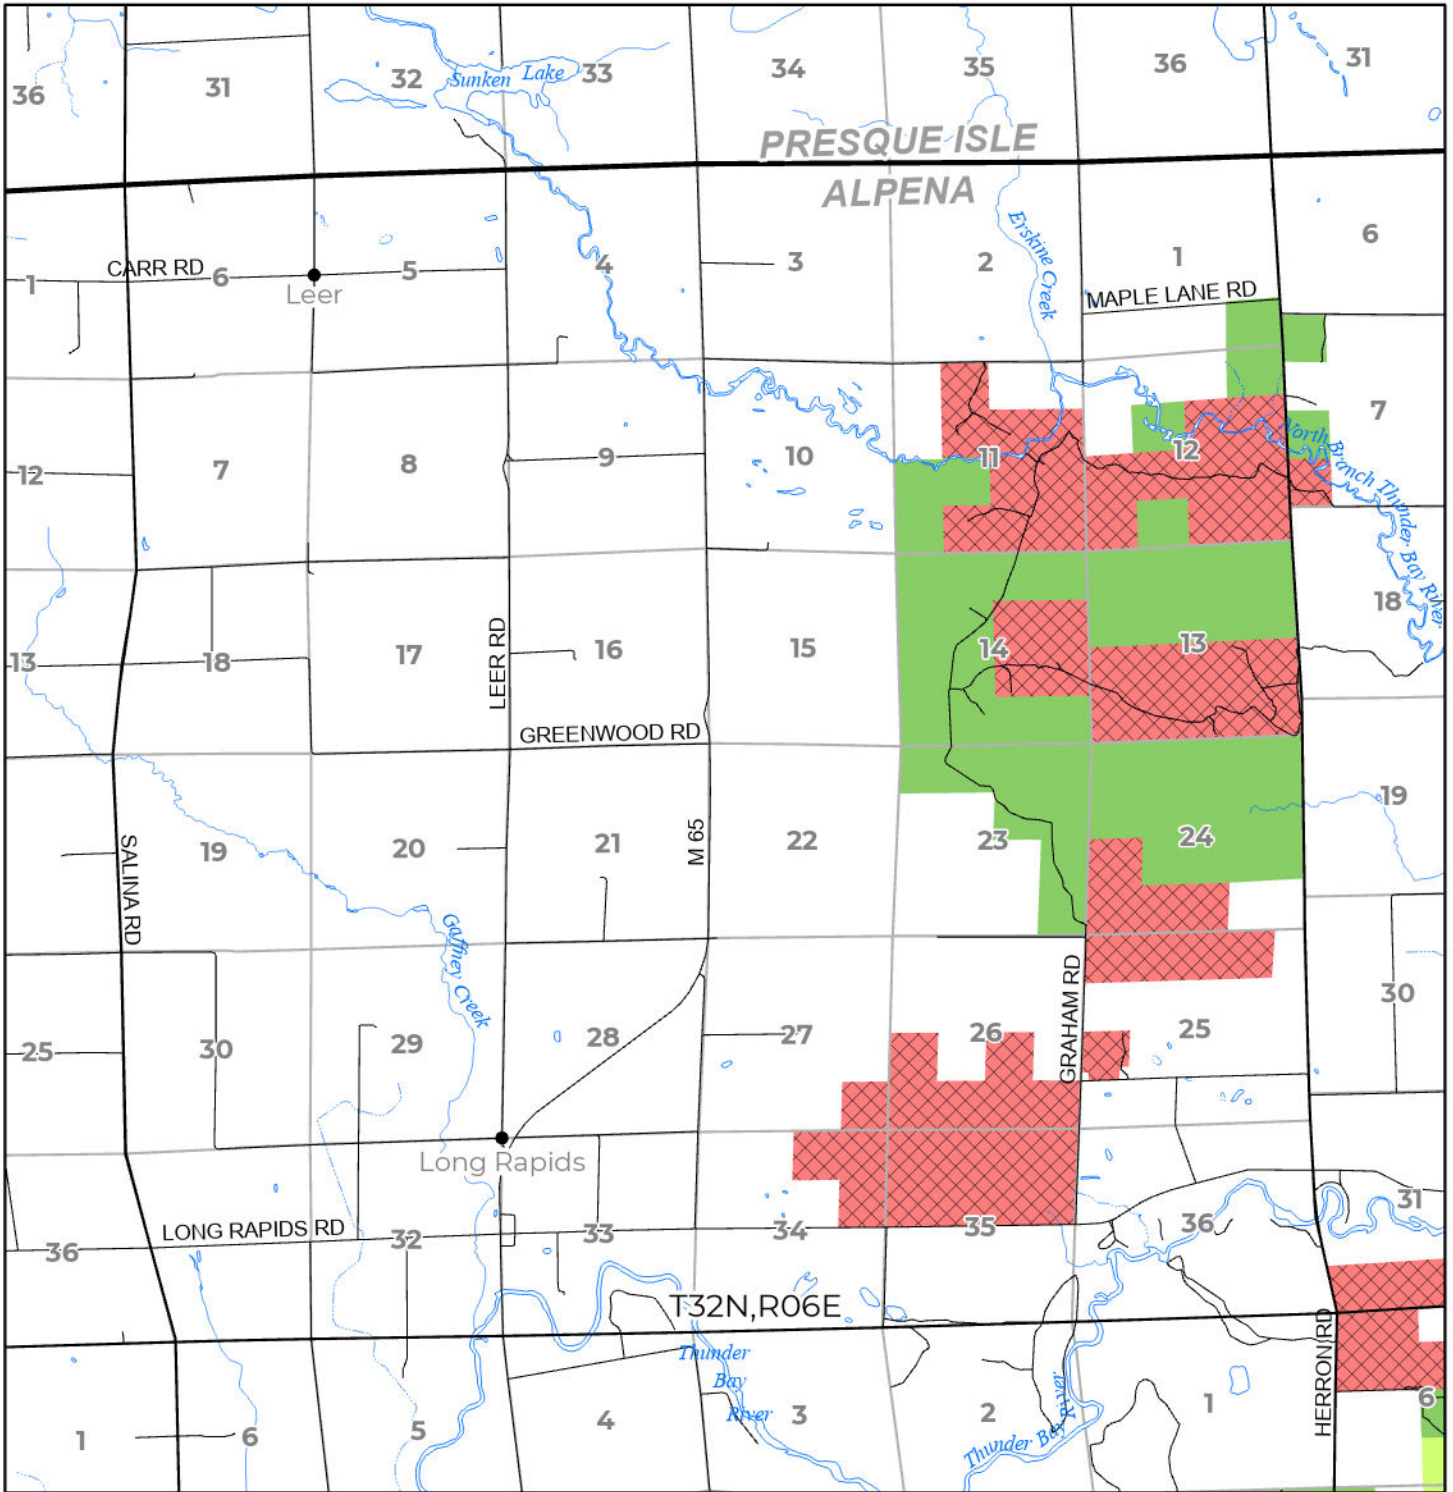

2024 FUELWOOD COLLECTION
ALPENA COUNTY
T32N,R06E

- Open (Recently Closed Timber Sale)
- Open
- Open (Military Restrictions – Possible closure from May to September)
- Closed