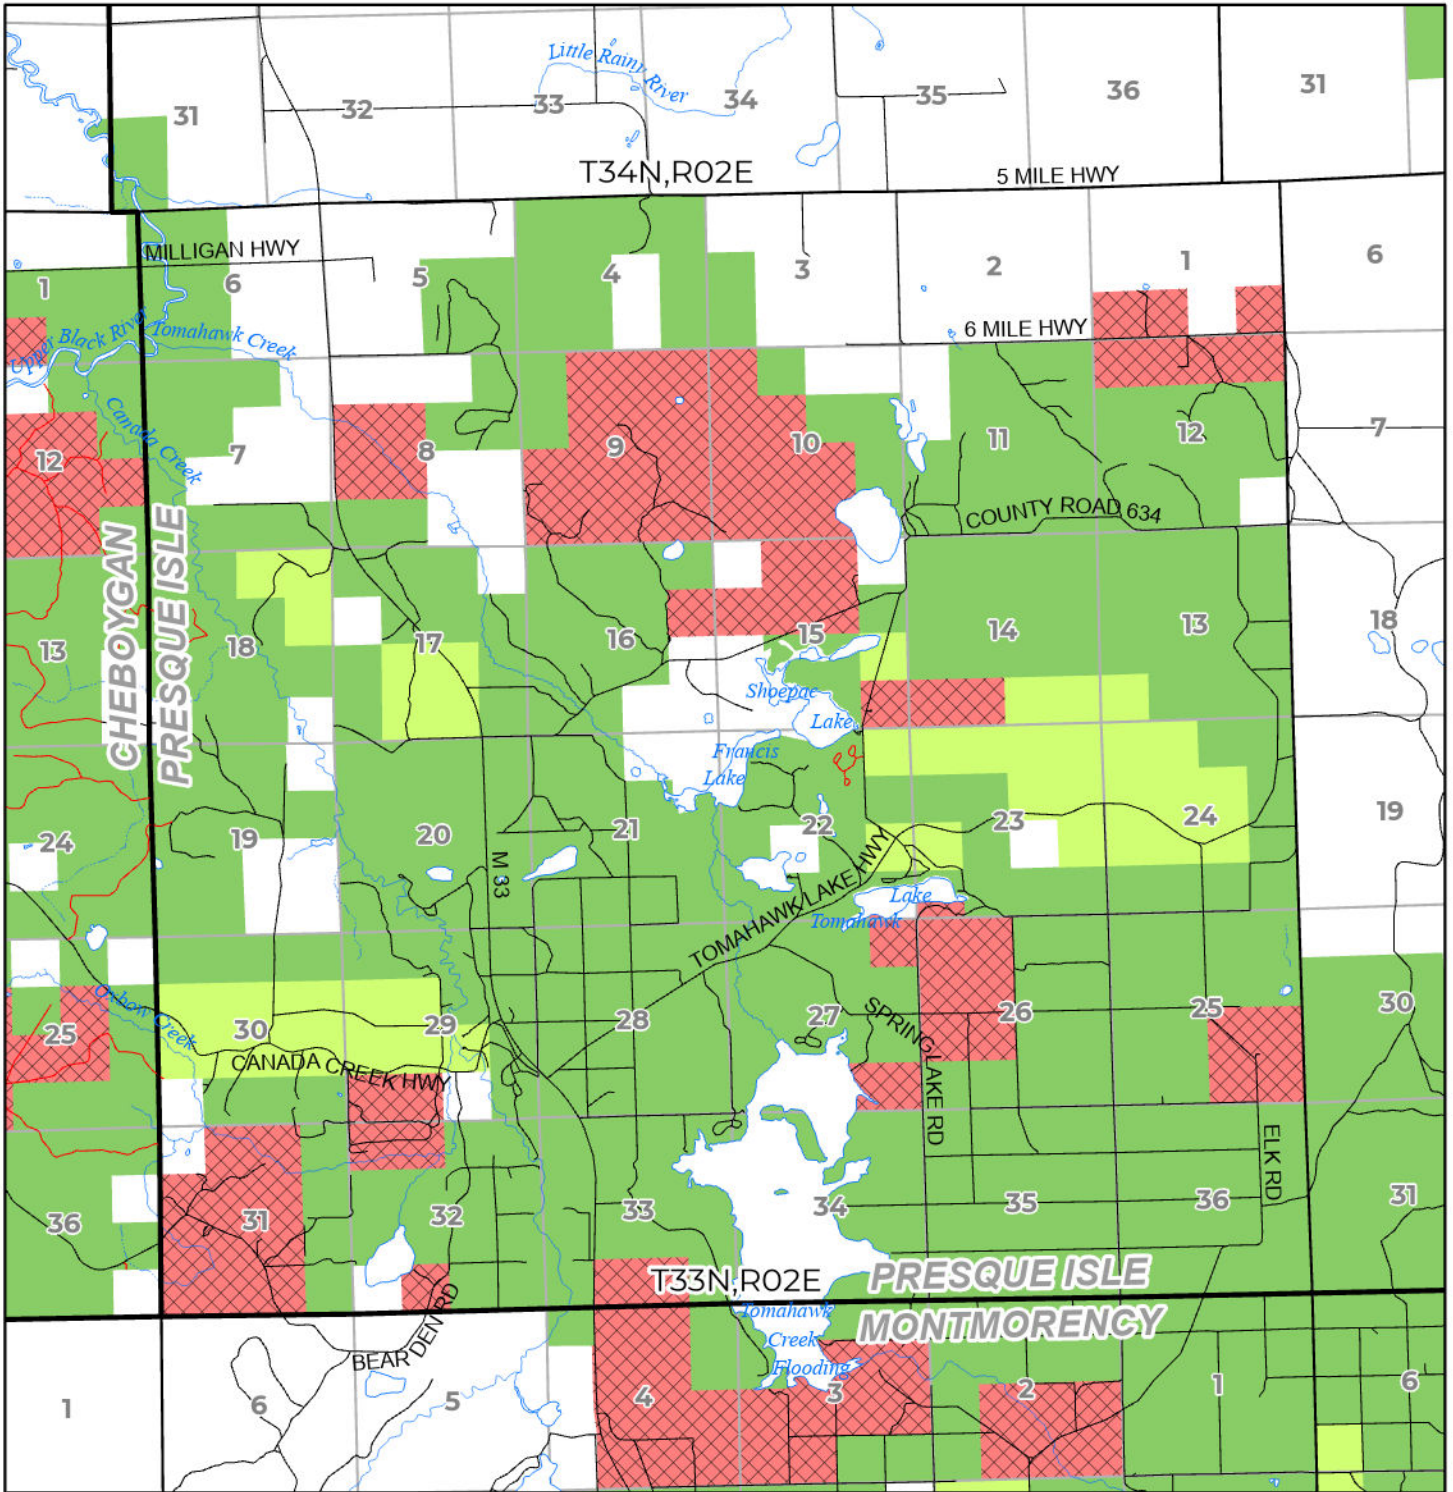

2024 FUELWOOD COLLECTION
 PRESQUE ISLE COUNTY
T33N,R02E

- Open (Recently Closed Timber Sale)
- Open
- Open (Military Restrictions - Possible closure from May to September)
- Closed

N

 Miles

 Effective: April 1, 2024