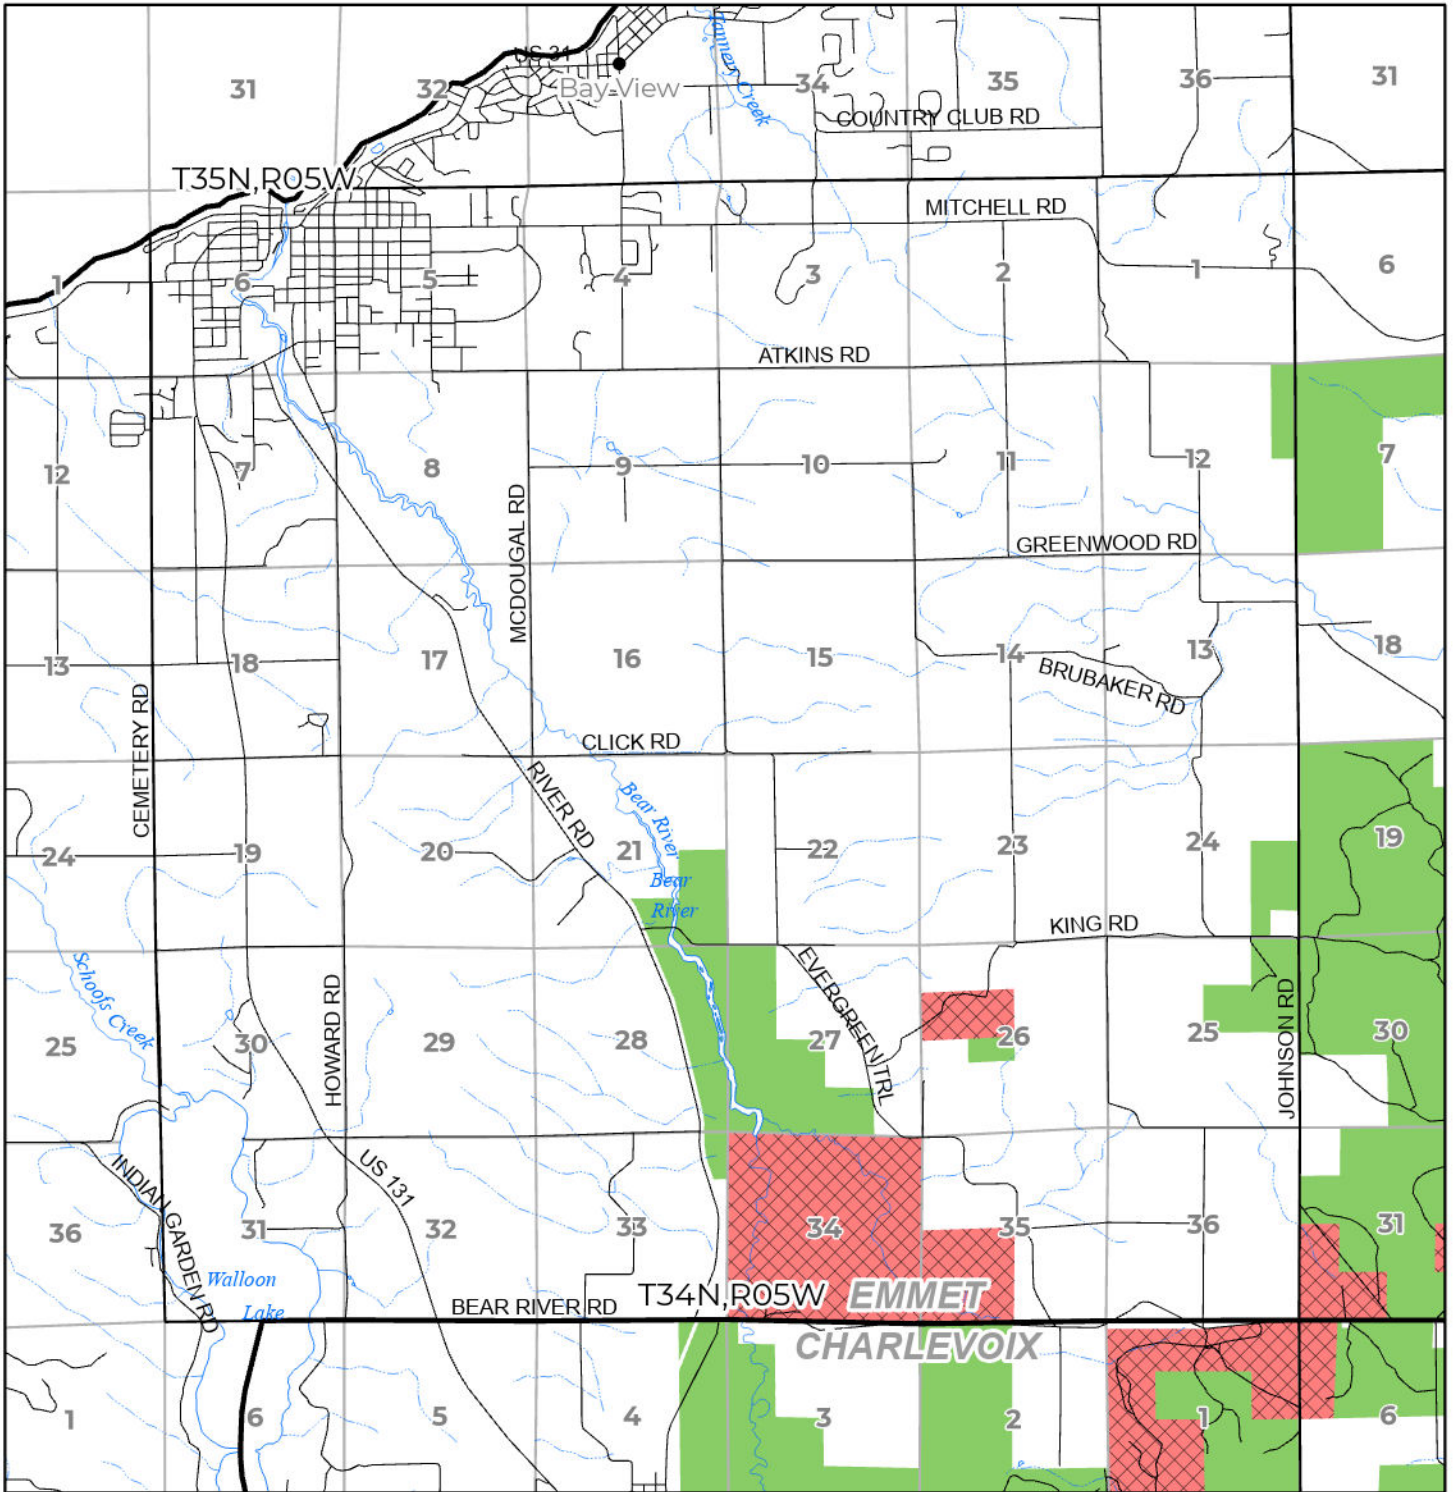

2024 FUELWOOD COLLECTION  
 EMMET COUNTY  
**T34N,R05W**

- Open (Recently Closed Timber Sale)
- Open
- Open (Military Restrictions - Possible closure from May to September)
- Closed