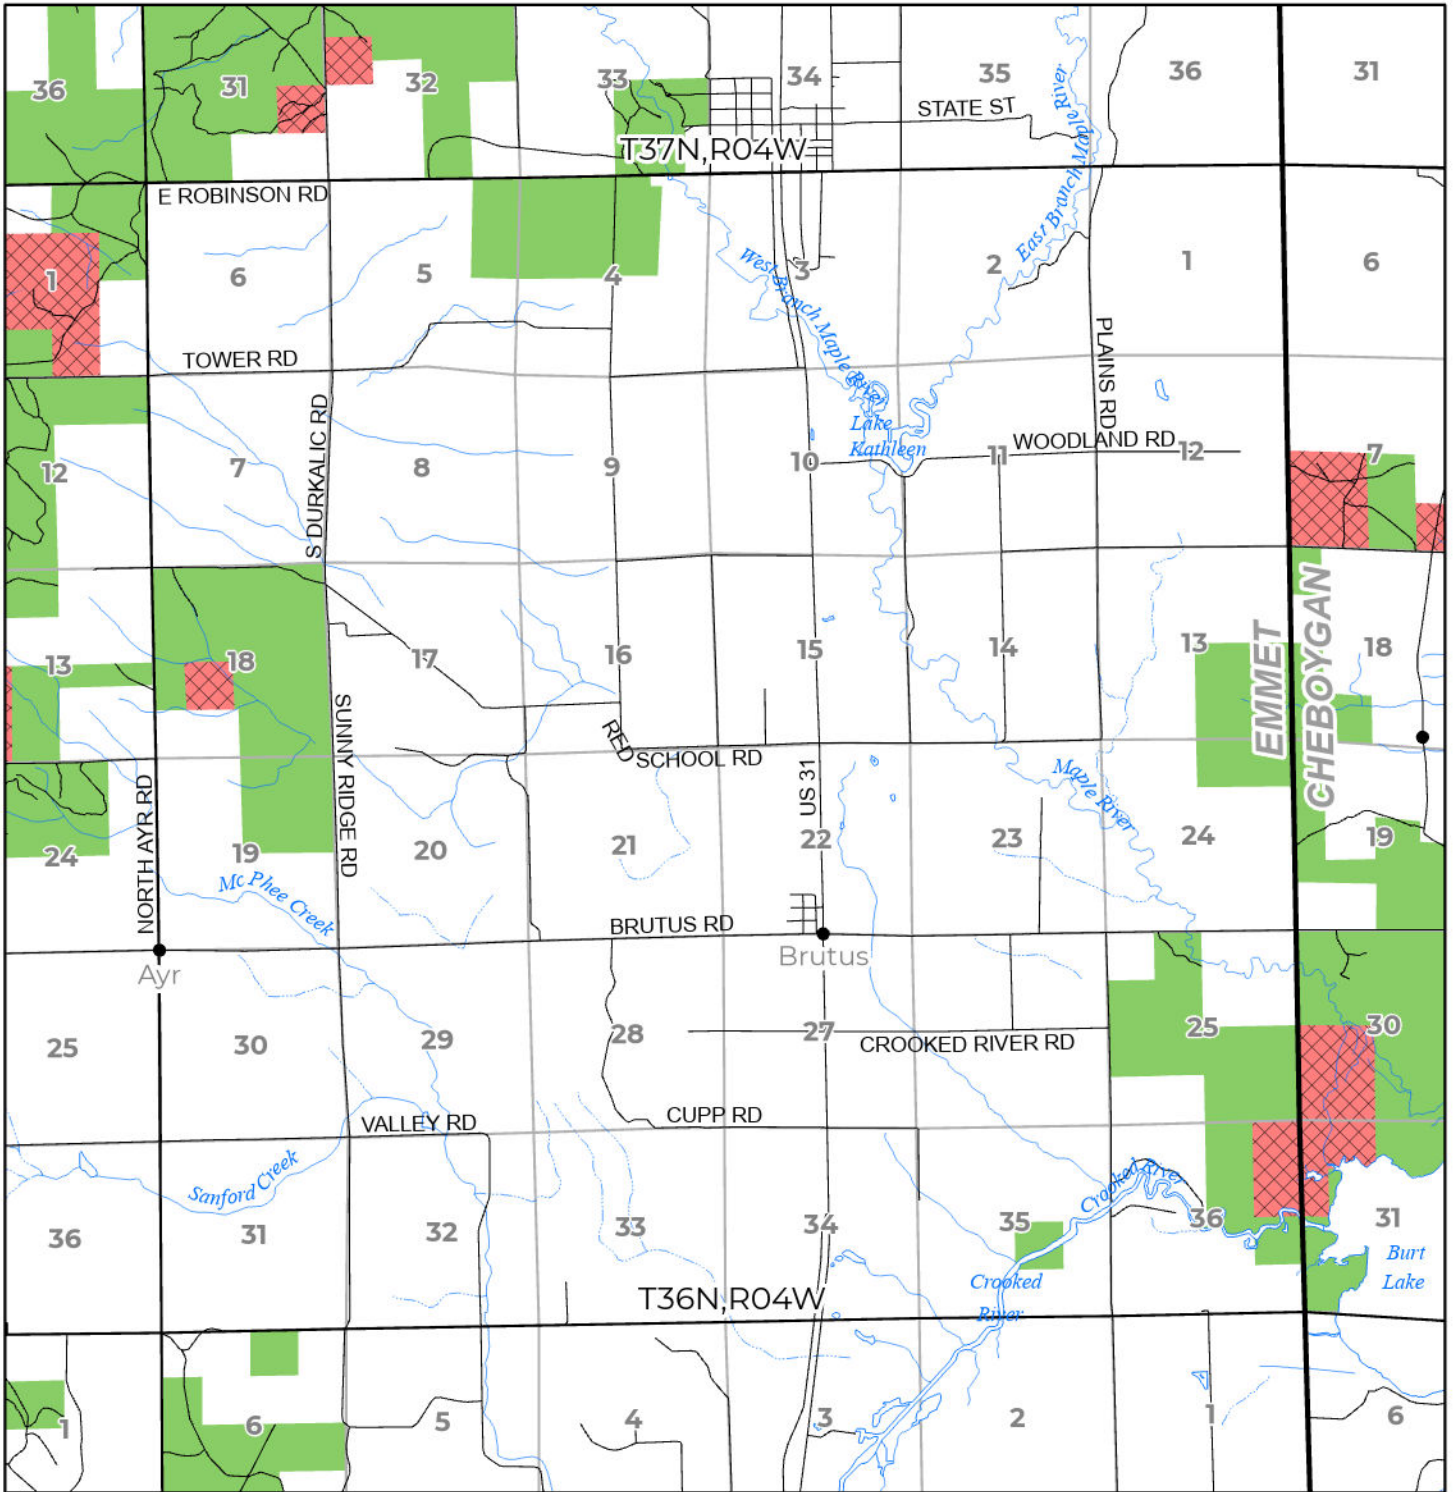

2024 FUELWOOD COLLECTION
 EMMET COUNTY
T36N,R04W

- Open (Recently Closed Timber Sale)
- Open
- Open (Military Restrictions - Possible closure from May to September)
- Closed