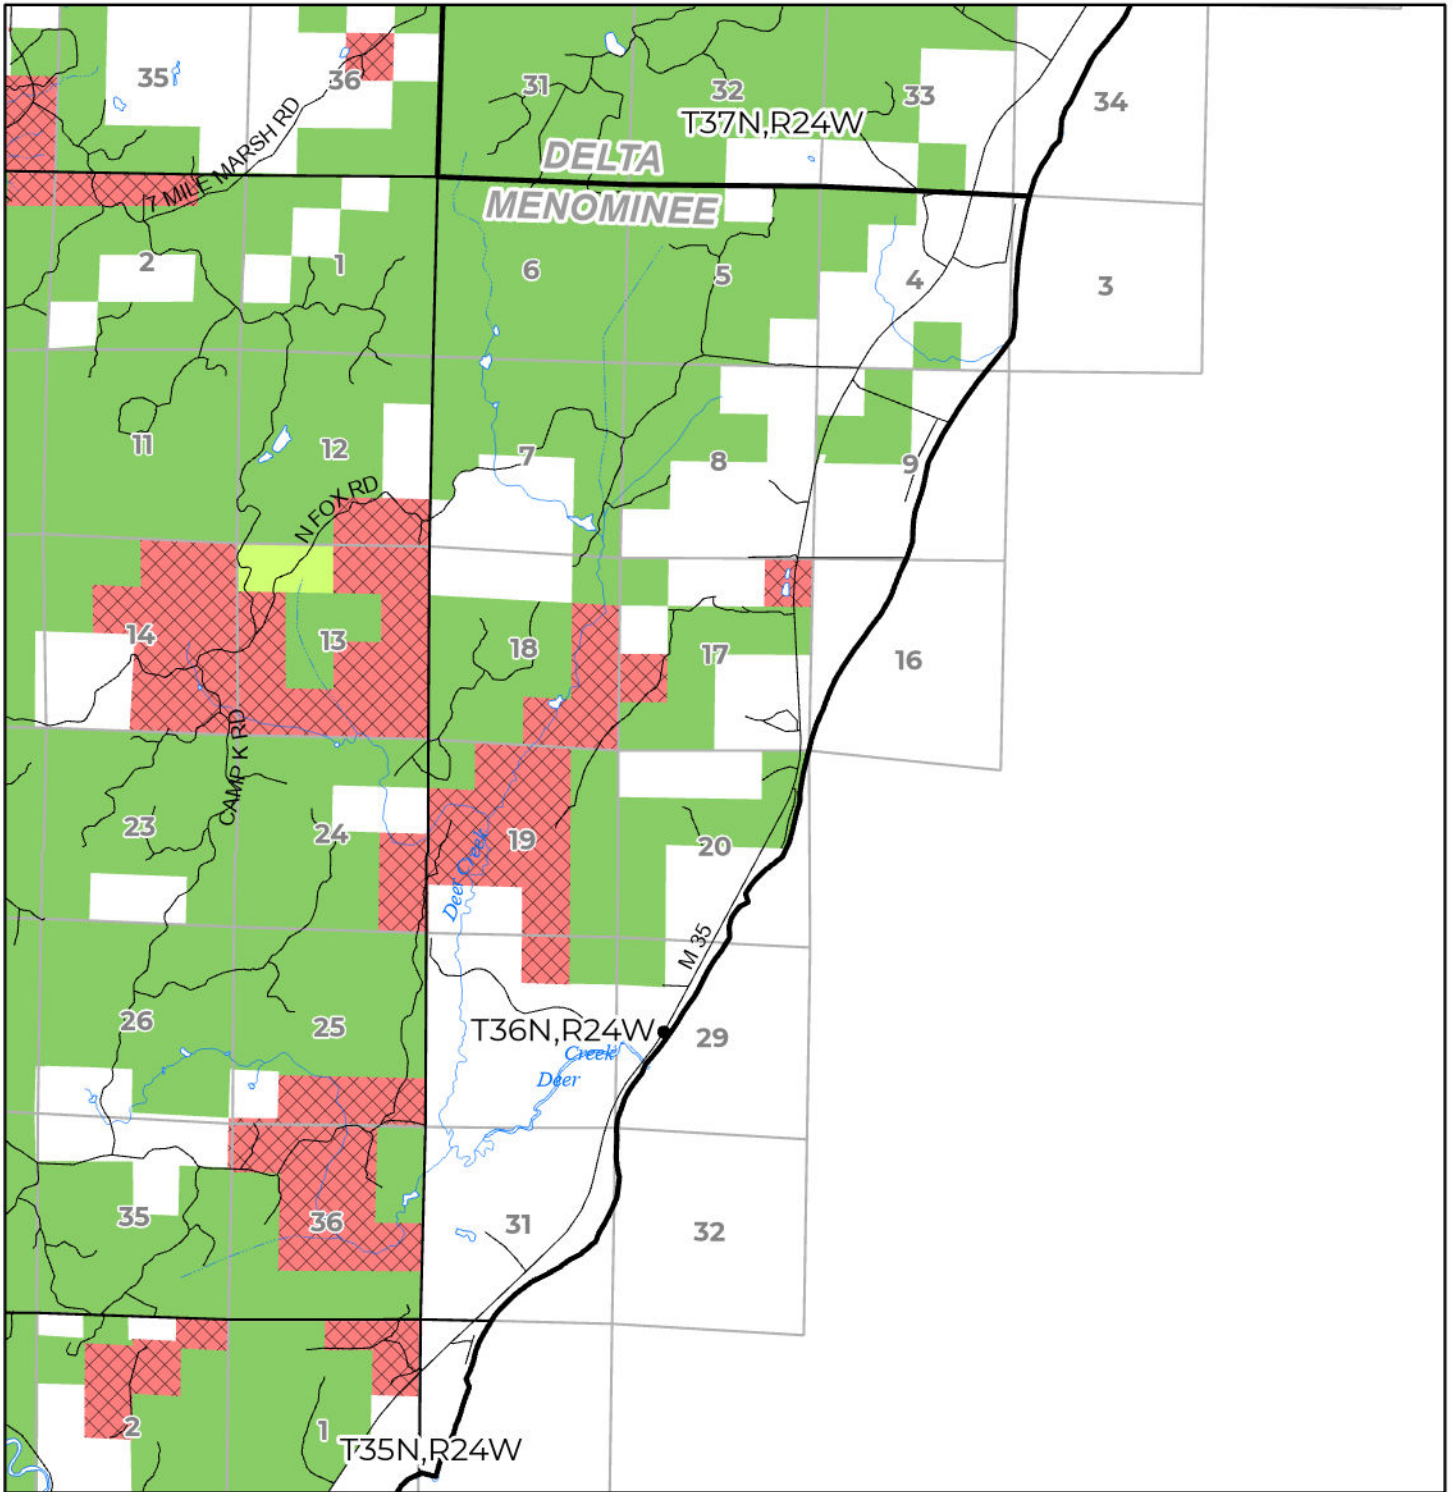

2024 FUELWOOD COLLECTION  
 MENOMINEE COUNTY  
**T36N,R24W**

- Open (Recently Closed Timber Sale)
- Open
- Open (Military Restrictions - Possible closure from May to September)
- Closed