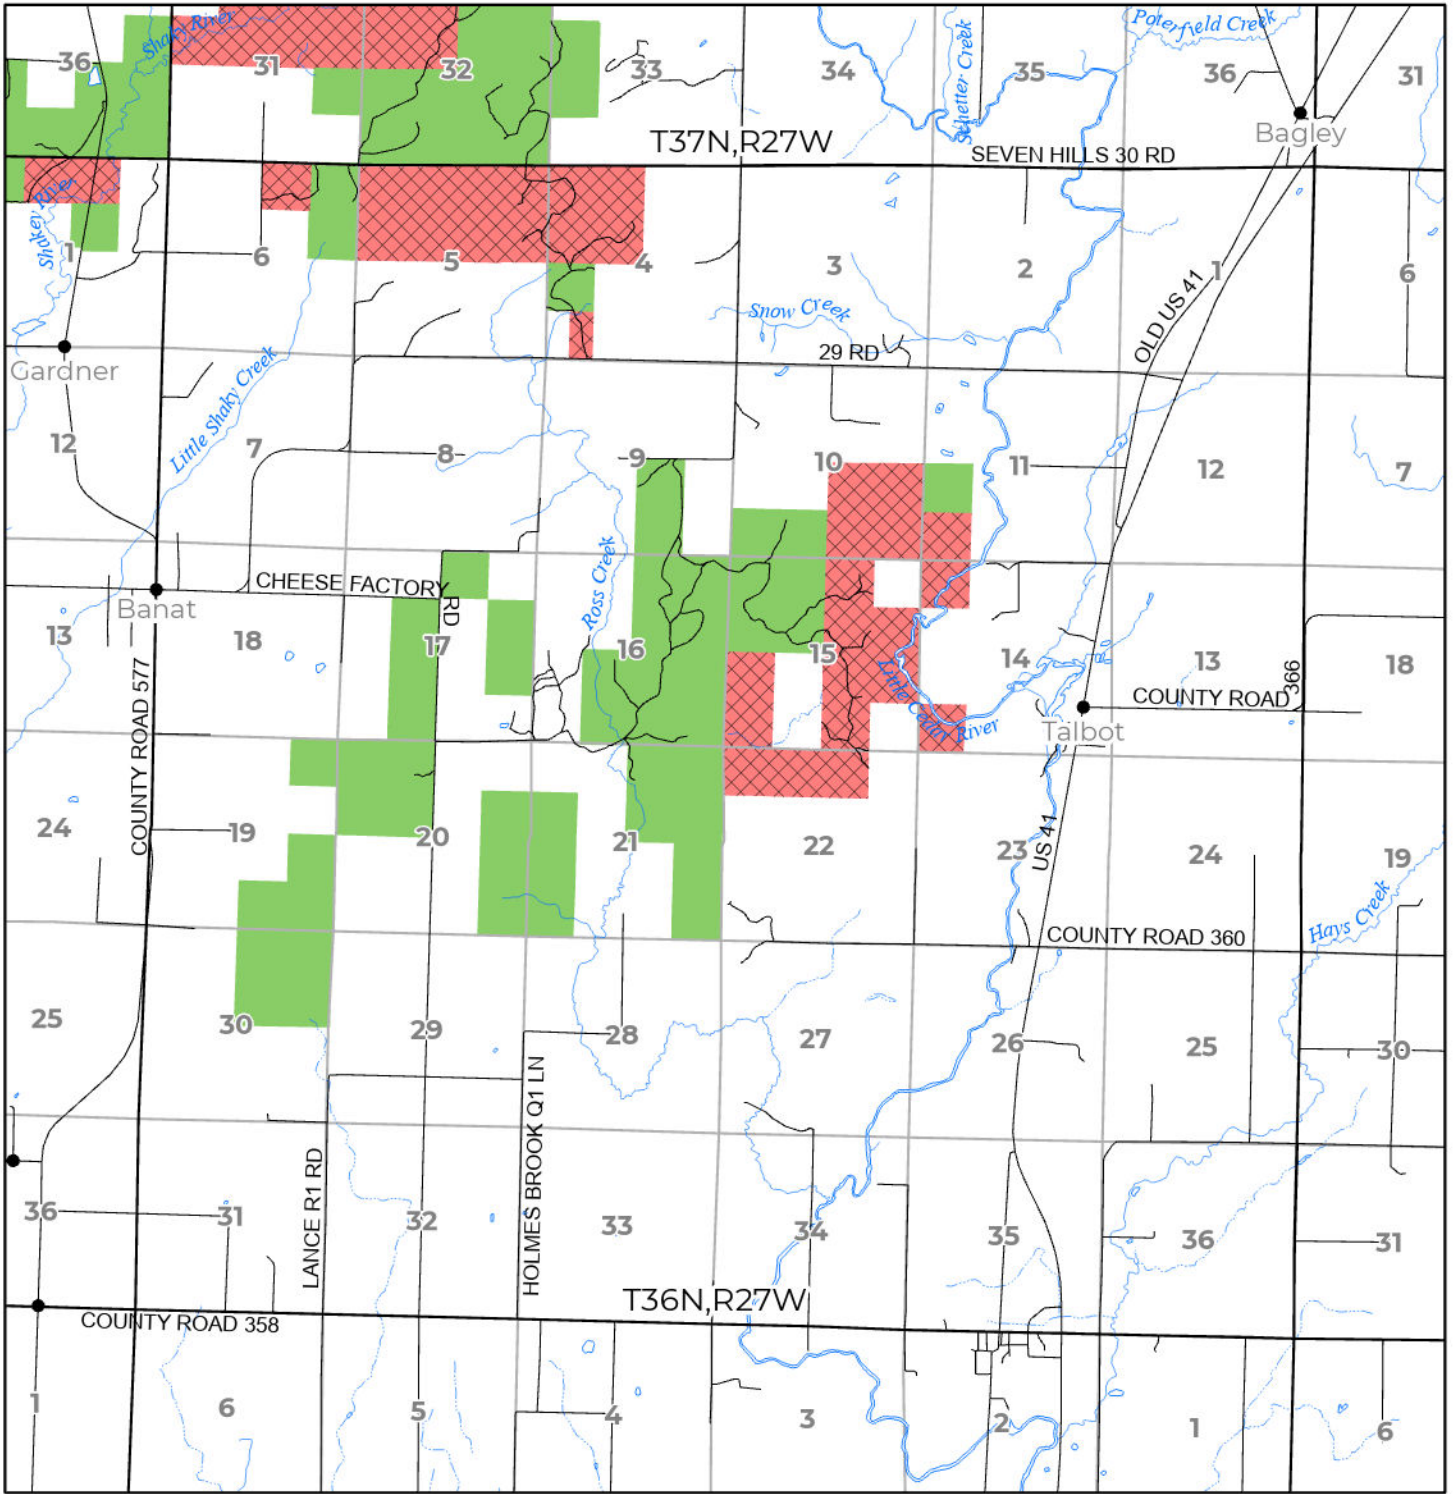

2024 FUELWOOD COLLECTION
 MENONIMEE COUNTY
T36N,R27W

- Open (Recently Closed Timber Sale)
- Open
- Open (Military Restrictions - Possible closure from May to September)
- Closed