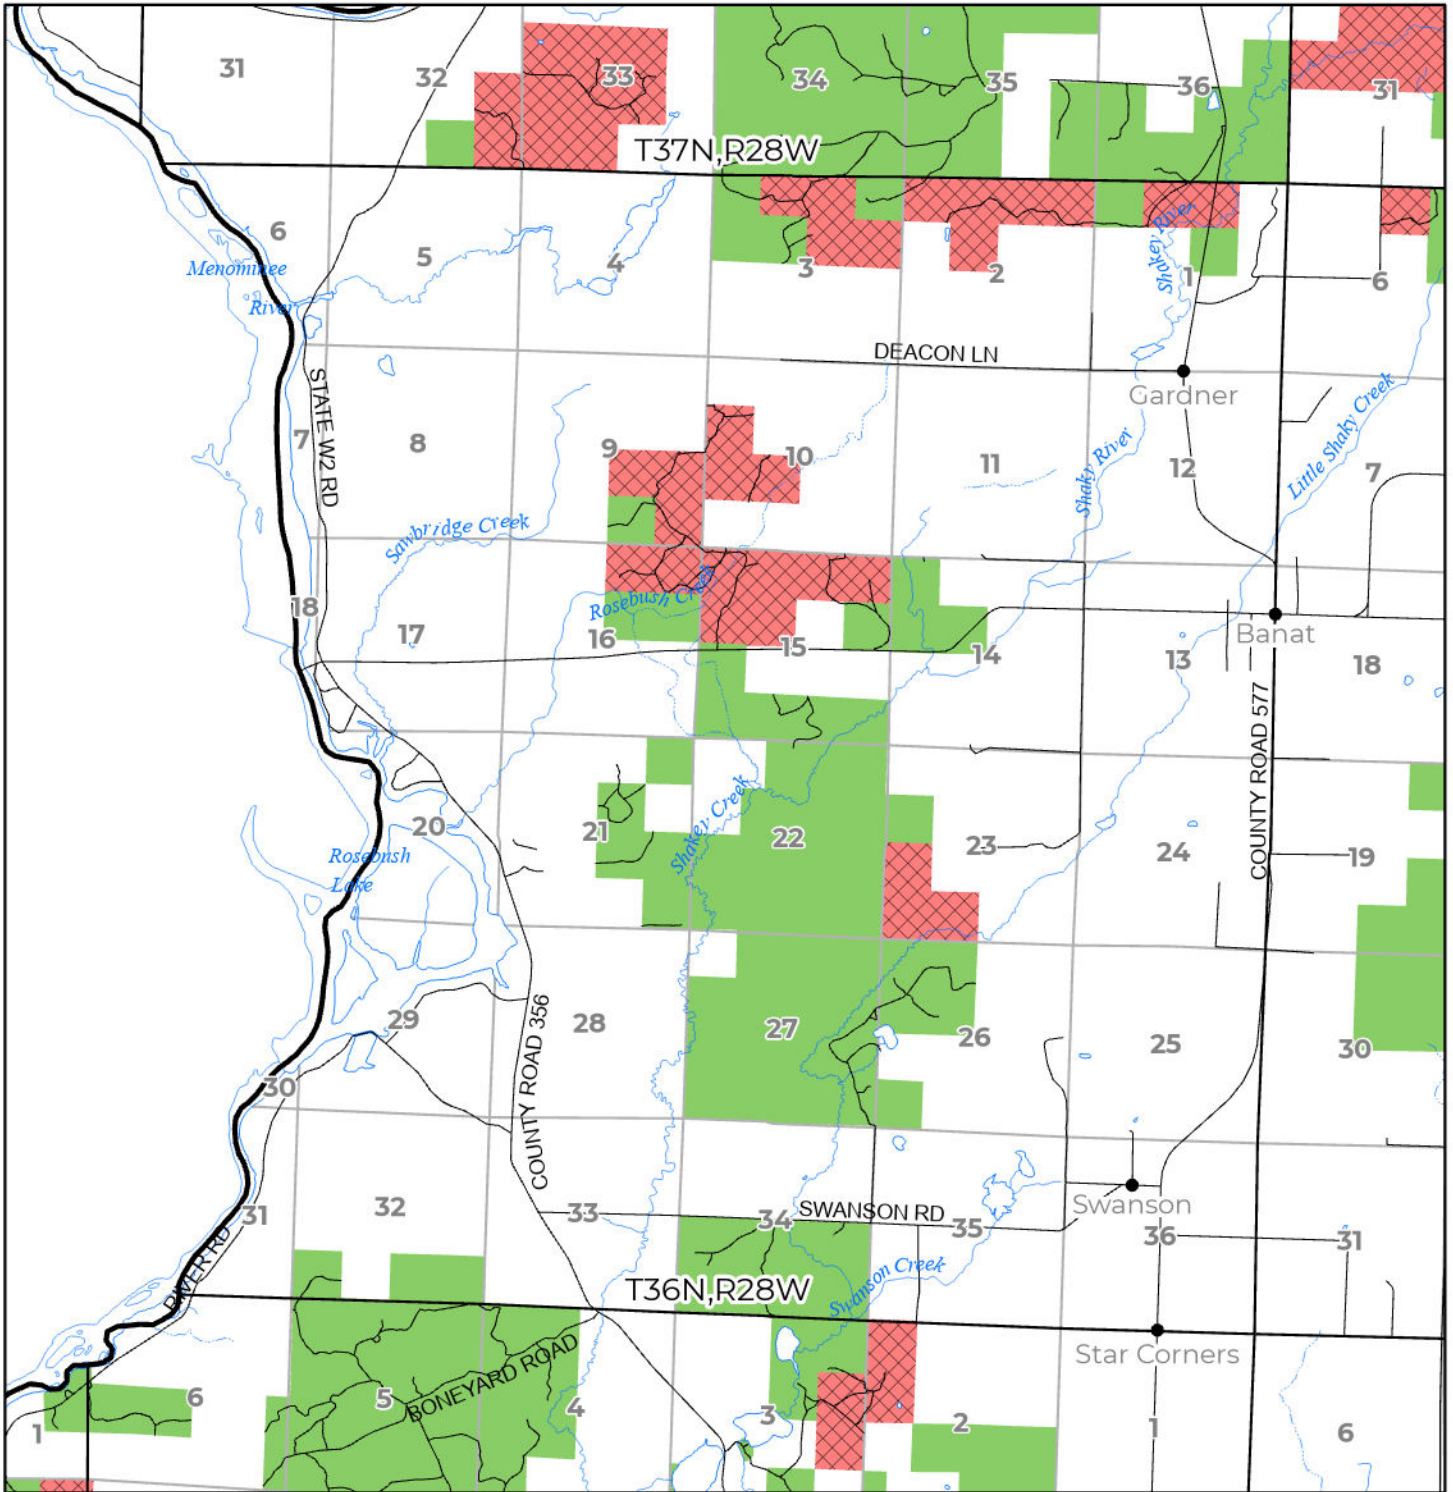

2024 FUELWOOD COLLECTION  
 MENONIMEE COUNTY  
**T36N,R28W**

- Open (Recently Closed Timber Sale)
- Open
- Open (Military Restrictions - Possible closure from May to September)
- Closed