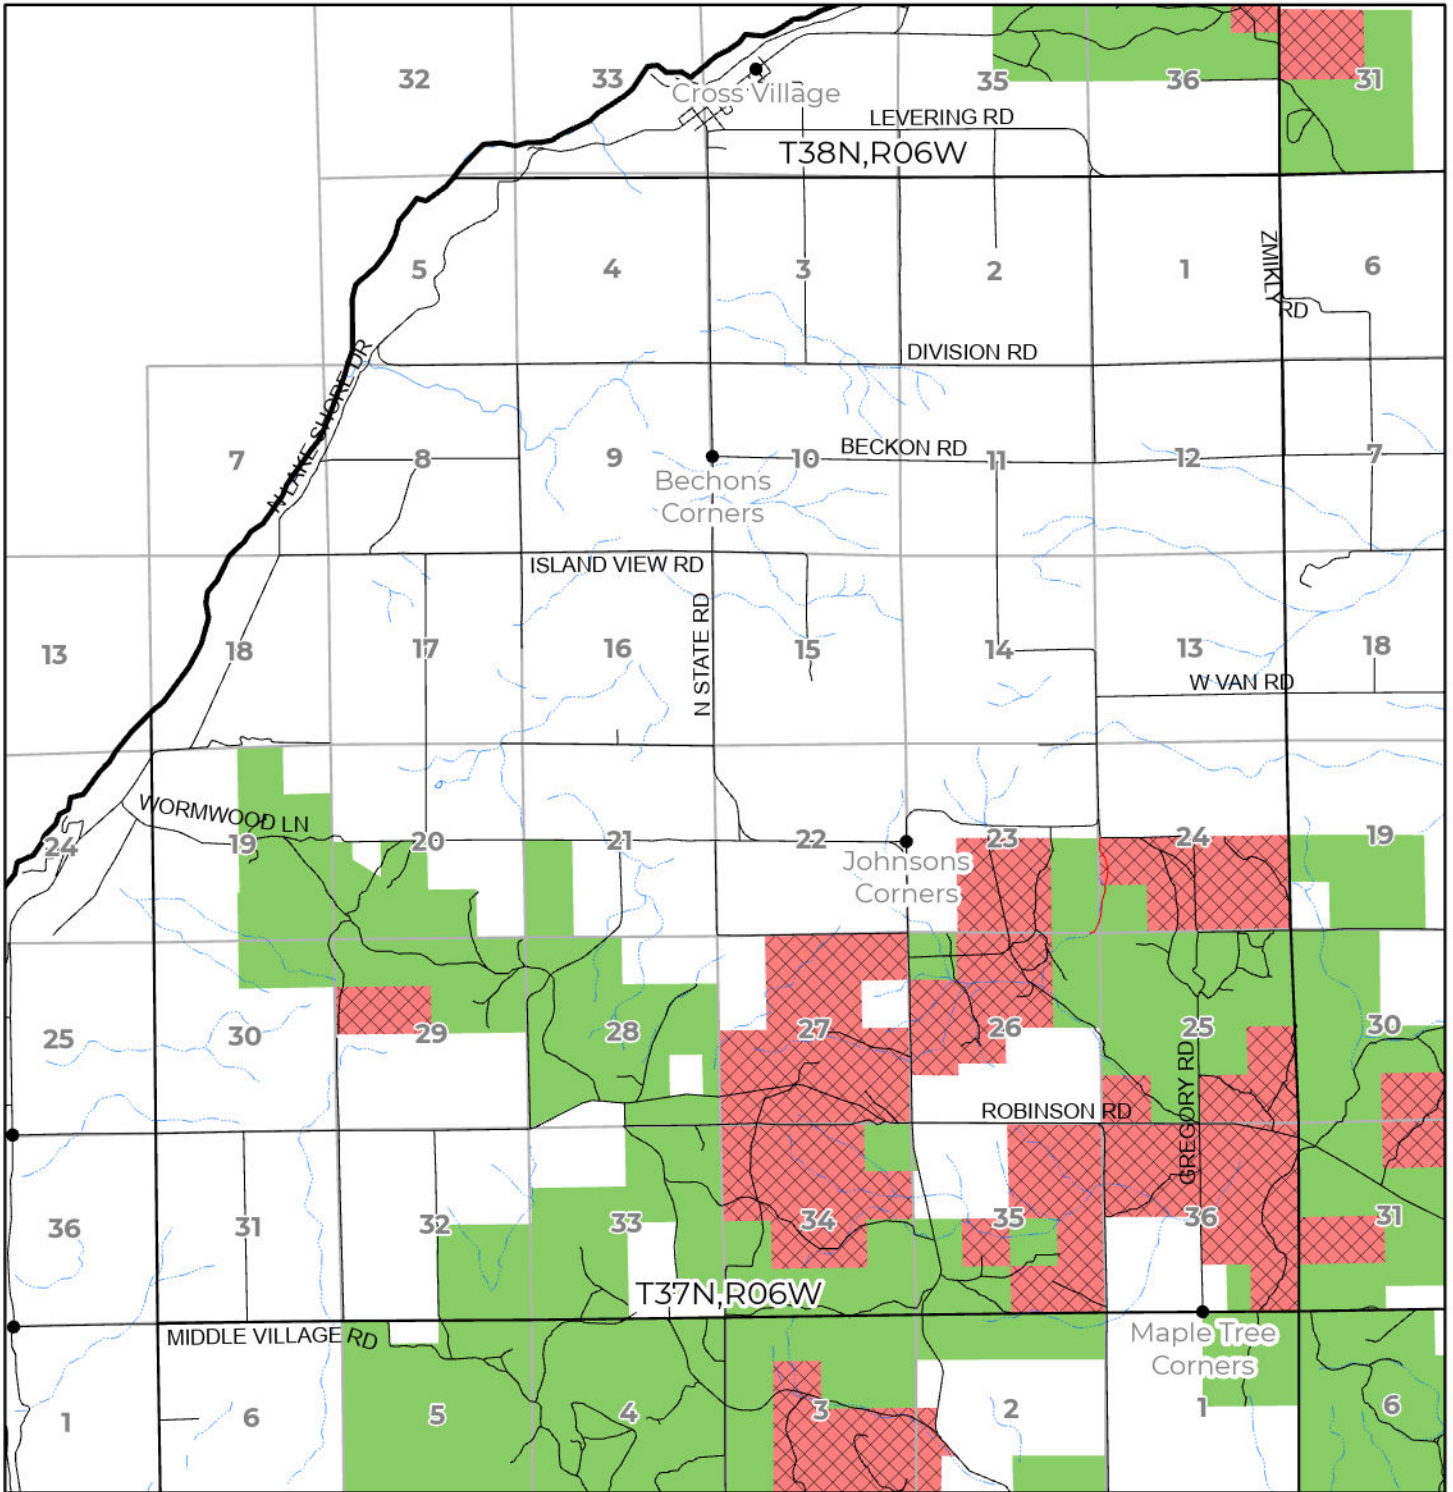

2024 FUELWOOD COLLECTION
EMMET COUNTY
T37N,R06W

- Open (Recently Closed Timber Sale)
- Open
- Open (Military Restrictions – Possible closure from May to September)
- Closed