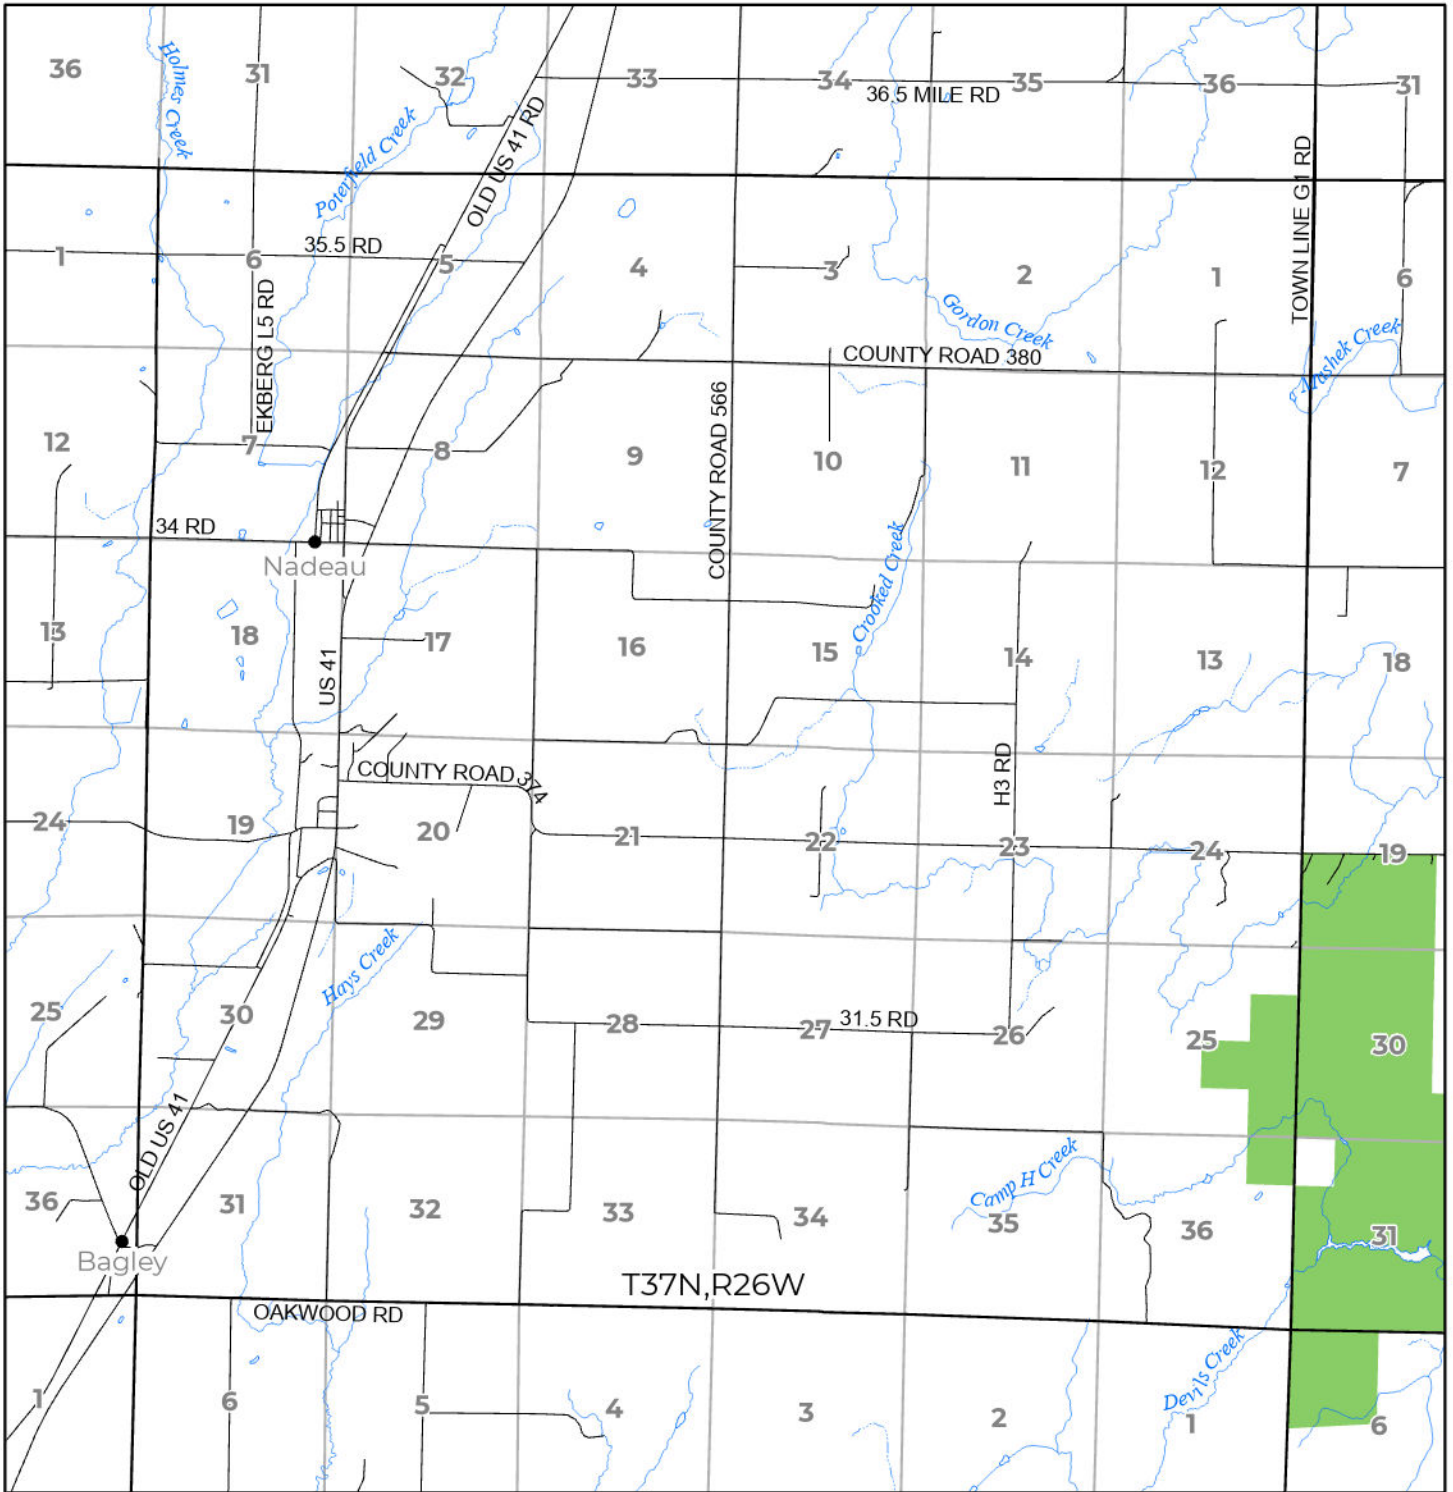

2024 FUELWOOD COLLECTION
 MENONIMEE COUNTY
T37N,R26W

- Open (Recently Closed Timber Sale)
- Open
- Open (Military Restrictions – Possible closure from May to September)
- Closed