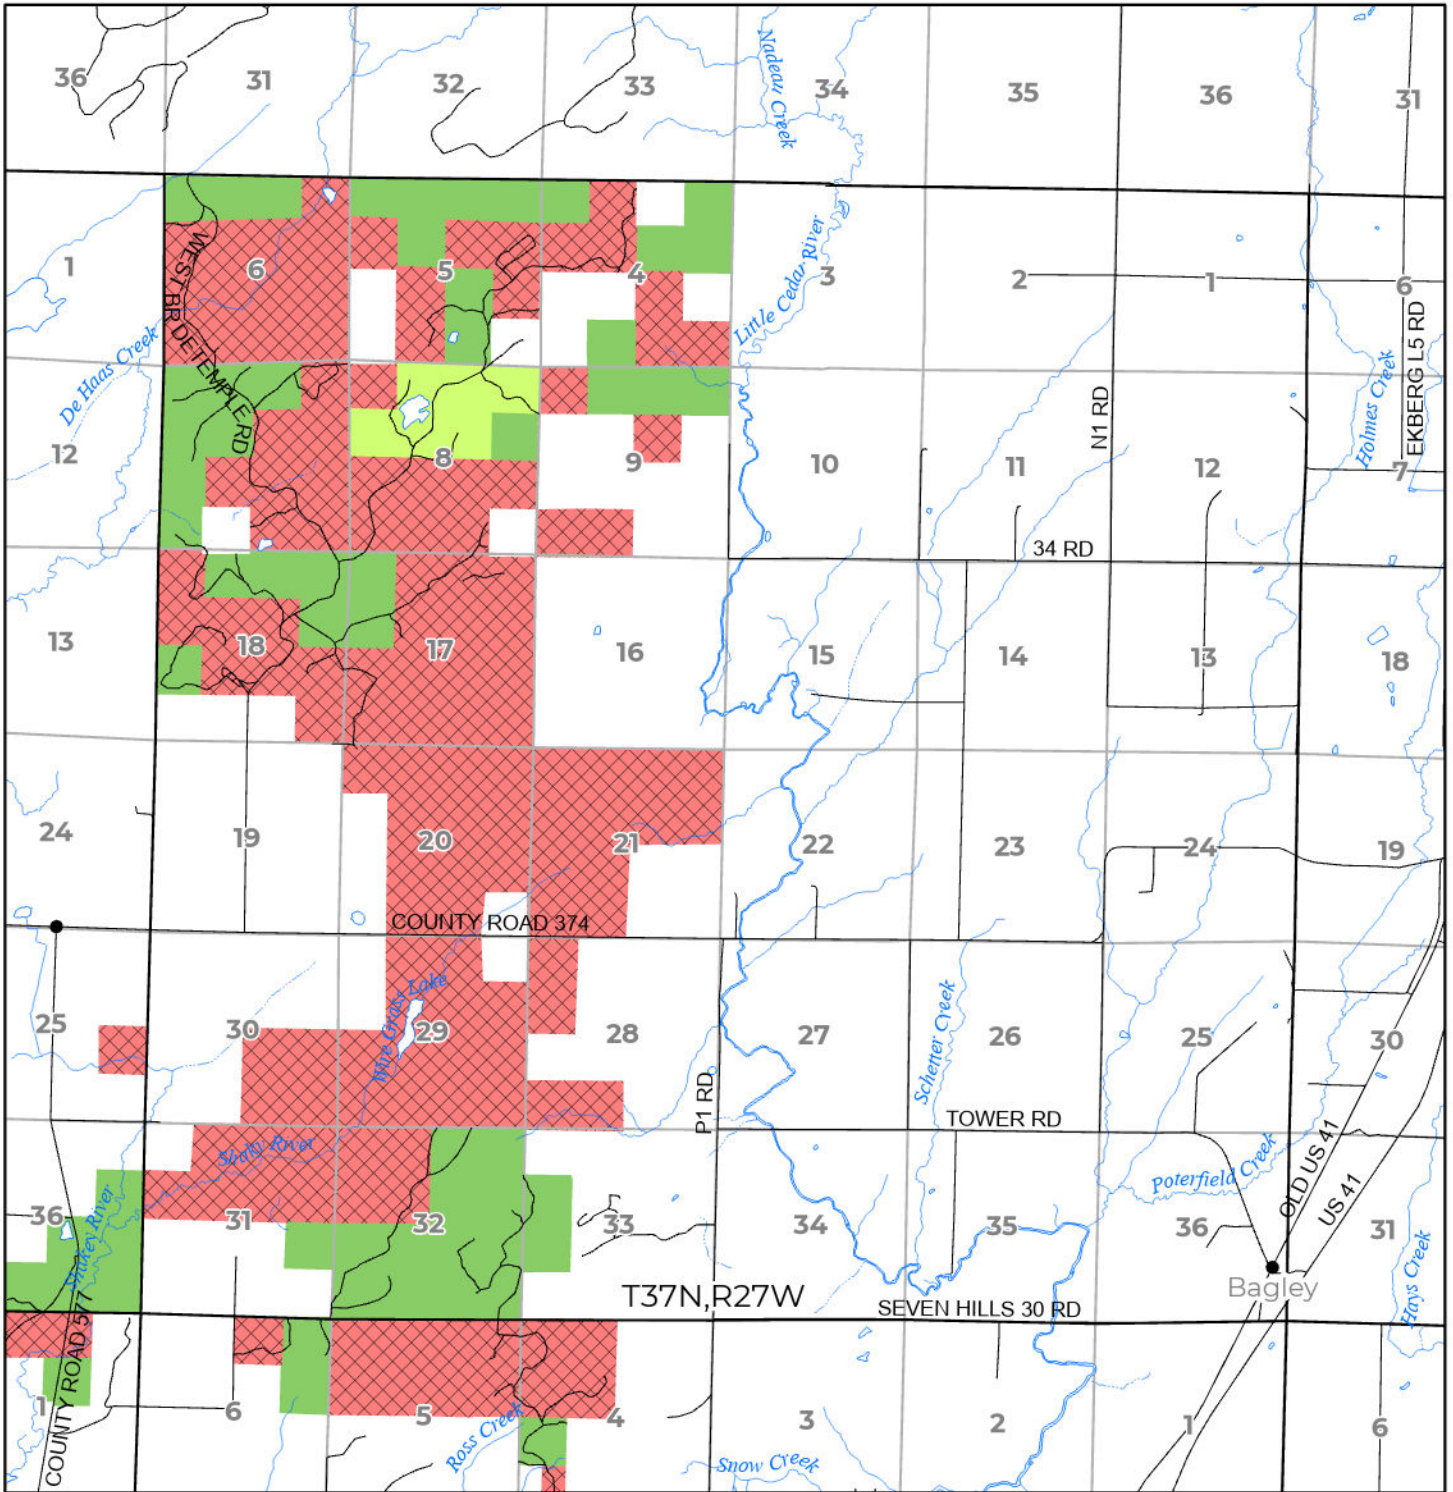

2024 FUELWOOD COLLECTION  
 MENONIMEE COUNTY  
**T37N,R27W**

- Open (Recently Closed Timber Sale)
- Open
- Open (Military Restrictions - Possible closure from May to September)
- Closed