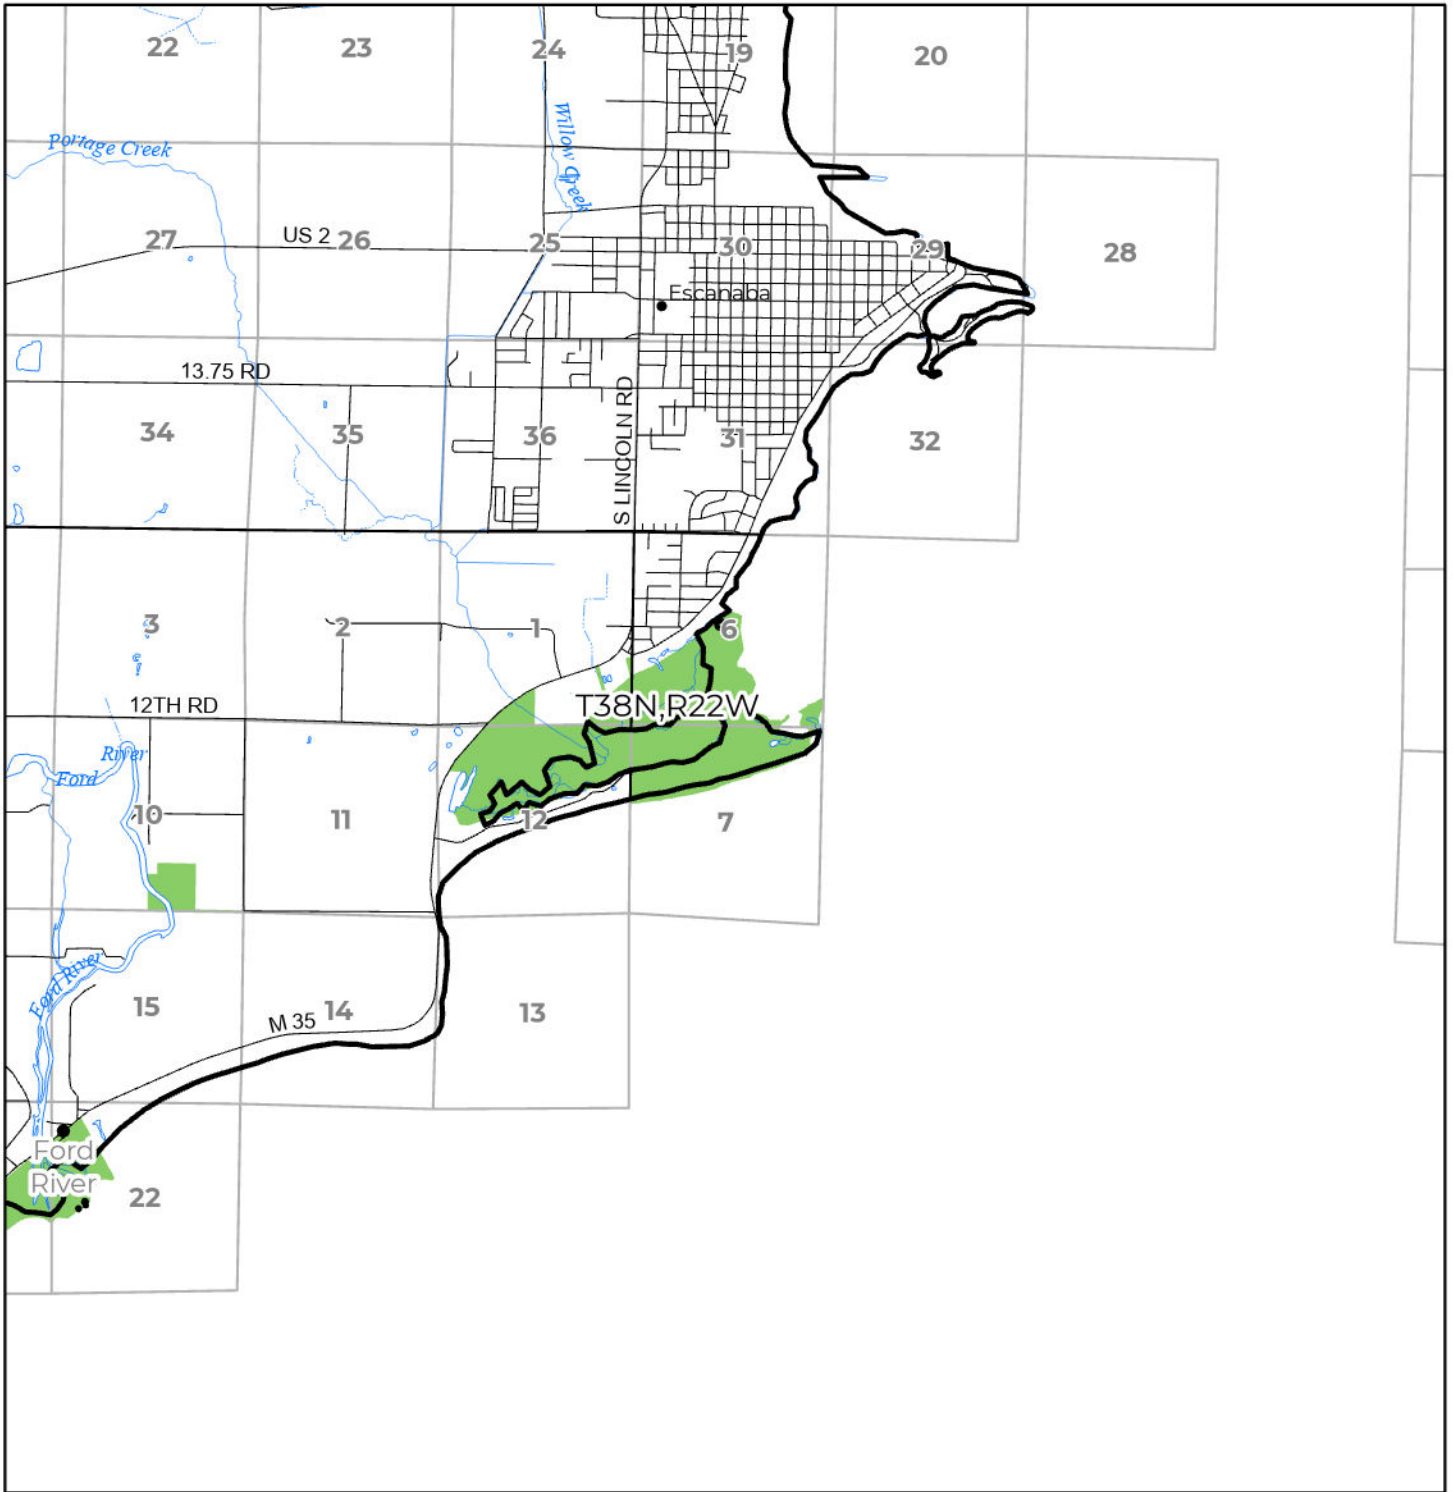

2024 FUELWOOD COLLECTION
 DELTA COUNTY
T38N,R22W

- Open (Recently Closed Timber Sale)
- Open
- Open (Military Restrictions – Possible closure from May to September)
- Closed