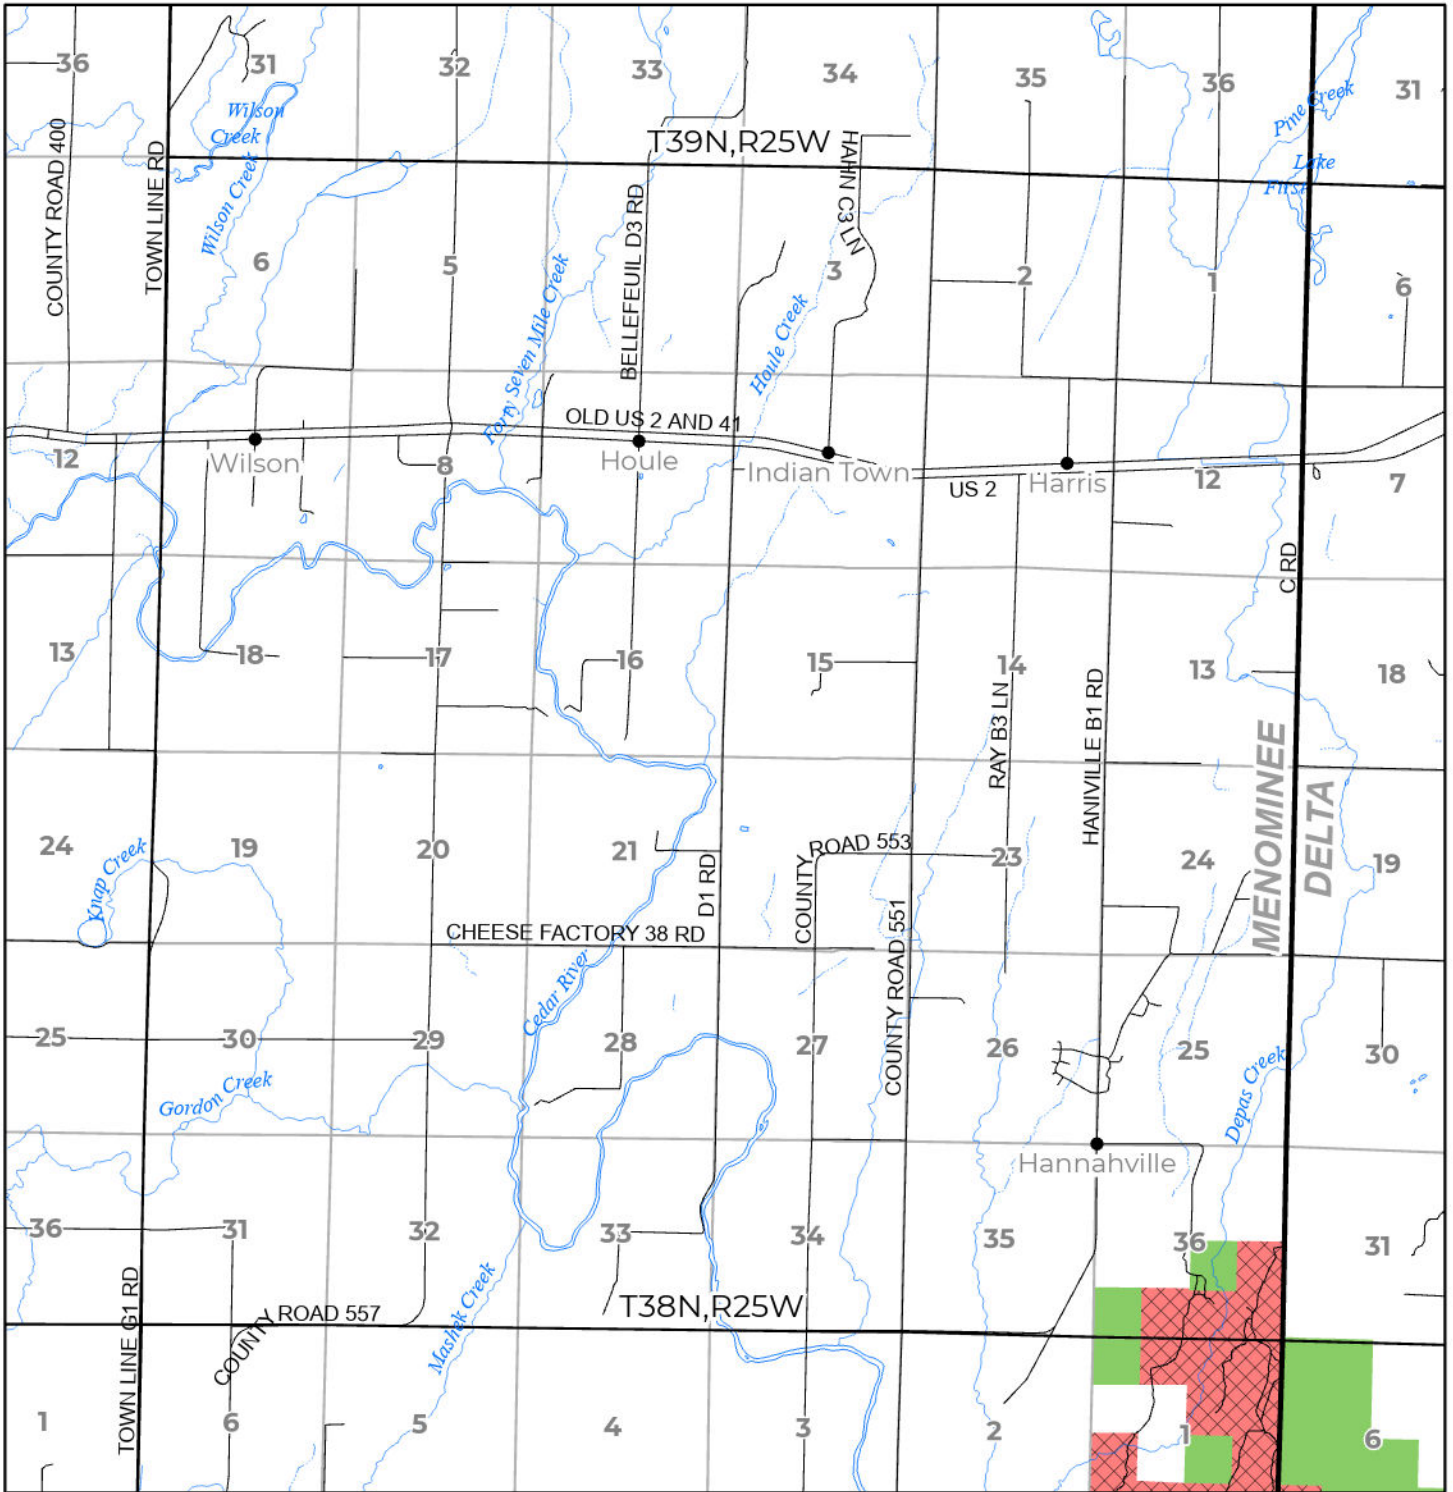

2024 FUELWOOD COLLECTION
 MENONIMEE COUNTY
T38N,R25W

- Open (Recently Closed Timber Sale)
- Open
- Open (Military Restrictions - Possible closure from May to September)
- Closed