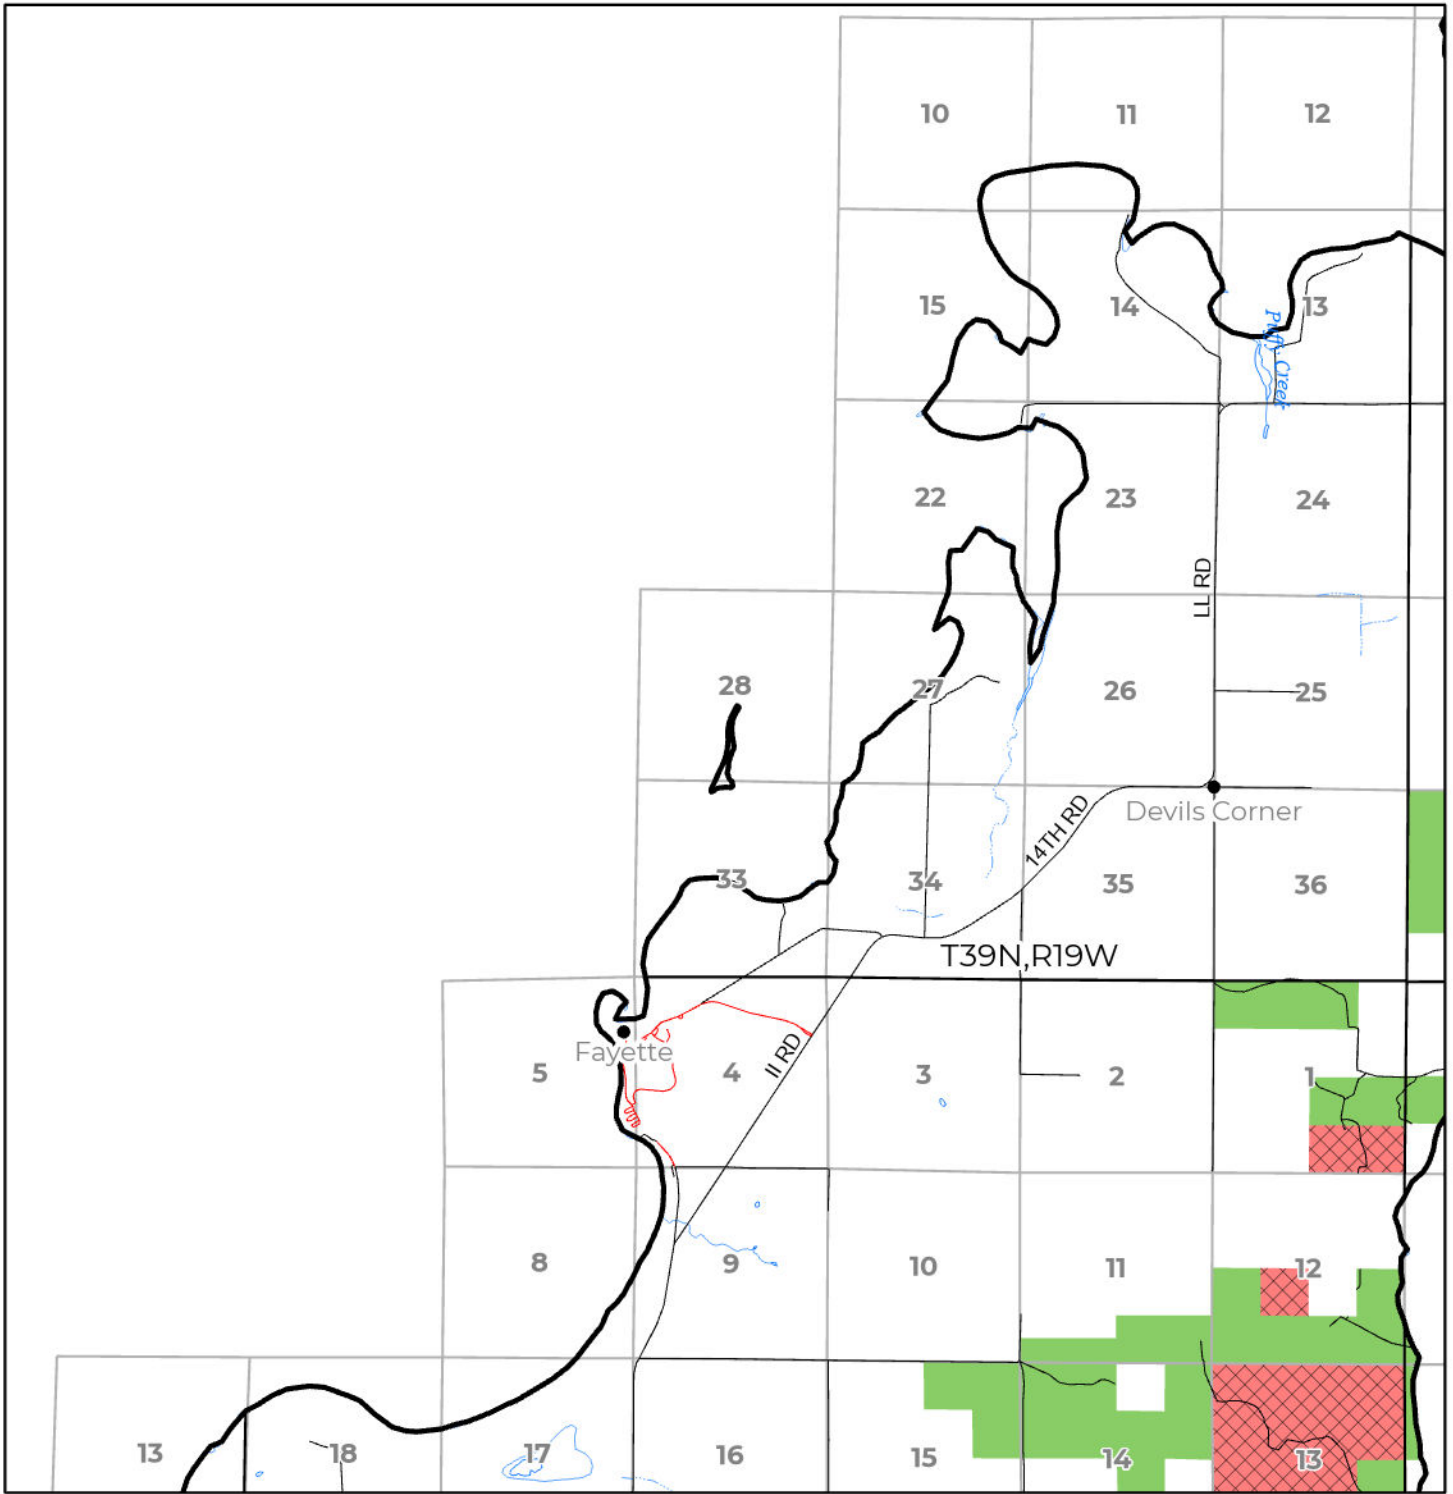

2024 FUELWOOD COLLECTION
 DELTA COUNTY
T39N,R19W

- Open (Recently Closed Timber Sale)
- Open
- Open (Military Restrictions – Possible closure from May to September)
- Closed