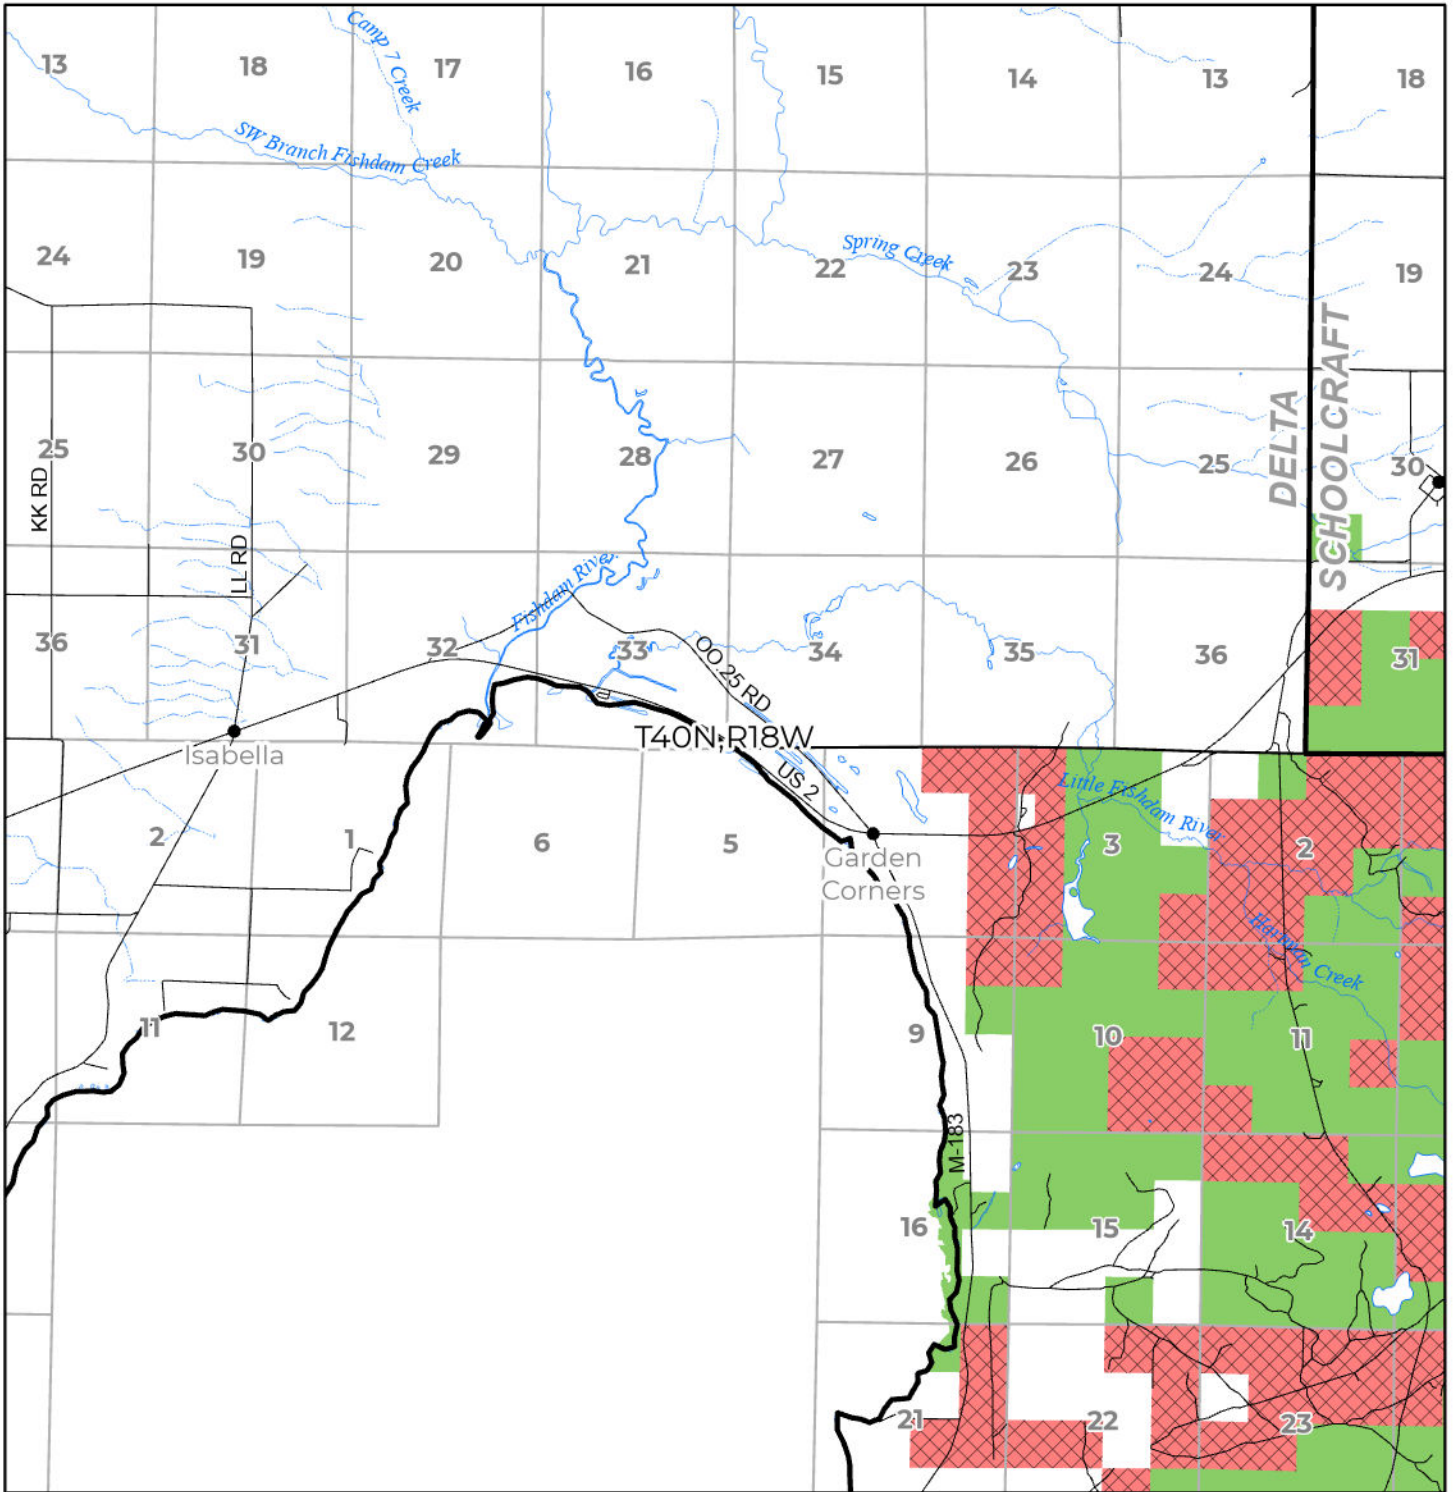

2024 FUELWOOD COLLECTION
 DELTA COUNTY
T40N,R18W

- Open (Recently Closed Timber Sale)
- Open
- Open (Military Restrictions – Possible closure from May to September)
- Closed