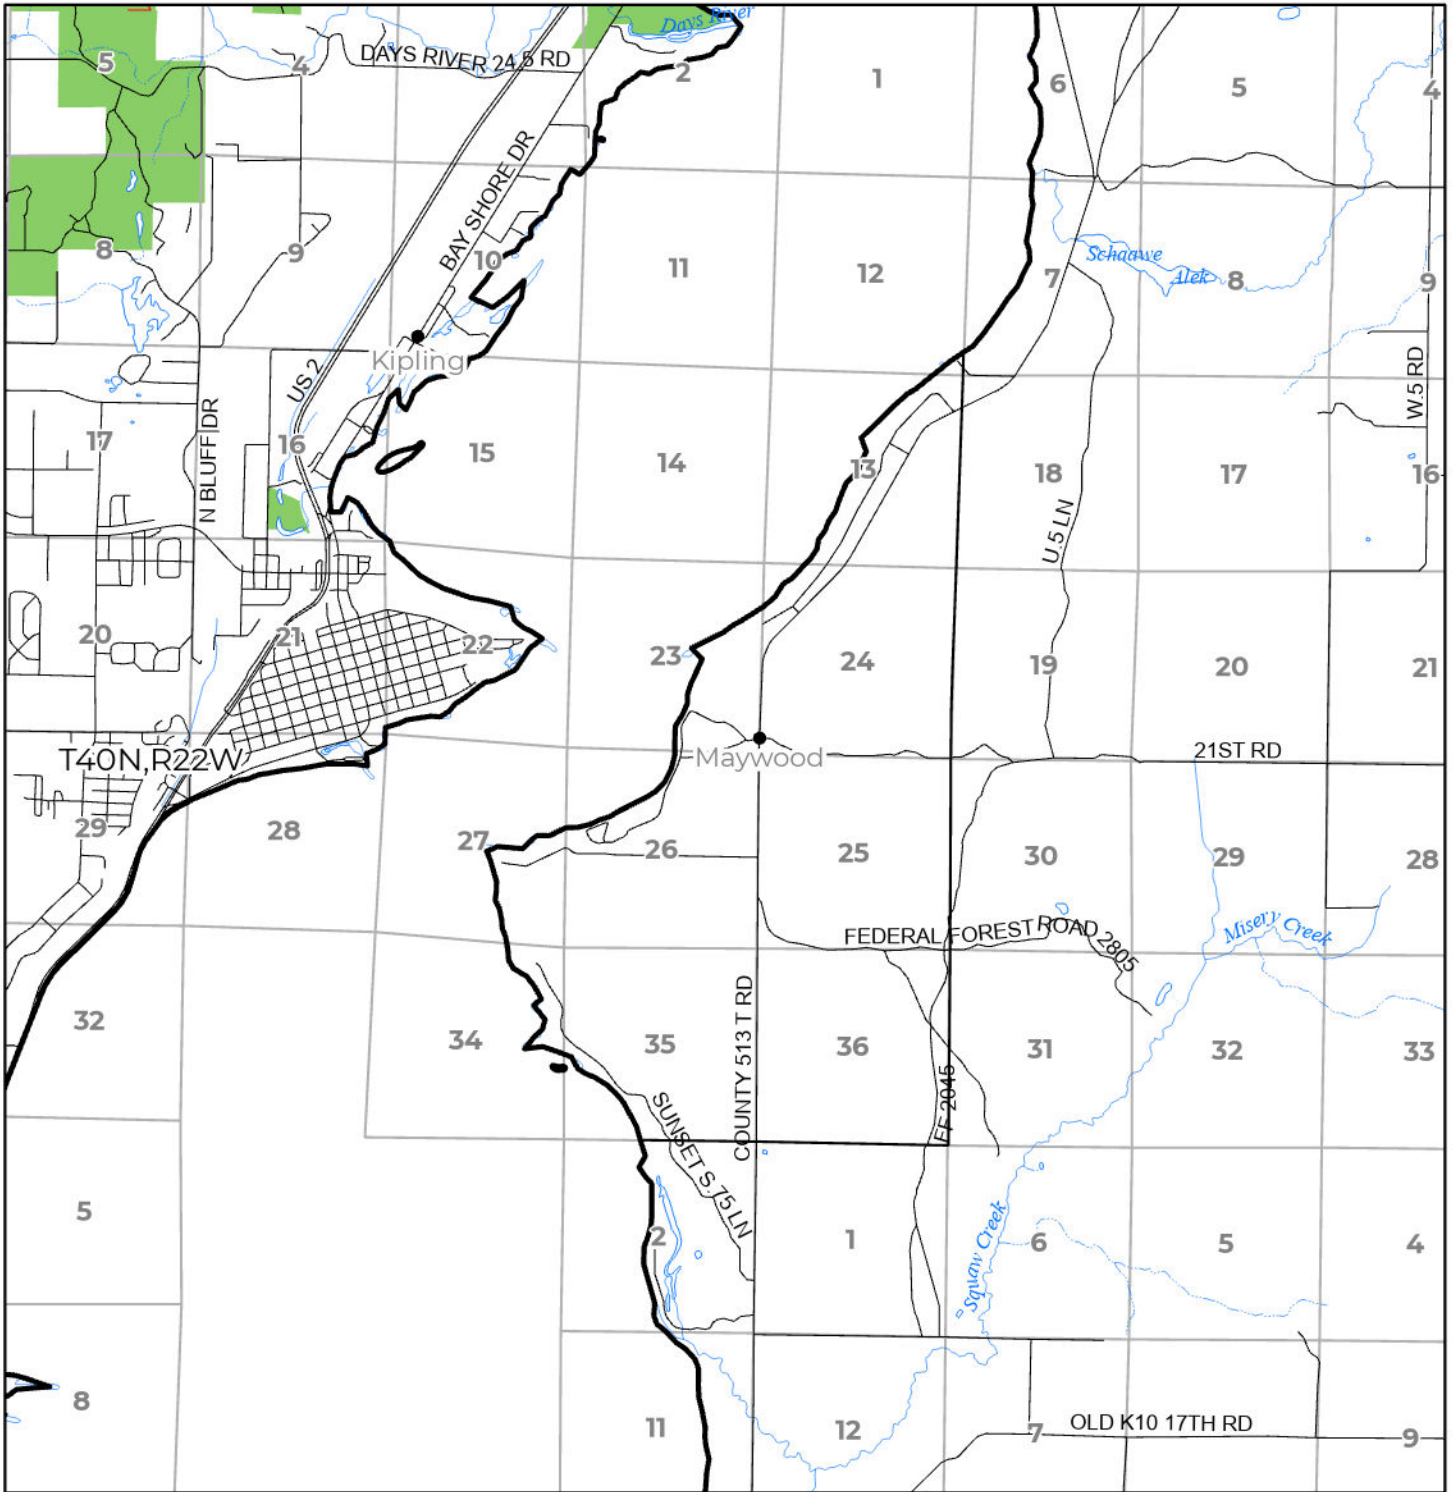

2024 FUELWOOD COLLECTION  
 DELTA COUNTY  
**T40N,R22W**

- Open (Recently Closed Timber Sale)
- Open
- Open (Military Restrictions – Possible closure from May to September)
- Closed