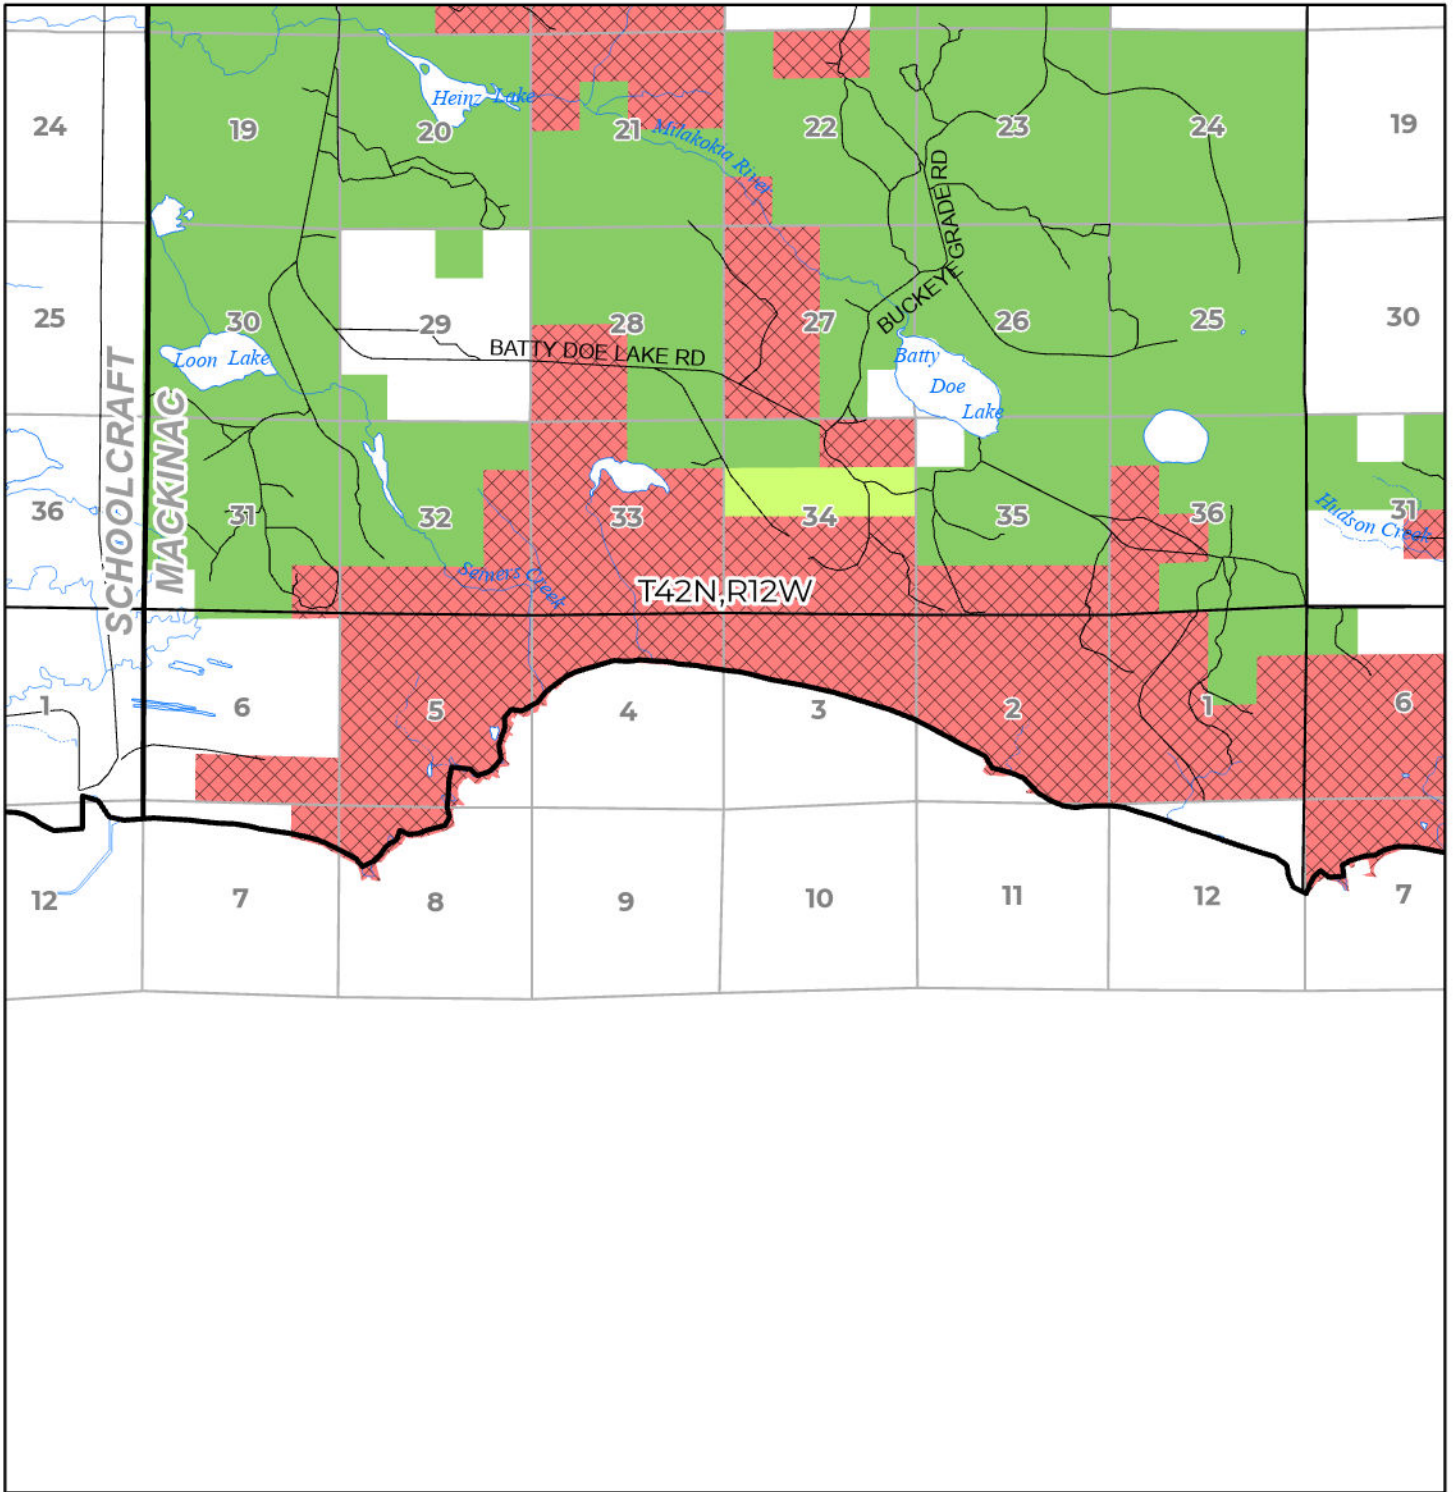

2024 FUELWOOD COLLECTION
MACKINAC COUNTY
T41N,R12W

-  Open (Recently Closed Timber Sale)
-  Open
-  Open (Military Restrictions - Possible closure from May to September)
-  Closed