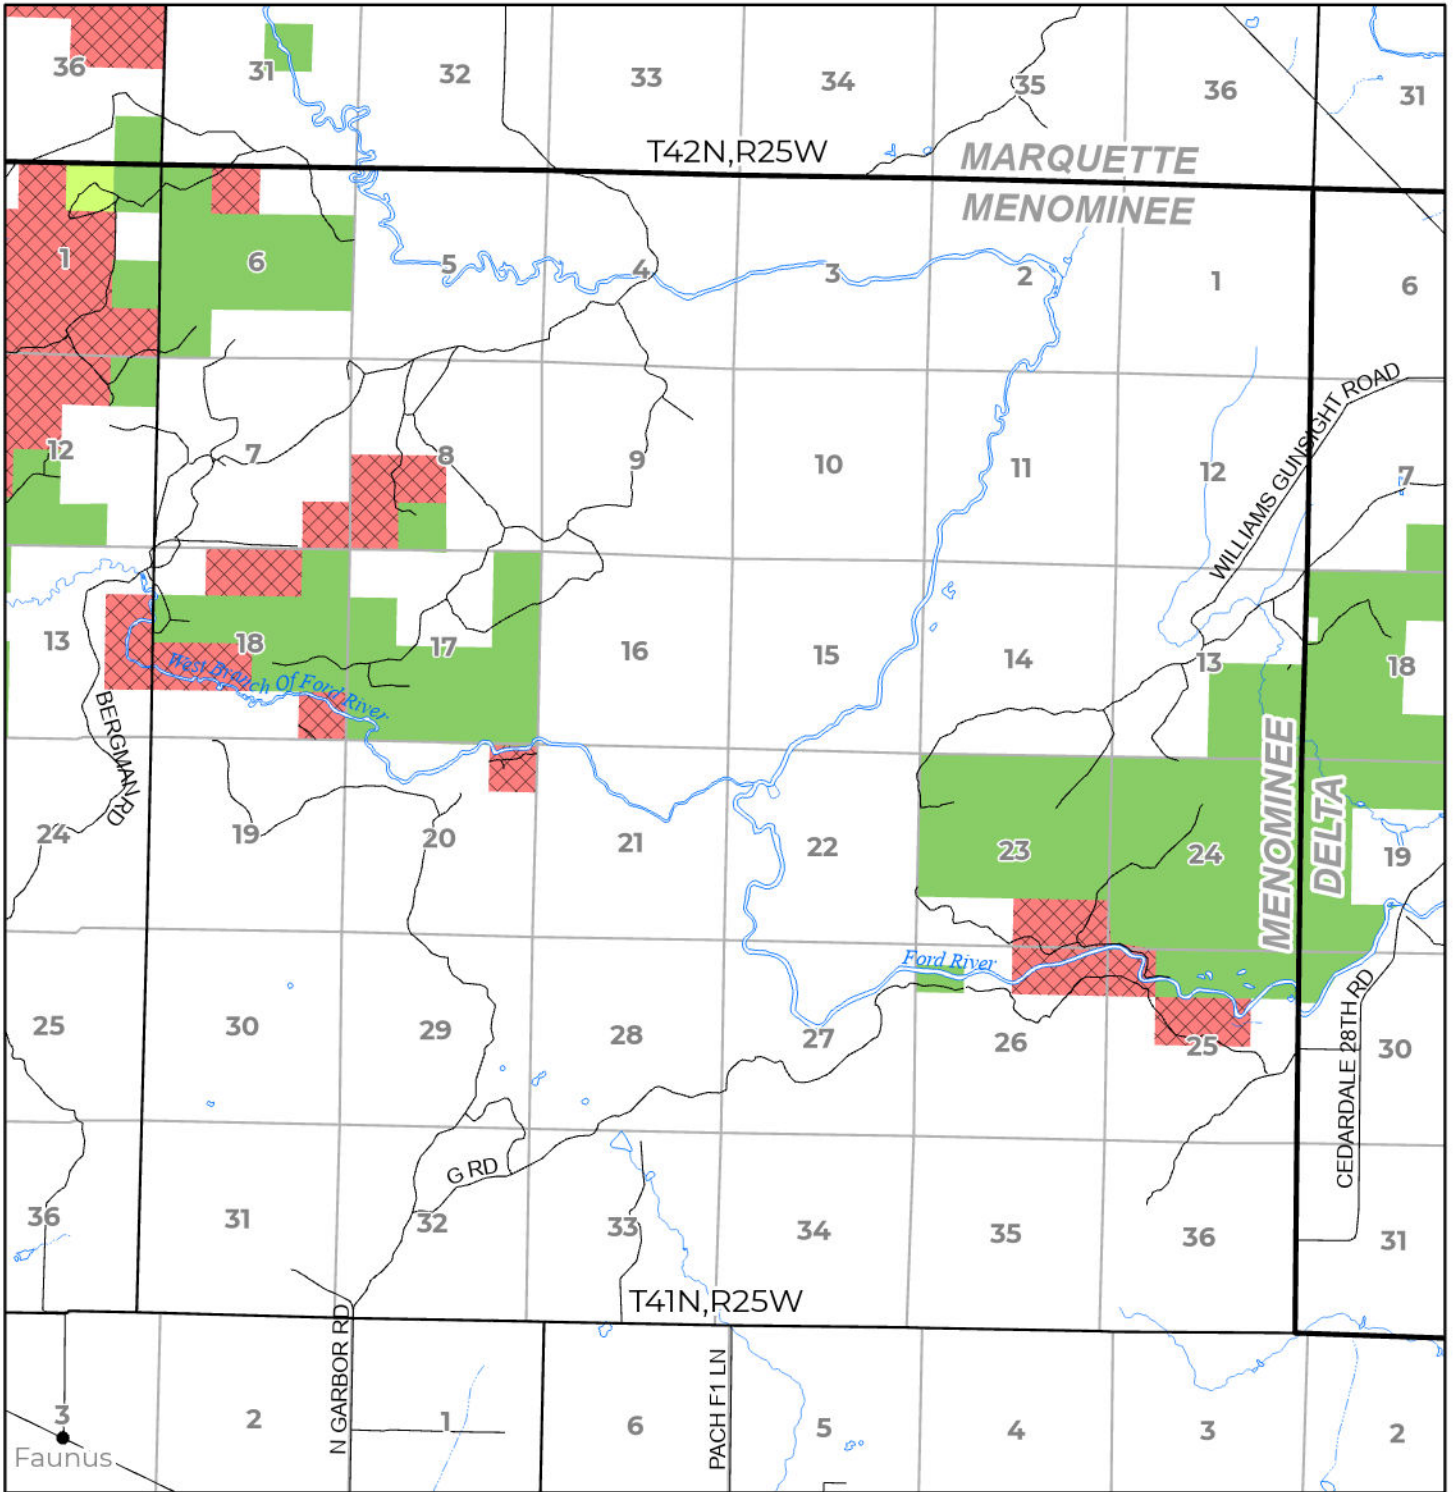

2024 FUELWOOD COLLECTION  
 MENOMINEE COUNTY  
**T41N,R25W**

- Open (Recently Closed Timber Sale)
- Open
- Open (Military Restrictions - Possible closure from May to September)
- Closed

N  
  
 Miles  
  
 Effective: April 1, 2024