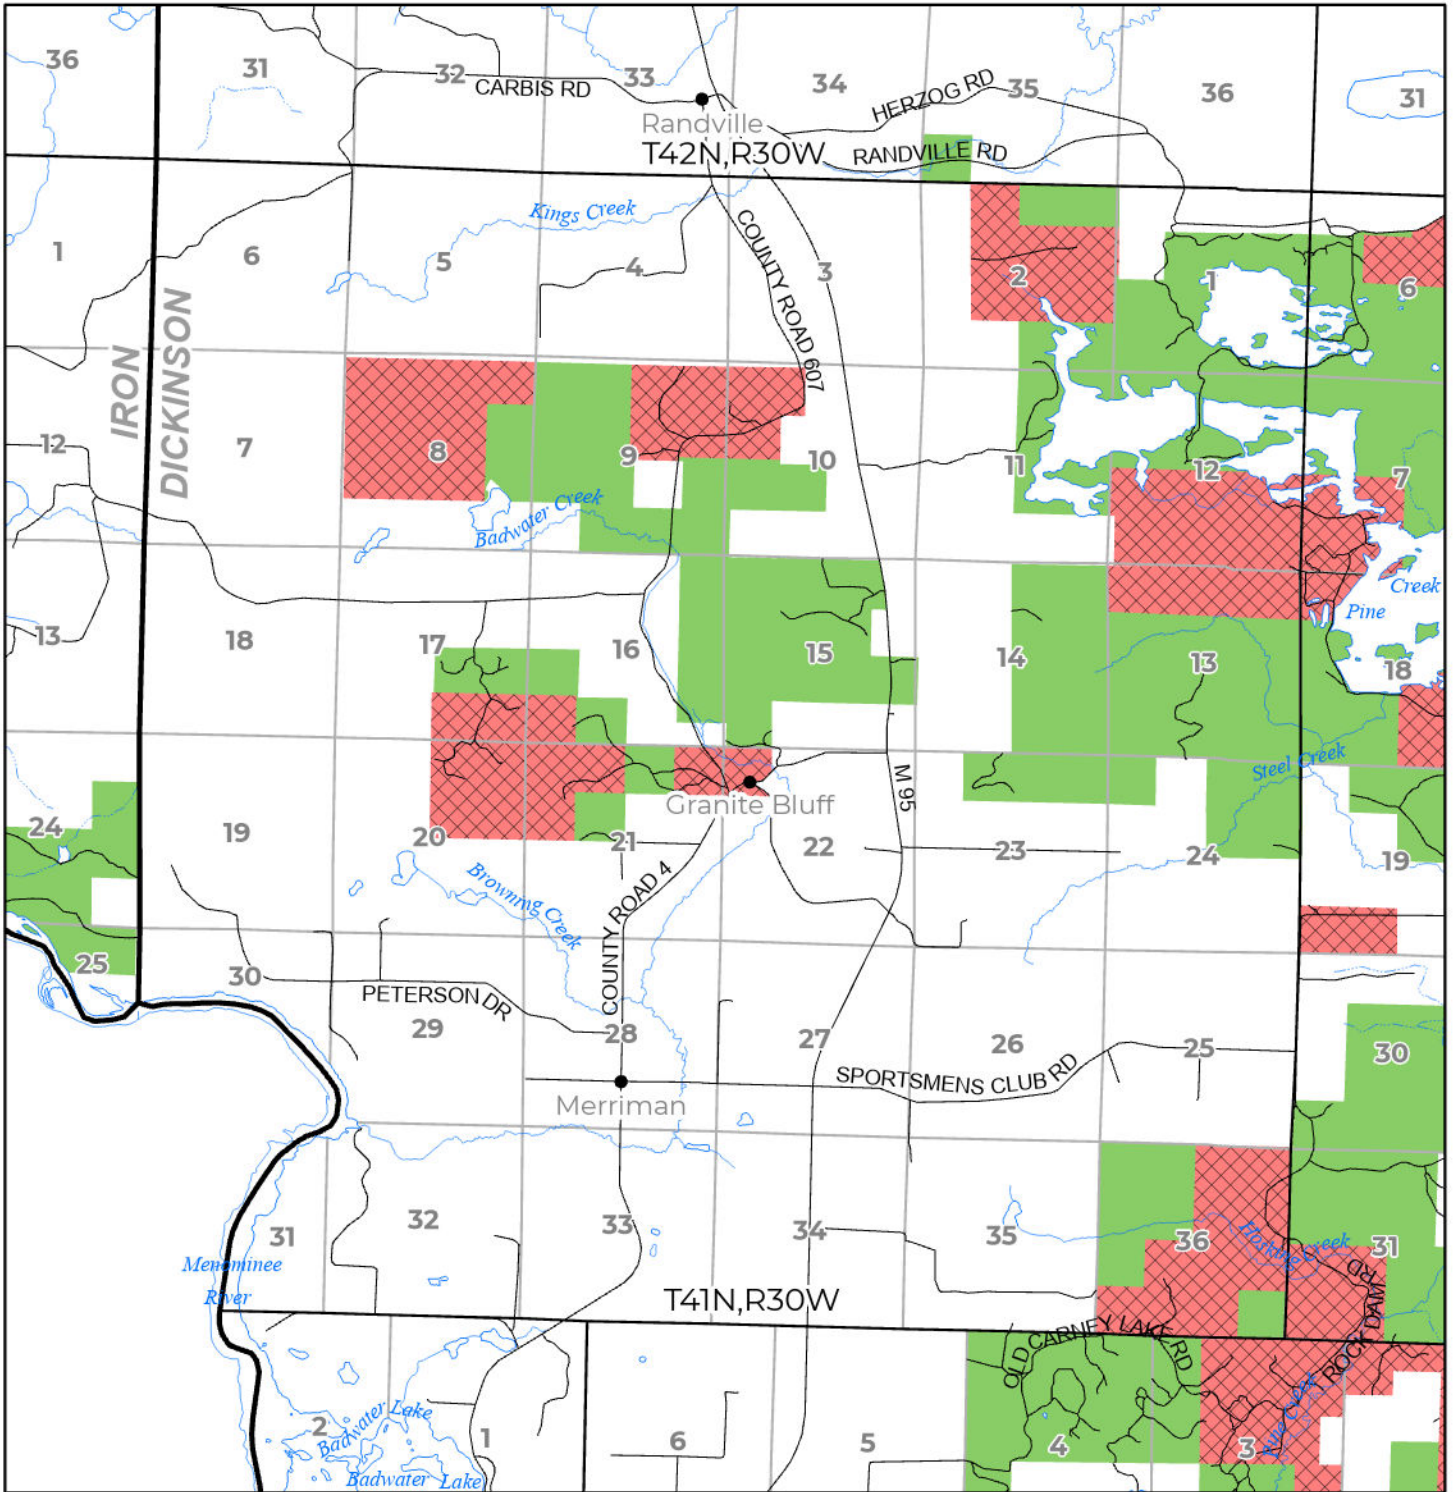

2024 FUELWOOD COLLECTION
 DICKINSON COUNTY
 T41N,R30W

- Open (Recently Closed Timber Sale)
- Open
- Open (Military Restrictions - Possible closure from May to September)
- Closed