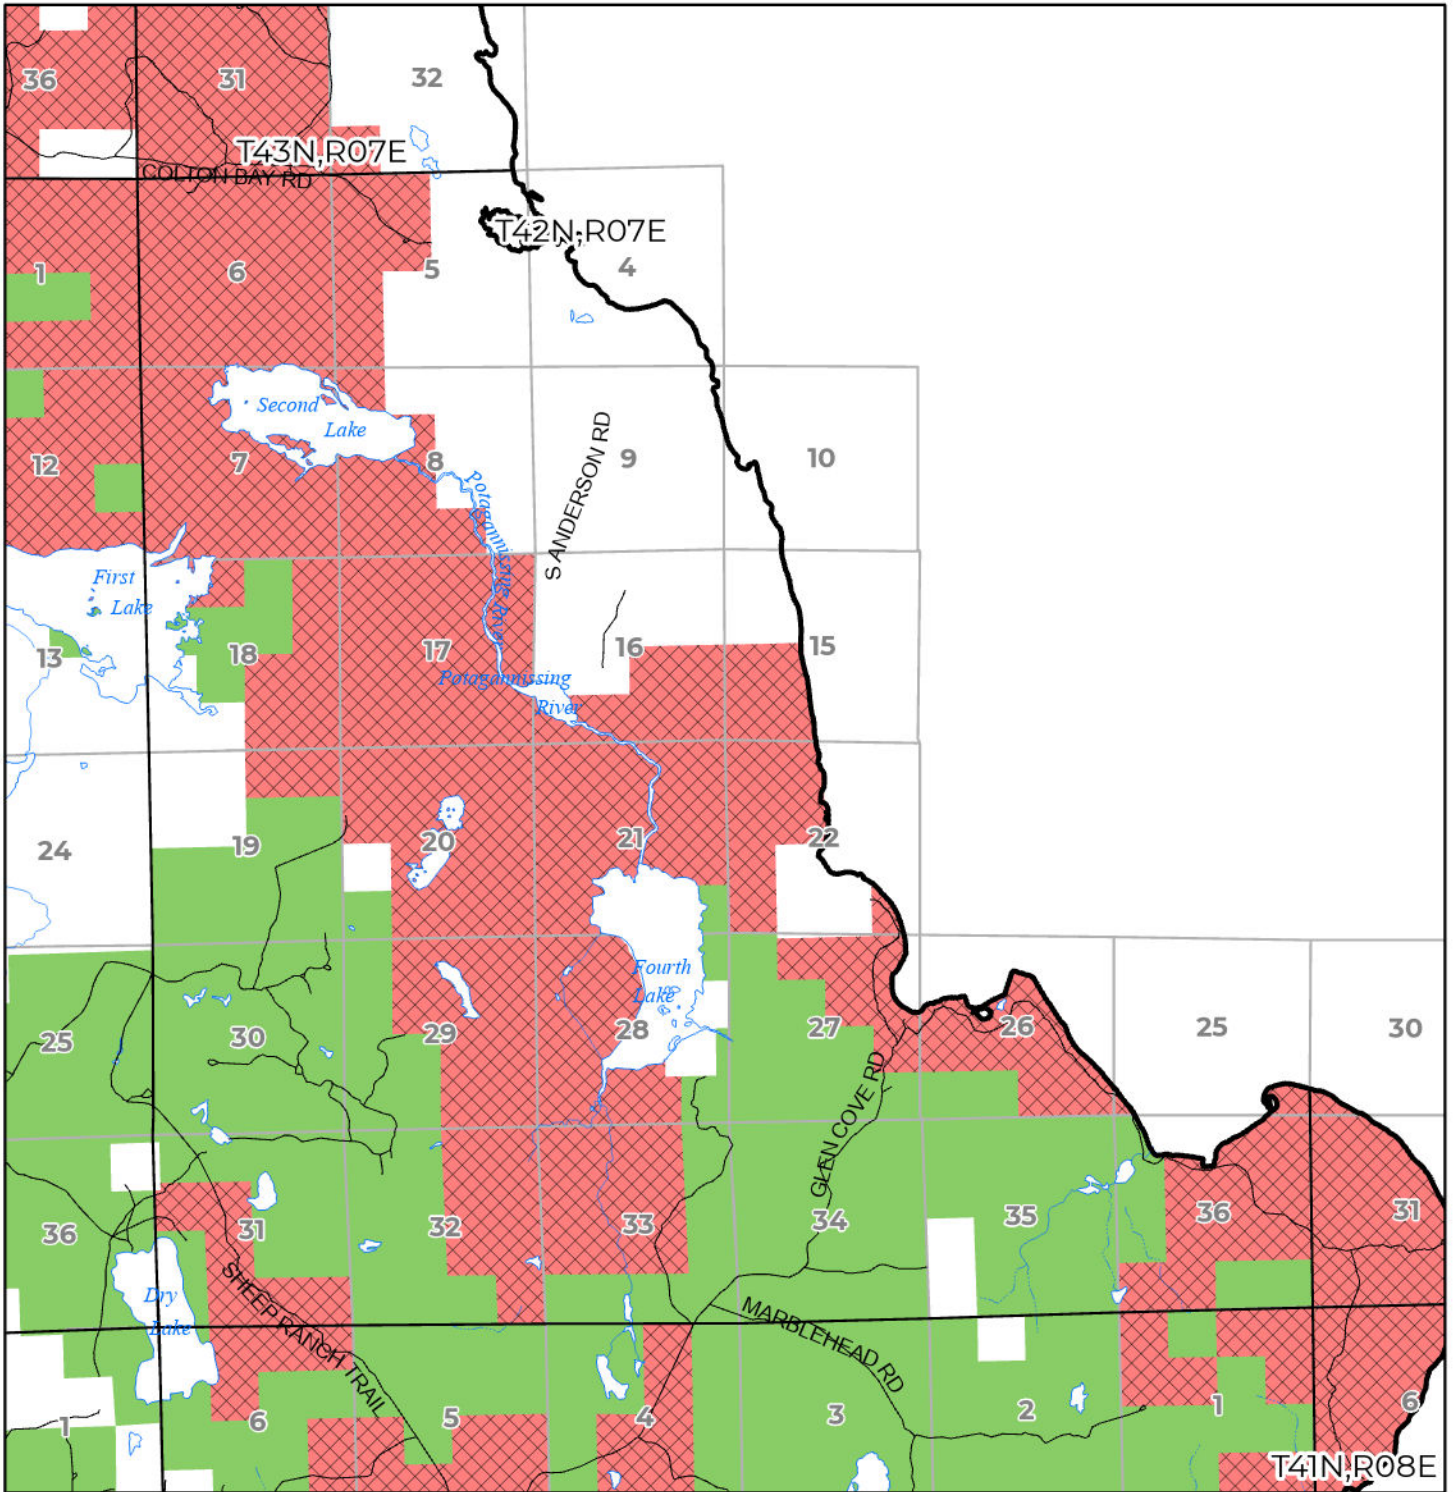

2024 FUELWOOD COLLECTION
 CHIPPEWA COUNTY
T42N,R07E

-  Open (Recently Closed Timber Sale)
-  Open
-  Open (Military Restrictions – Possible closure from May to September)
-  Closed