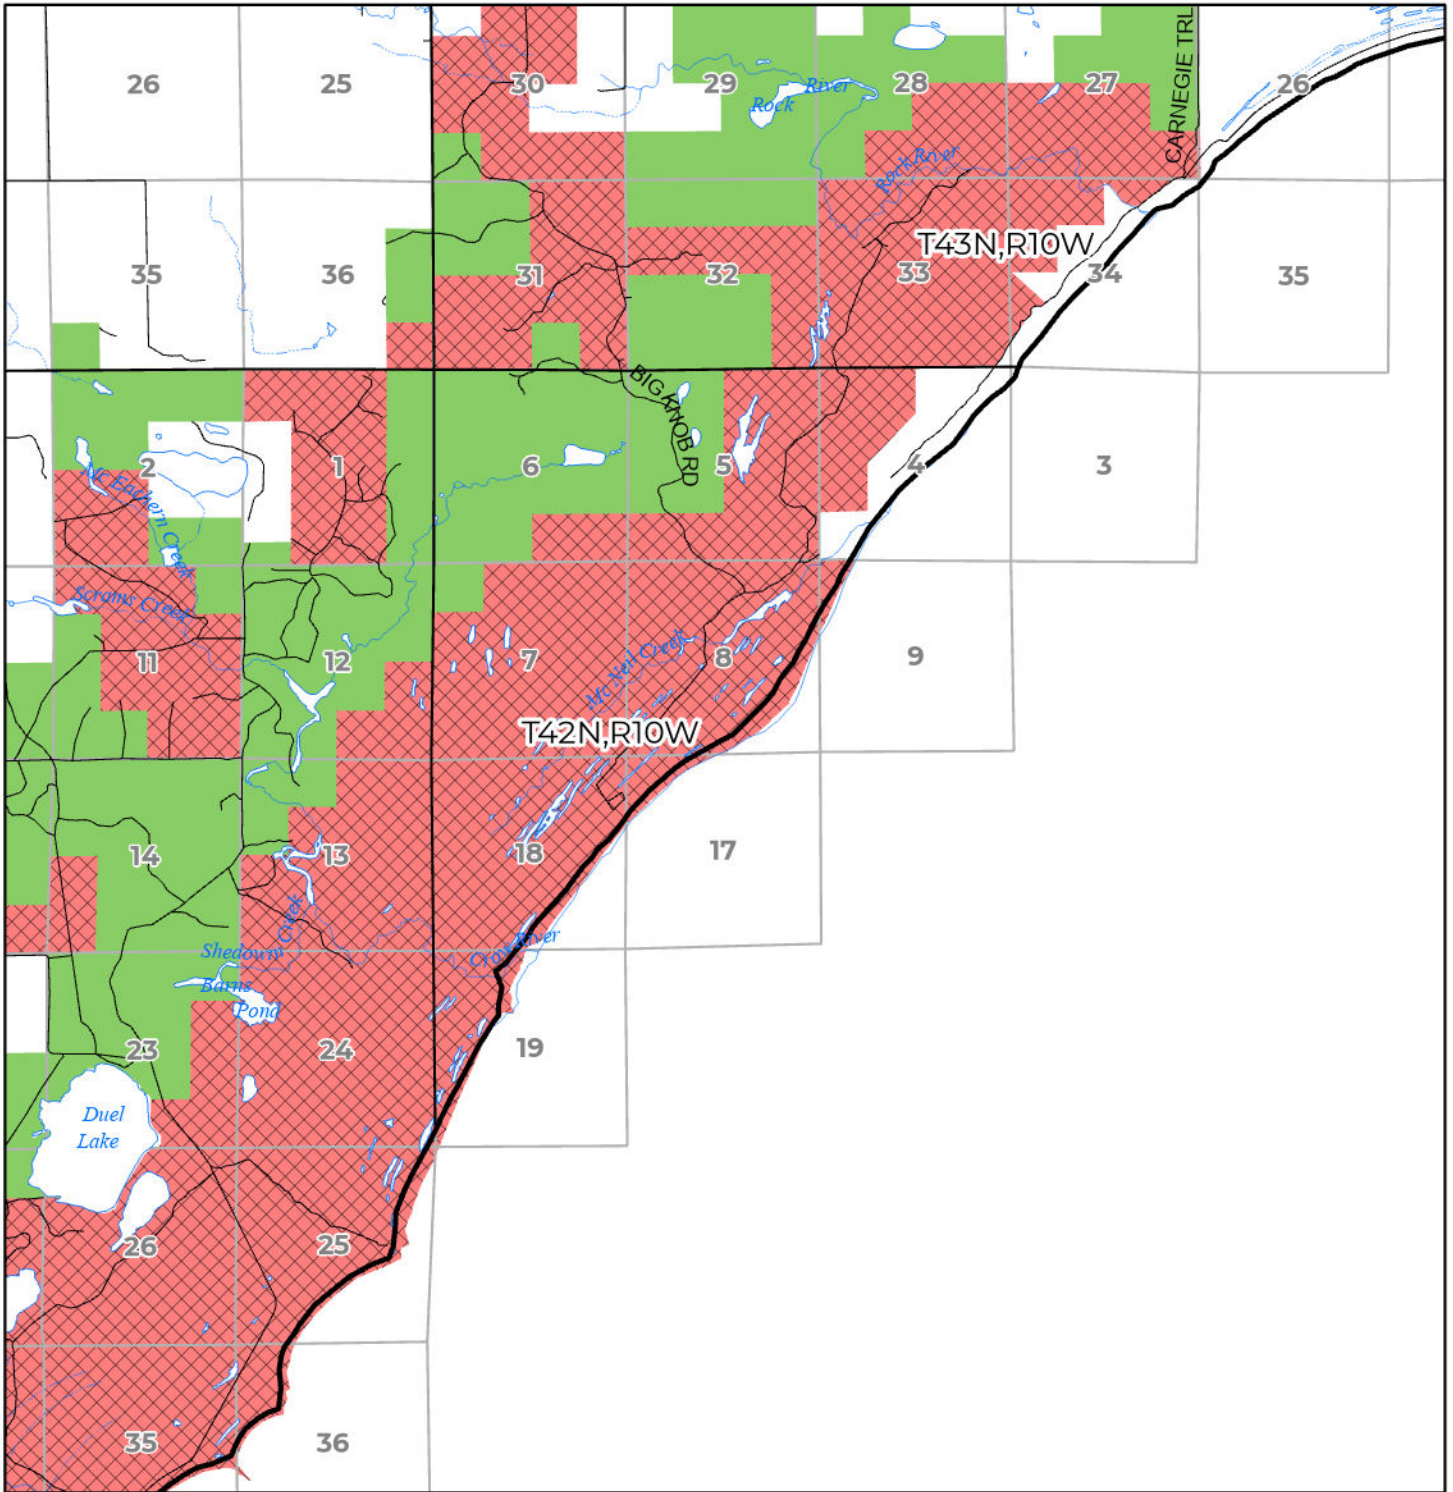

2024 FUELWOOD COLLECTION
 MACKINAC COUNTY
T42N,R10W

-  Open (Recently Closed Timber Sale)
-  Open
-  Open (Military Restrictions - Possible closure from May to September)
-  Closed