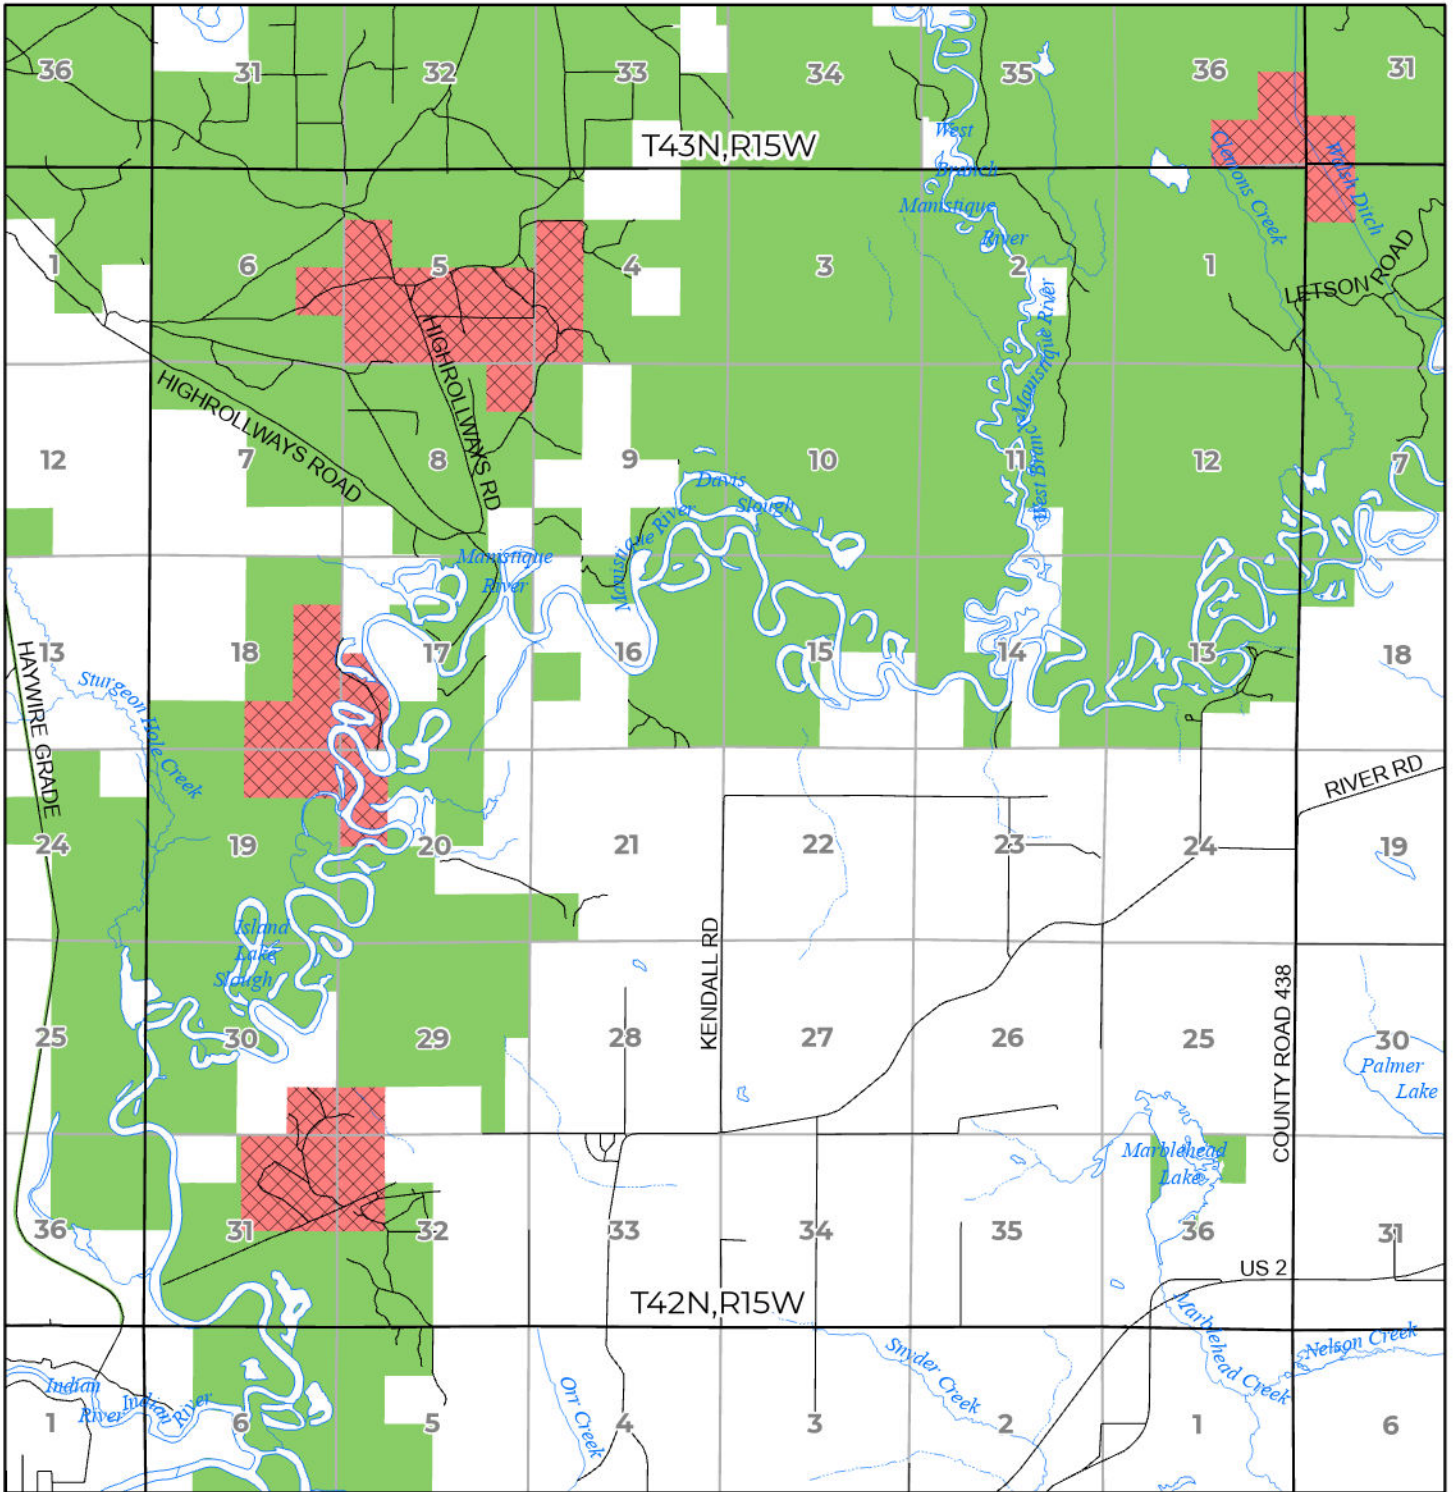

2024 FUELWOOD COLLECTION
SCHOOLCRAFT COUNTY
T42N,R15W

- Open (Recently Closed Timber Sale)
- Open
- Open (Military Restrictions – Possible closure from May to September)
- Closed